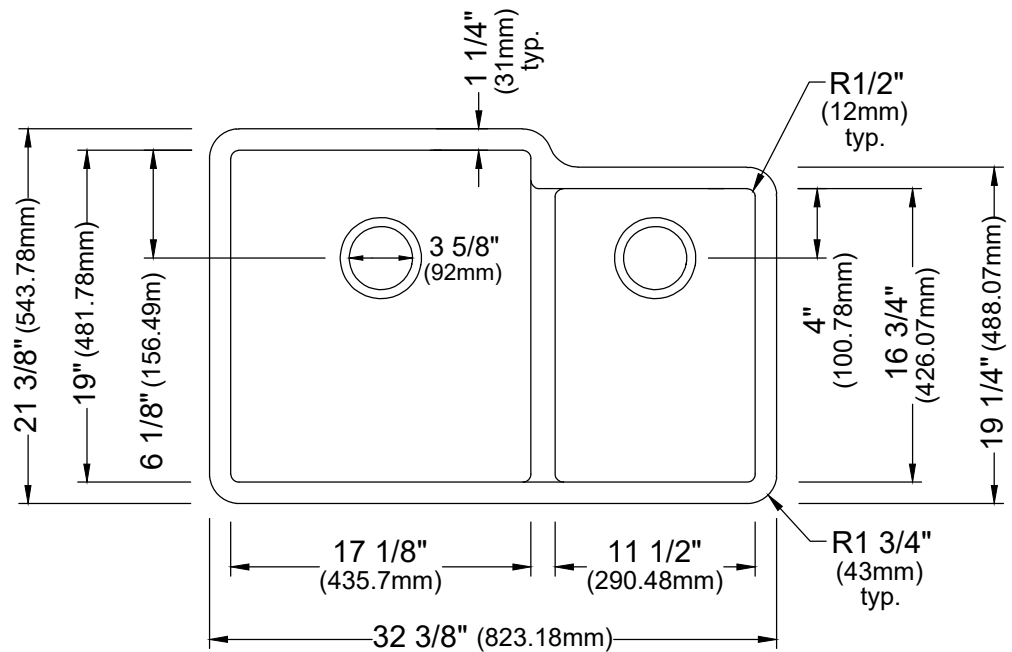

Series	Quartz QU Series
Material	80% quartz / 20% acrylic resin
Installation Type	Undermount
Configuration	Large / small bowl
Finish	Matte finish
Overall Dimensions	32 3/8" x 21 3/8" x 9 5/8"
Left Bowl Dimensions	17 1/8" x 19" x 9"
Right Bowl Dimensions	11 1/2" x 16 3/4" x 9"
Drain Size	3 5/8"
Colors Available	Bisque, Concrete, White, Black, Grey, Brown
Minimum cabinet size	36"
Template Included	Yes
Clips Included	Yes
Heat Safe	Up to 535°F
Resistant to	Stain, scratch, abrasion, impact
Drain Locations	Rear
Accessories Included	Strainer (x2), Bottom grid (x2) and Luster Pro oil

Shown in Concrete

ACCESSORY
Strainer - L-1 x2
Bottom Grid - GR-6015
Bottom Grid - GR-6016
Luster Pro oil

Stocked Color Options

Listing and certifications:
cUPC

Limited lifetime warranty

We reserve the right to update product specifications without notice. Please visit karran.com for the most current specification sheets. All dimensions are accurate to 1/4". REV 06-2025