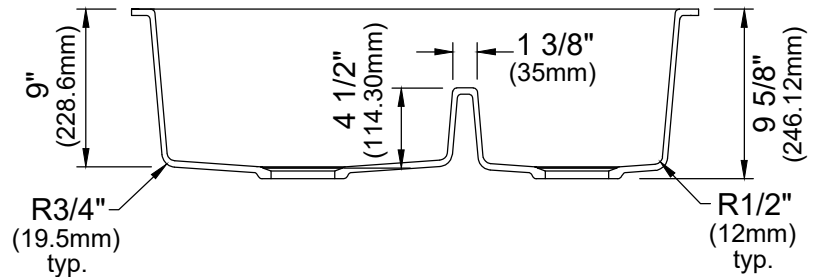

Series	Quartz QU Series
Material	80% quartz / 20% acrylic resin
Installation Type	Undermount
Configuration	Large / small bowl
Finish	Matte finish
Overall Dimensions	32 3/8" x 21 3/8" x 9 5/8"
Left Bowl Dimensions	17 1/8" x 19" x 9"
Right Bowl Dimensions	11 1/2" x 16 3/4" x 9"
Drain Size	3 5/8"
Colors Available	Bisque, Concrete, White, Black, Grey, Brown
Minimum cabinet size	36"
Template Included	Yes
Clips Included	Yes
Heat Safe	Up to 535°F
Resistant to	Stain, scratch, abrasion, impact
Drain Locations	Rear
Accessories Included	Strainer (x2), Bottom grid (x2) and Luster Pro oil

Shown in Concrete

ACCESSORY
Strainer - L-1 x2
Bottom Grid - GR-6015
Bottom Grid - GR-6016
Luster Pro oil

Stocked Color Options

Listing and certifications:
cUPC

Limited lifetime warranty

We reserve the right to update product specifications without notice. Please visit karran.com for the most current specification sheets. All dimensions are accurate to 1/4". REV 06-2025