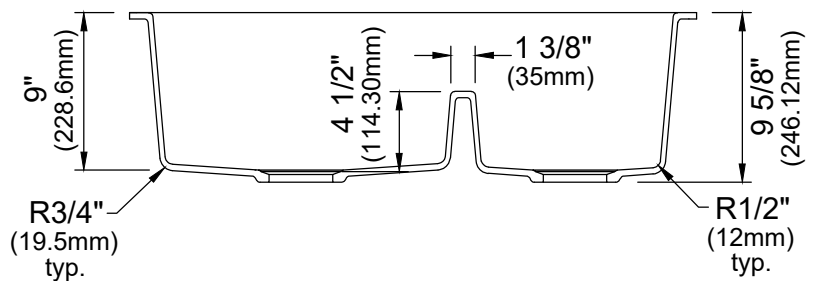

Series	Quartz QU Series
Material	80% quartz / 20% acrylic resin
Installation Type	Undermount
Configuration	Large / small bowl
Finish	Matte finish
Overall Dimensions	32 3/8" x 21 3/8" x 9 5/8"
Left Bowl Dimensions	17 1/8" x 19" x 9"
Right Bowl Dimensions	11 1/2" x 16 3/4" x 9"
Drain Size	3 5/8"
Colors Available	Bisque, Concrete, White, Black, Grey, Brown
Minimum cabinet size	36"
Template Included	Yes
Clips Included	Yes
Heat Safe	Up to 535°F
Resistant to	Stain, scratch, abrasion, impact
Drain Locations	Rear

Shown in Brown

Stocked Color Options

Listing and certifications:  
cUPC

Limited lifetime warranty

We reserve the right to update product specifications without notice. Please visit [karran.com](http://karran.com) for the most current specification sheets. All dimensions are accurate to 1/4". REV 06-2025