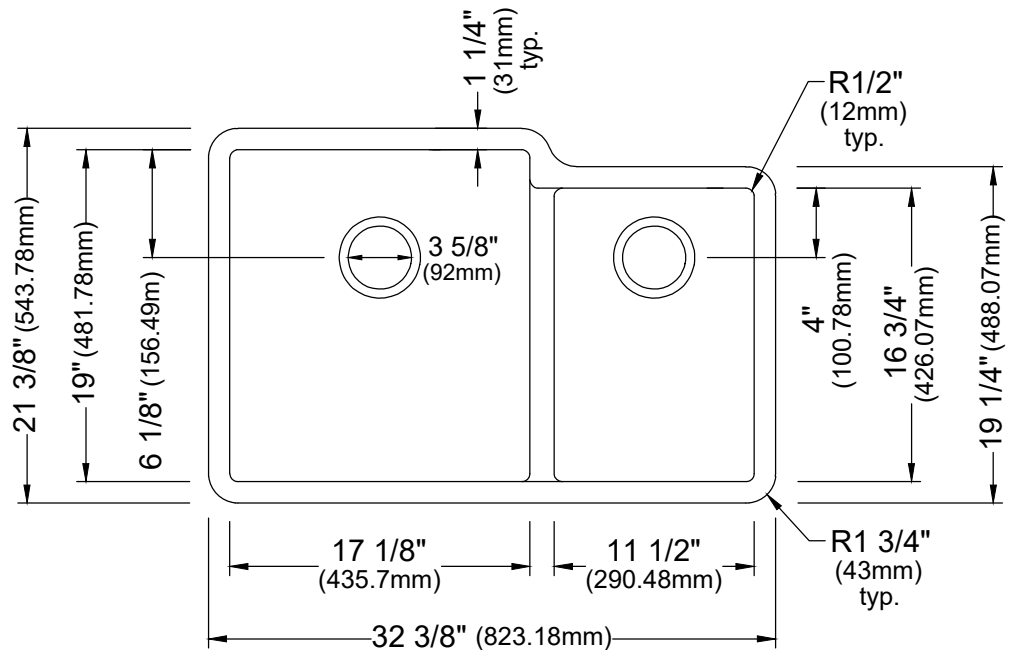

Series	Quartz QU Series
Material	80% quartz / 20% acrylic resin
Installation Type	Undermount
Configuration	Large / small bowl
Finish	Matte finish
Overall Dimensions	32 3/8" x 21 3/8" x 9 5/8"
Left Bowl Dimensions	17 1/8" x 19" x 9"
Right Bowl Dimensions	11 1/2" x 16 3/4" x 9"
Drain Size	3 5/8"
Colors Available	Bisque, Concrete, White, Black, Grey, Brown
Minimum cabinet size	36"
Template Included	Yes
Clips Included	Yes
Heat Safe	Up to 535°F
Resistant to	Stain, scratch, abrasion, impact
Drain Locations	Rear

Shown in Brown

Stocked Color Options

Listing and certifications:  
cUPC

Limited lifetime warranty

We reserve the right to update product specifications without notice. Please visit [karran.com](http://karran.com) for the most current specification sheets. All dimensions are accurate to 1/4". REV 06-2025