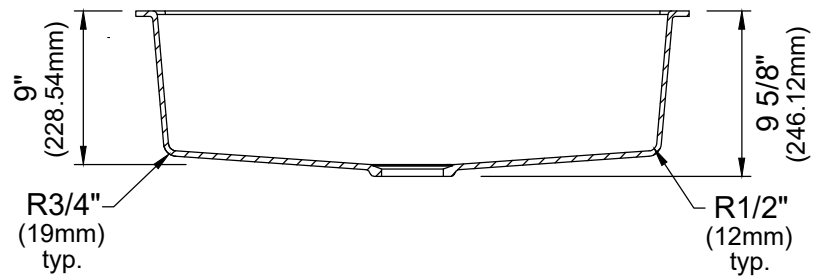

Stocked Color Options

Listing and certifications:
cUPC

Limited lifetime warranty