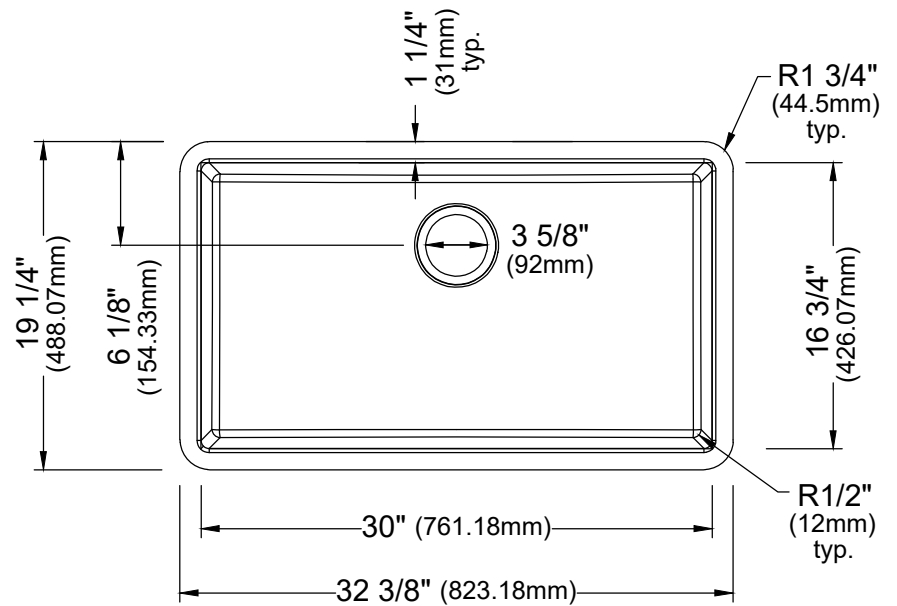

Shown in Black

Series	Quartz QU Series
Material	80% quartz / 20% acrylic resin
Installation Type	Undermount
Configuration	Large single bowl
Finish	Matte finish
Overall Dimensions	32 3/8" x 19 1/4" x 9 5/8"
Bowl Dimensions	30" x 16 3/4" x 9"
Drain Size	3 5/8"
Colors Available	Bisque, Concrete, White, Black, Grey, Brown
Minimum cabinet size	36"
Template Included	Yes
Clips Included	Yes
Heat Safe	Up to 535°F
Resistant to	Stain, scratch, abrasion, impact
Drain Location	Rear
Accessories Included	Strainer, Bottom grid and Luster Pro oil

ACCESSORY
Strainer - L-1
Bottom Grid - GR-6021
Luster Pro oil

Stocked Color Options

Listing and certifications:  
cUPC

Limited lifetime warranty