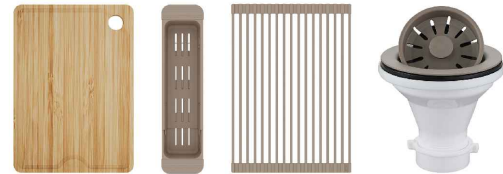

Series	Quartz QU Series
Material	80% quartz / 20% acrylic resin
Installation Type	Undermount
Configuration	Large single bowl workstation
Finish	Matte finish
Overall Dimensions	32 3/8" x 19 1/4" x 9 3/4"
Bowl Dimensions	30" x 15 3/4" x 9"
Drain Size	3 1/2"
Colors Available	Bisque, Concrete, White, Black, Grey, Brown
Minimum cabinet size	36"
Template Included	Yes
Clips Included	Yes
Heat Safe	Up to 535°F
Resistant to	Stain, scratch, abrasion, impact
Drain Location	Rear
Accessories Included	Strainer, Cutting board, Colander, Drying rack

Shown in Concrete