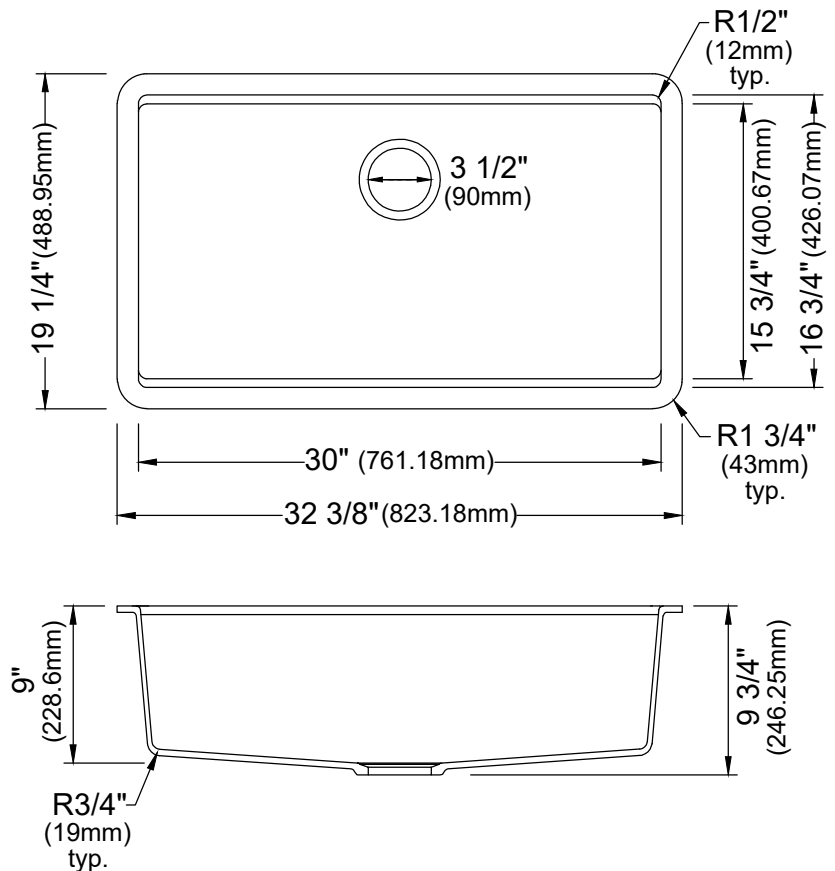

Stocked Color Options

Accessories Included

BISQUE - BI

Strainer - QBSBI
Drying Rack - DR1712BIR5
Cutting Board - CB1711BAM
Colander - COL2204BI

WHITE - WH

Strainer - QBSWH
Drying Rack - DR1712WHR5
Cutting Board - CB1711BAM
Colander - COL2204WH

GREY - GR

Strainer - QBSGR
Drying Rack - DR1712GRR5
Cutting Board - CB1711AC
Colander - COL2204GR

CONCRETE - CN

Strainer - QBSCN
Drying Rack - DR1712CNR5
Cutting Board - CB1711BAM
Colander - COL2204CN

BLACK - BL

Strainer - QBSBL
Drying Rack - DR1712BLR5
Cutting Board - CB1711AC
Colander - COL2204BL

BROWN - BR

Strainer - QBSBR
Drying Rack - DR1712BRR5
Cutting Board - CB1711AC
Colander - COL2204BR