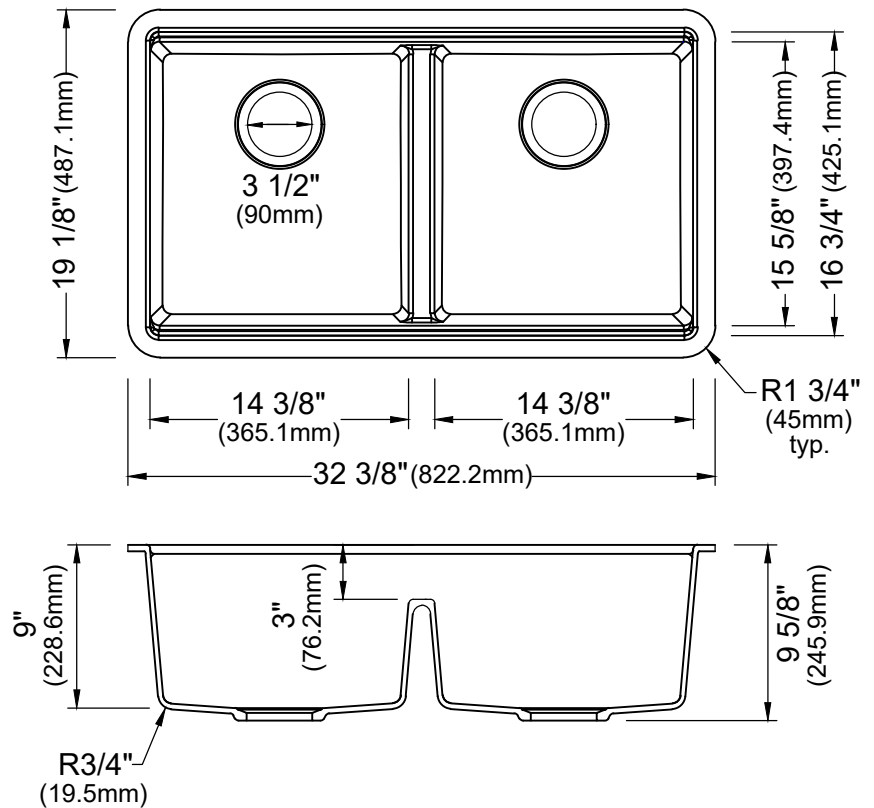

Stocked Color Options

Listing and certifications:
cUPC

Limited lifetime warranty