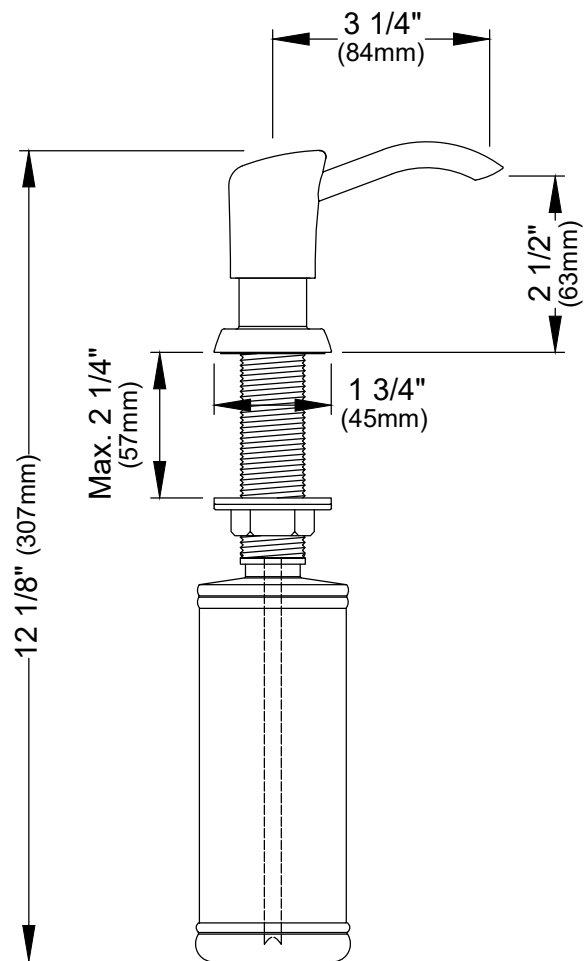

Material	ABS
Finish	Corrosion and rust resistant
Overall Height	12 1/8"
Spout Height	2 1/2"
Spout Reach	3 1/4"
Bottle Capacity	10 oz.
Max Deck Thickness	2 1/4"
Finishes Available	Chrome, Matte Black, Spot Free Champagne Bronze, Spot Free Stainless Steel, Spot Free Gunmetal Grey and Spot Free Brushed Gold
Hole Opening	Fits standard 1 1/4"
What's Included	Mounting hardware

Shown in Matte Black

Finishes Available

MODEL	FINISH
SD45C	Chrome
SD45MB	Matte Black
SD45SFSS	Spot Free Stainless Steel
SD45SFCB	Spot Free Champagne Bronze
SD45SFGG	Spot Free Gunmetal Grey
SD45SFBG	Spot Free Brushed Gold

Limited 1 year warranty

We reserve the right to update product specifications without notice. Please visit karran.com for the most current specification sheets. All dimensions are accurate to 1/4". REV 09-2025