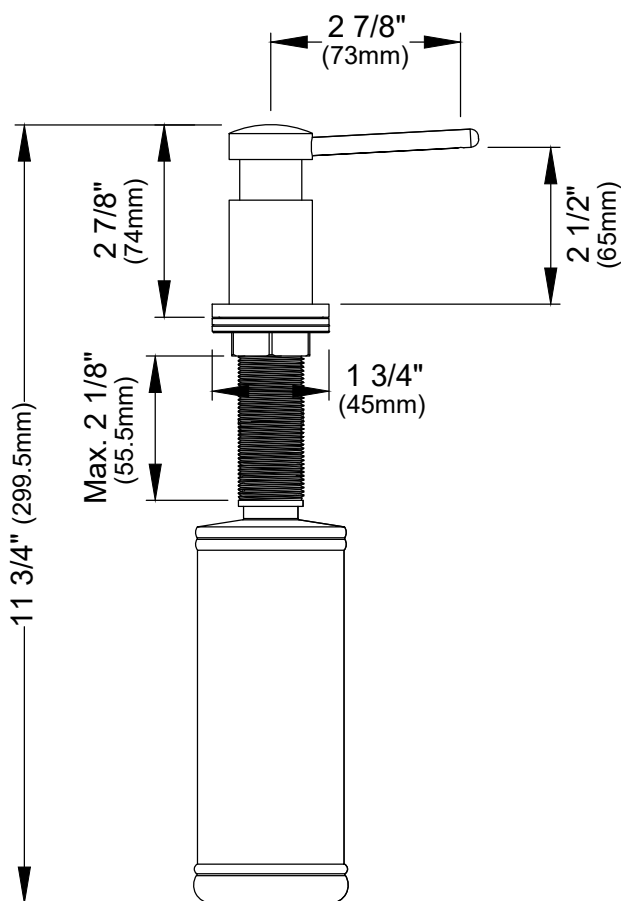

Material	Lead-free brass
Finish	Corrosion and rust resistant
Overall Height	11 3/4"
Spout Height	2 1/2"
Spout Reach	2 7/8"
Bottle Capacity	10 oz.
Max Deck Thickness	2 1/8"
Finishes Available	Chrome, Matte Black, Spot Free Champagne Bronze, Spot Free Stainless Steel, Spot Free Gunmetal Grey and Spot Free Brushed Gold
Hole Opening	Fits standard 1 1/4"
What's Included	Mounting hardware

Shown in Spot Free Brushed Gold

Finishes Available

MODEL	FINISH
SD55C	Chrome
SD55MB	Matte Black
SD55SFSS	Spot Free Stainless Steel
SD55SFCB	Spot Free Champagne Bronze
SD55SFGG	Spot Free Gunmetal Grey
SD55SFBG	Spot Free Brushed Gold

Limited 1 year warranty

We reserve the right to update product specifications without notice. Please visit [karran.com](http://karran.com) for the most current specification sheets. All dimensions are accurate to 1/4". REV 09-2025