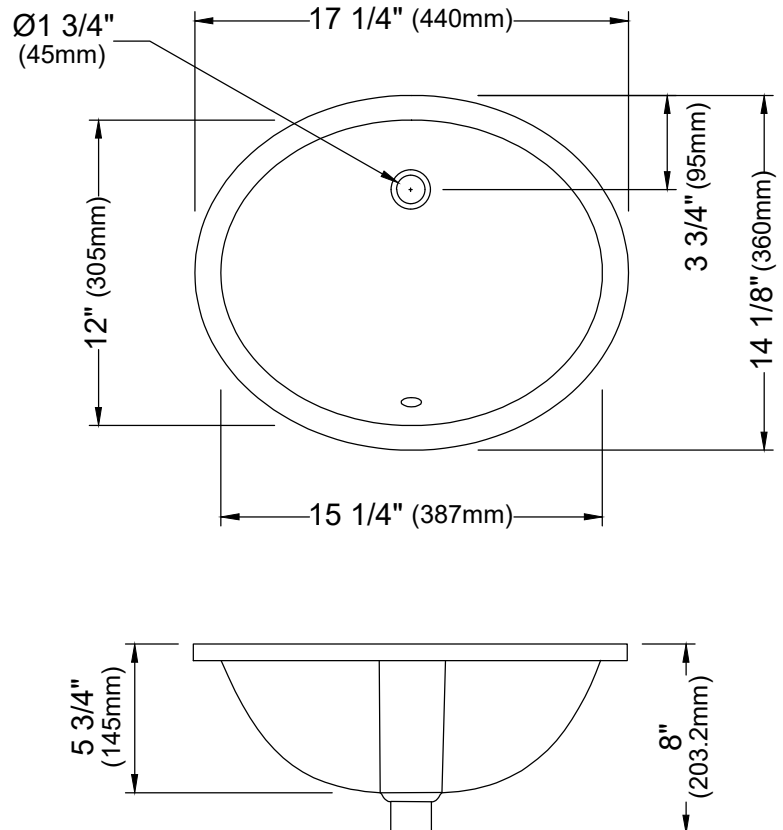

Series	Valera
Material	Double-glazed vitreous china
Installation Type	Undermount
Configuration/Style	Single bowl
Finish	Gloss finish
Overall Dimensions	17 1/4" x 14 1/8" x 8"
Bowl Dimensions	15 1/4" x 12" x 5 3/4"
Drain Size	1 3/4"
Template Included	Yes
Clips Included	No
Accessories Included	No
Minimum cabinet size	21"
Colors available	White

Listing and certifications:
cUPC

Limited Lifetime Warranty

We reserve the right to update product specifications without notice. Please visit karran.com for the most current specification sheets. All dimensions are accurate to 1/4". REV 11-2025