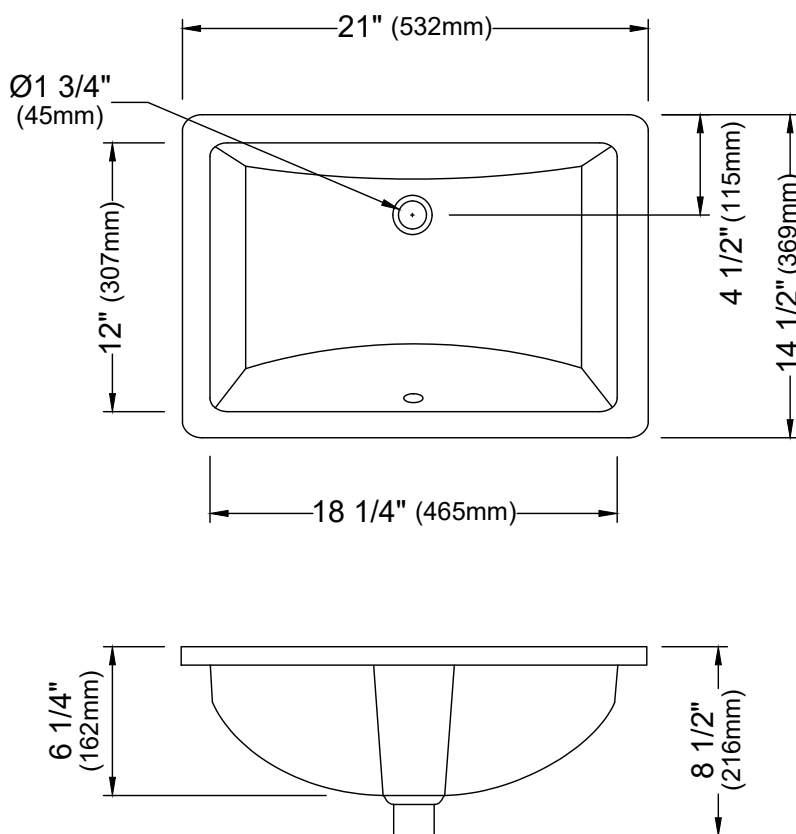

Series	Valera
Material	Double-glazed vitreous china
Installation Type	Undermount
Configuration/Style	Single bowl
Finish	Gloss finish
Overall Dimensions	21" x 14 1/2" x 8 1/2"
Bowl Dimensions	18 1/4" x 12" x 6 1/4"
Drain Size	1 3/4"
Template Included	Yes
Clips Included	No
Accessories Included	No
Minimum cabinet size	24"
Colors available	White

Listing and certifications:
cUPC

Limited Lifetime Warranty

We reserve the right to update product specifications without notice. Please visit karran.com for the most current specification sheets. All dimensions are accurate to 1/4". REV 05-2025