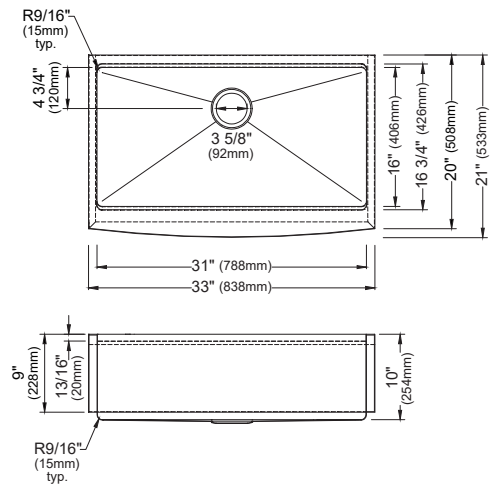

MODEL: WSA-45-PK3
Stainless Steel Large Single Bowl Apron Front Workstation Sink