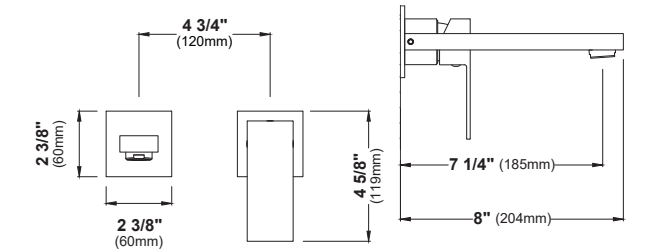

KBF534	KBF536	KBF610	KBF620	KBF650
HEIGHT	7 7/8"	7 7/8"	N/A	N/A	45 13/32"
SPOUT REACH	5 1/4"	5 1/8"	8 7/16"	7 7/32"	9 17/32"
SPOUT HEIGHT	4 3/4"	5 1/16"	N/A	N/A	39 7/16"
INSTALL TYPE	Three Hole	Two Hole	Two Hole Wall	Two Hole Wall	Single Hole Floor
STYLE	Dual Lever	Dual Lever	Single Lever	Single Lever	Single Lever
ACCESSORIES	Pop-up Drain	Pop-up Drain	None	None	None