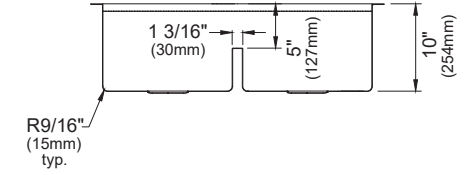

MODEL: WST-26-PK1
Stainless Steel Top Mount Large Single Bowl Kitchen Sink