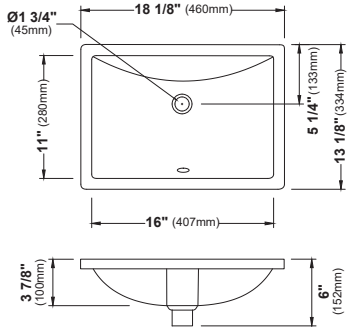

SIZE	VC-107	VC-108	VC-109	VC-110	VC-111	VC-112	VC-113
SIZE	20½" x 15⅝" x 5⅝"	20⅞" x 13⅝" x 5¼"	19¾" x 13¾" x 6⅜"	19½" x 15½" x 5¼"	20½" x 14½" x 5¾"	18⅞" x 14⅞" x 5"	18⅞" x 13⅞" x 3⅞"
MATERIAL	Vitreous China	Vitreous China	Vitreous China	Vitreous China	Vitreous China	Vitreous China	Vitreous China
INSTALL TYPE	Undermount	Undermount	Undermount	Undermount	Undermount	Undermount	Undermount
FINISH	Gloss	Gloss	Gloss	Gloss	Gloss	Gloss	Gloss
MIN. CABINET SIZE	24"	24"	21"	21"	24"	21"	21"