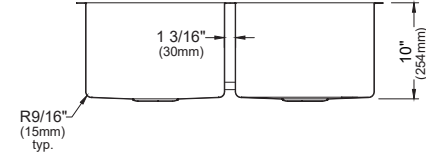

MODEL: WS-31-D1-PK1
Stainless Steel Undermount Single Bowl Workstation Bar Sink

EL-76-D1-PK1 EL-79-D1-PK1 WS-37-D1-PK1 WS-31-D1-PK1 WST-28-D1-PK1 WST-26-D1-PK1 WSA-45-D1-PK1

	EL-76-D1-PK1	EL-79-D1-PK1	WS-37-D1-PK1	WS-31-D1-PK1	WST-28-D1-PK1	WST-26-D1-PK1	WSA-45-D1-PK1
SIZE	32" x 19" x 10"	32" x 19" x 10"	32" x 18 3/4" x 10"	15" x 18 3/4" x 10"	33" x 22" x 10"	33" x 22" x 10"	33" x 21" x 10"
MATERIAL	T304 16G Stainless Steel	T304 16G Stainless Steel	T304 16G Stainless Steel	T304 16G Stainless Steel	T304 16G Stainless Steel	T304 16G Stainless Steel	T304 16G Stainless Steel
INSTALL TYPE	Undermount	Undermount	Undermount	Undermount	Top Mount	Top Mount	Apron Front
CONFIGURATION	Double Bowl	Single Bowl	Single Bowl	Single Bowl	Double Bowl	Single Bowl	Single Bowl
MIN. CABINET SIZE	36"	36"	36"	18"	33"	33"	30"
CORNER RADIUS	R15	R15	R15	R15	R15	R15	R15