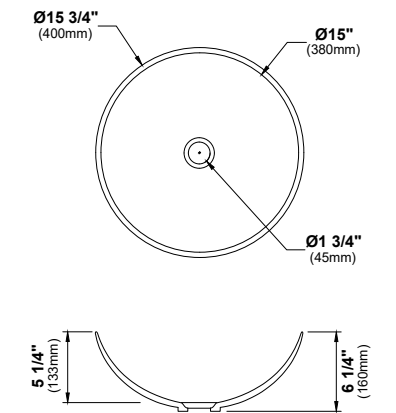

MODEL: VC-411  
Vitreous China Vessel Bathroom Vanity Sink

MODEL: VC-420  
Vitreous China Vessel Bathroom Vanity Sink

MODEL: VC-421  
Vitreous China Vessel Bathroom Vanity Sink

	VC-303	VC-401	VC-402	VC-410	VC-411	VC-420	VC-421
SIZE	26 3/4" x 17" x 3 3/8"	18" x 18" x 4"	18 5/8" x 18 5/8" x 6"	16 3/8" x 16 3/8" x 4 3/4"	15 3/4" x 15 3/4" x 5 1/4"	18 1/8" x 18 1/8" x 4 1/2"	15 3/4" x 15 3/4" x 4 3/8"
MATERIAL	Vitreous China	Vitreous China	Vitreous China	Vitreous China	Vitreous China	Vitreous China	Vitreous China
INSTALL TYPE	Vessel	Vessel	Vessel	Vessel	Vessel	Vessel	Vessel
FINISH	Gloss	Gloss	Gloss	Gloss	Gloss	Gloss	Gloss
MIN. CABINET SIZE	30"	21"	21"	21"	18"	21"	18"