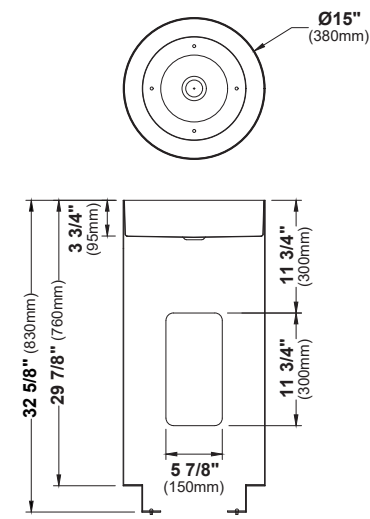

MODEL: CCP200
Stainless Steel Bathroom Pedestal Sink