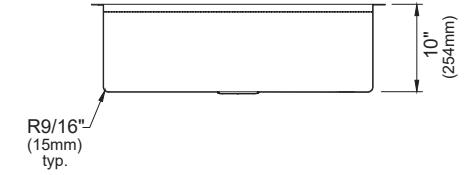

MODEL: WST-22-PK1
Stainless Steel Top Mount Single Bowl Laundry Sink