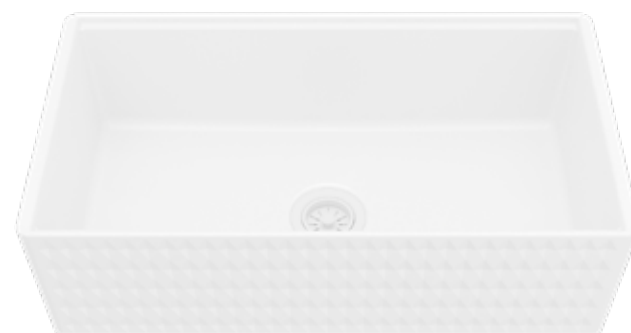

SIZE	FCWSF30SBWH-PK1	FCWSF33SBWH-PK1	FCWSF33DBWH-PK1	FCWSD33SBWH-PK1
SIZE	30" x 17 5/8" x 9 1/4"	33" x 17 5/8" x 9 1/4"	33" x 17 5/8" x 9 1/4"	33" x 17 5/8" x 9 1/4"
MATERIAL	Fireclay	Fireclay	Fireclay	Fireclay
INSTALL TYPE	Apron Front	Apron Front	Apron Front	Apron Front
CONFIGURATION	Single Bowl	Single Bowl	Large/Small Bowl	Single Bowl
MIN. CABINET SIZE	30"	33"	33"	33"
OPTIONAL DRAINS	L-2, L-2DF	L-2, L-2DF	L-2, L-2DF	L-2, L-2DF