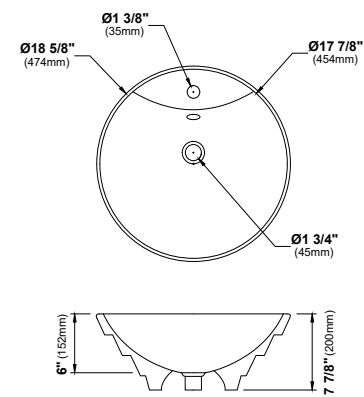

MODEL: VC-410
Vitreous China Vessel Bathroom Vanity Sink