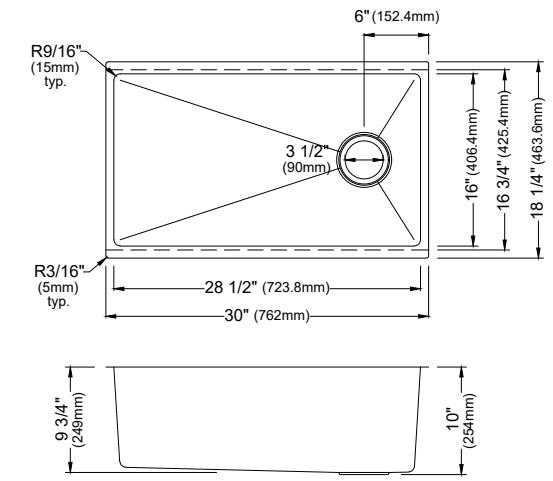

UUMDB3322-PK1	UUMSB3332-PK1	UUMSB3032-PK1	UUMSB2732-PK1	UUMSB2332-12PK1
SIZE	33" x 18 1/4" x 10"	33" x 18 1/4" x 10"	30" x 18 1/4" x 10"	27" x 18 1/4" x 10"	23" x 18 1/4" x 12"
MATERIAL	T304 16G Stainless Steel	T304 16G Stainless Steel	T304 16G Stainless Steel	T304 16G Stainless Steel	T304 16G Stainless Steel
INSTALL TYPE	Undermount	Undermount	Undermount	Undermount	Undermount
CONFIGURATION	Double Bowl	Single Bowl	Single Bowl	Single Bowl	Single Bowl
MIN. CABINET SIZE	36"	36"	33"	30"	27"
OPTIONAL GRIDS	GR-4008L GR-4008R	GR-4009	GR-4007	GR-4006	GR-4005
OPTIONAL DRAINS	L-1, L-2	L-1, L-2	L-1, L-2	L-1, L-2	L-1, L-2
CORNER RADIUS	R15	R15	R15	R15	R15