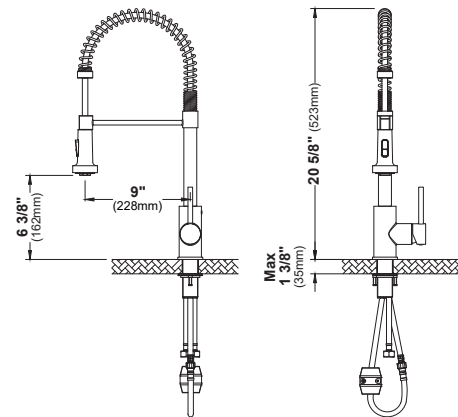

MODEL: KKF210  
**Scottsdale**

MODEL: KKF250  
**Scottsdale**

MODEL: KKF215  
**Scottsdale**

MODEL: KKF255  
**Scottsdale**

MODEL: KKF225  
**Kadira**

MODEL: KKF228  
**Kadira**

	KKF210	KKF215	KKF225	KKF228	KKF250	KKF255
HEIGHT	18 5/8"	18 5/8"	20 19/32"	20 19/32"	16 1/8"	16 1/8"
SPOUT REACH	8 5/8"	8 5/8"	8 31/32"	8 31/32"	8 1/8"	8 1/8"
SPOUT HEIGHT	6 5/8"	6 3/4"	6 3/8"	6 3/8"	7 3/4"	7 3/4"
CONFIGURATION	Pull Down	Pull Down	Pull Down	Pull Down	Pull down	Pull down
WATER FLOW	1.8 GPM	1.8 GPM	1.8 GPM	1.8 GPM	1.8 GPM	1.8 GPM
SPRAY HEAD	3 Function	3 Function	2 Function	2 Function	3 Function	3 Function
SENSOR	No	Yes/Front	No	Yes/Side	No	Yes/Front