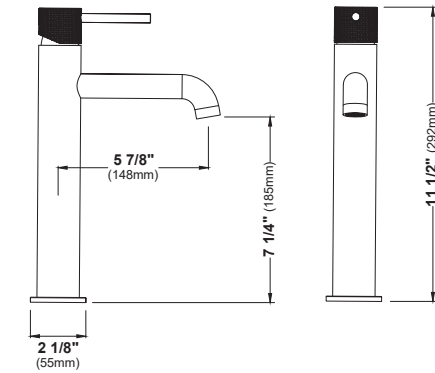

MODEL: KBF472
Vineyard