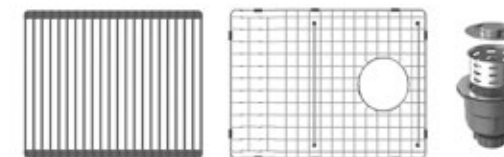

MODEL: UUMSB2332-12PK1
Stainless Steel Undermount Single Bowl Laundry Sink

	UUMDB3322-PK1	UUMSB3332-PK1	UUMSB3032-PK1	UUMSB2732-PK1	UUMSB2332-12PK1
SIZE	33" x 18 1/4" x 10"	33" x 18 1/4" x 10"	30" x 18 1/4" x 10"	27" x 18 1/4" x 10"	23" x 18 1/4" x 12"
MATERIAL	T304 16G Stainless Steel	T304 16G Stainless Steel	T304 16G Stainless Steel	T304 16G Stainless Steel	T304 16G Stainless Steel
INSTALL TYPE	Undermount	Undermount	Undermount	Undermount	Undermount
CONFIGURATION	Double Bowl	Single Bowl	Single Bowl	Single Bowl	Single Bowl
MIN. CABINET SIZE	36"	36"	33"	30"	27"
OPTIONAL GRIDS	GR-4008L GR-4008R	GR-4009	GR-4007	GR-4006	GR-4005
OPTIONAL DRAINS	L-1, L-2	L-1, L-2	L-1, L-2	L-1, L-2	L-1, L-2
CORNER RADIUS	R15	R15	R15	R15	R15