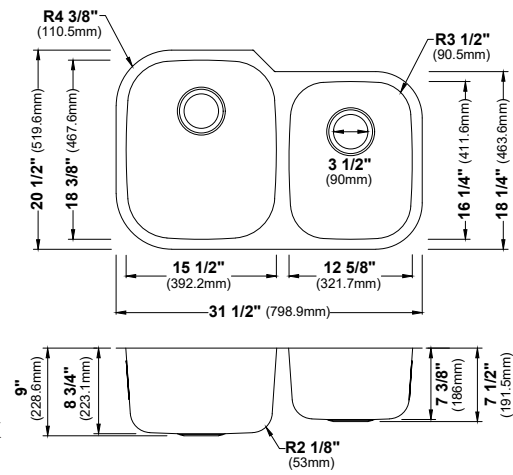

PRU31	
SIZE	32 1/4" x 18 1/2" x 9"
MATERIAL	T304 18G Stainless Steel
INSTALL TYPE	Undermount
CONFIGURATION	Double Bowl
MIN. CABINET SIZE	36"
OPTIONAL GRIDS	GR-3102
OPTIONAL DRAINS	L-1, L-2, L-2DF

PRU32	
SIZE	32" x 18 1/2" x 9"
MATERIAL	T304 18G Stainless Steel
INSTALL TYPE	Undermount
CONFIGURATION	Double Bowl
MIN. CABINET SIZE	36"
OPTIONAL GRIDS	GR-3108
OPTIONAL DRAINS	L-1, L-2, L-2DF

PRU33R	
SIZE	31 1/2" x 20 1/2" x 9"
MATERIAL	T304 18G Stainless Steel
INSTALL TYPE	Undermount
CONFIGURATION	Large/Small Bowl
MIN. CABINET SIZE	36"
OPTIONAL GRIDS	GR-3103, GR-3104
OPTIONAL DRAINS	L-1, L-2, L-2DF

PRU33L	
SIZE	31 1/2" x 20 1/2" x 9"
MATERIAL	T304 18G Stainless Steel
INSTALL TYPE	Undermount
CONFIGURATION	Small/Large Bowl
MIN. CABINET SIZE	36"
OPTIONAL GRIDS	GR-3103, GR-3104
OPTIONAL DRAINS	L-1, L-2, L-2DF

PRU35	
SIZE	29 3/4" x 18" x 9"
MATERIAL	T304 18G Stainless Steel
INSTALL TYPE	Undermount
CONFIGURATION	Single Bowl
MIN. CABINET SIZE	33"
OPTIONAL GRIDS	GR-3105
OPTIONAL DRAINS	L-1, L-2, L-2DF

PRU36	
SIZE	32 3/8" x 18 1/2" x 9"
MATERIAL	T304 18G Stainless Steel
INSTALL TYPE	Undermount
CONFIGURATION	Single Bowl
MIN. CABINET SIZE	36"
OPTIONAL GRIDS	GR-3101
OPTIONAL DRAINS	L-1, L-2, L-2DF

PRU37	
SIZE	23 3/8" x 17 3/4" x 9"
MATERIAL	T304 18G Stainless Steel
INSTALL TYPE	Undermount
CONFIGURATION	Single Bowl
MIN. CABINET SIZE	27"
OPTIONAL GRIDS	GR-3106
OPTIONAL DRAINS	L-1, L-2, L-2DF

PRU39	
SIZE	15" x 12 5/8" x 7"
MATERIAL	T304 18G Stainless Steel
INSTALL TYPE	Undermount
CONFIGURATION	Single Bowl
MIN. CABINET SIZE	18"
OPTIONAL GRIDS	GR-3107
OPTIONAL DRAINS	L-1, L-2, L-2DF