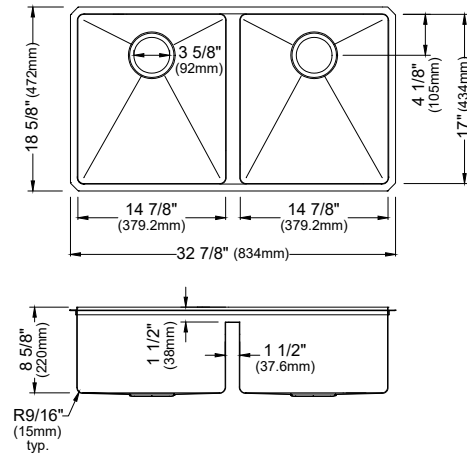

MODEL: E-550
Stainless Steel Double Bowl Seamless Undermount Kitchen Sink