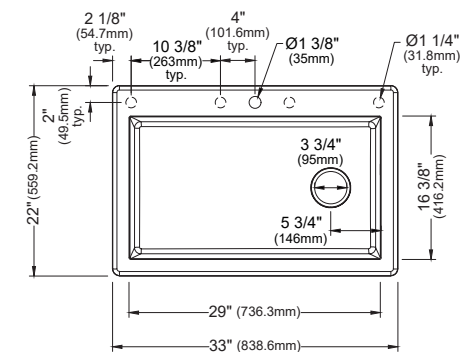

MODEL: QT-710
Quartz Double Bowl Kitchen Sink