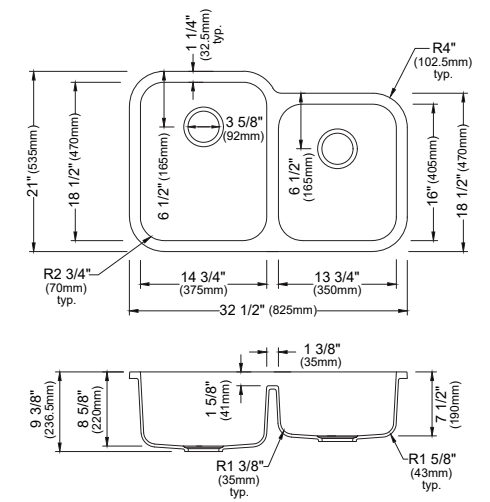

MODEL: Q-360R
Quartz Seamless Undermount Large/Small Bowl Kitchen Sink