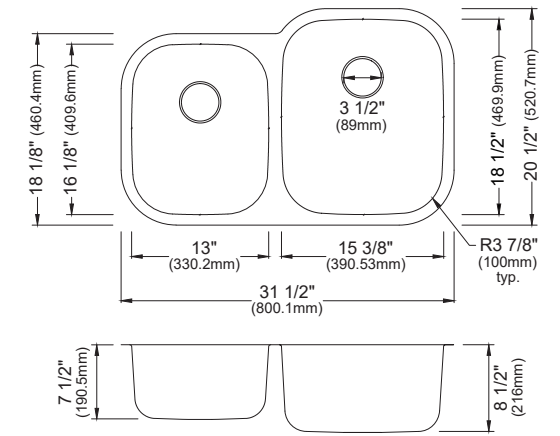

MODEL: PU53L
Stainless Steel Undermount Small/Large Bowl Kitchen Sink