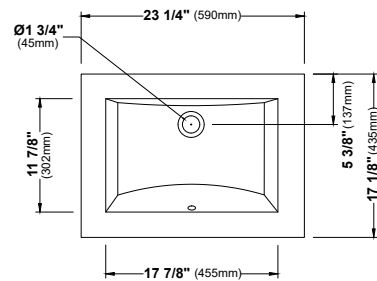

MODEL: VC-206
Vitreous China Top Mount Bathroom Vanity Sink