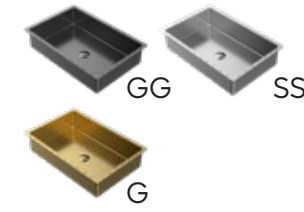

BC

MODEL: CCU400
Stainless Steel Undermount Bathroom Vanity Sink