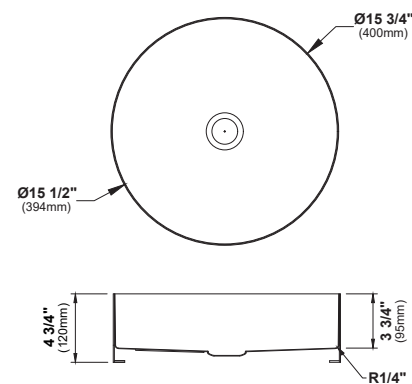

BC

BC

BC

BC

BC

BC

BC

	CCV100	CCV200	CCV300	CCV350	CCV400	CCV500	CCV600
SIZE	15" x 15" x 4 3/8"	14 1/8" x 14 1/8" x 4 3/8"	15 3/4" x 15 3/4" x 4 3/4"	15 3/4" x 15 3/4" x 4 3/4"	21 5/8" x 13 3/4" x 4 1/2"	15 3/4" x 15 3/4" x 3 7/8"	23 5/8" x 15 3/4" x 3 7/8"
MATERIAL	Stainless Steel	Stainless Steel	Stainless Steel	Stainless Steel	Stainless Steel	Stainless Steel	Stainless Steel
INSTALL TYPE	Vessel	Vessel	Vessel	Vessel	Vessel	Vessel	Vessel
FINISH	Brushed	Brushed	Brushed	Brushed	Brushed	Brushed	Brushed
MIN. CABINET SIZE	18"	18"	18"	18"	24"	18"	27"
POP-UP DRAIN	Included	Included	Included	Included	Included	Included	Included