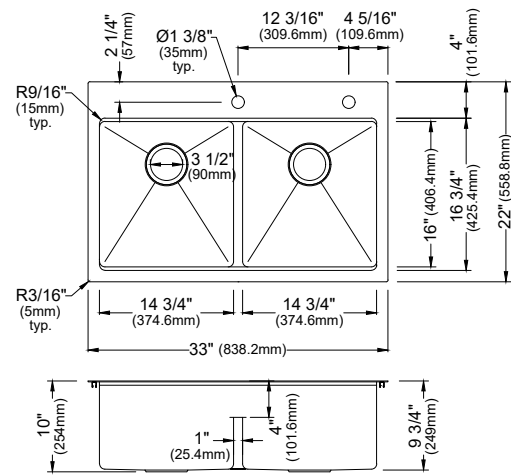

WSTMDB3323-PK1	WSTMSB3333-PK1	WSTMSB2833-PK1	WSTMSB2533-PK1
SIZE	33" x 22" x 10"	33" x 22" x 10"	28" x 22" x 10"	25" x 22" x 10"
MATERIAL	T304 16G Stainless Steel	T304 16G Stainless Steel	T304 16G Stainless Steel	T304 16G Stainless Steel
INSTALL TYPE	Top Mount	Top Mount	Top Mount	Top Mount
CONFIGURATION	Double Bowl	Single Bowl	Single Bowl	Single Bowl
MIN. CABINET SIZE	33"	33"	30"	27"
OPTIONAL GRIDS	GR-4012L GR-4012R	GR-4004	GR-4011	GR-4010
OPTIONAL DRAINS	L-1, L-2	L-1, L-2	L-1, L-2	L-1, L-2
CORNER RADIUS	R15	R15	R15	R15