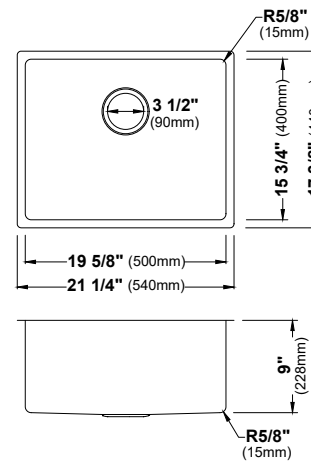

MODEL: SU71
Stainless Steel Undermount Single Bowl Kitchen Sink