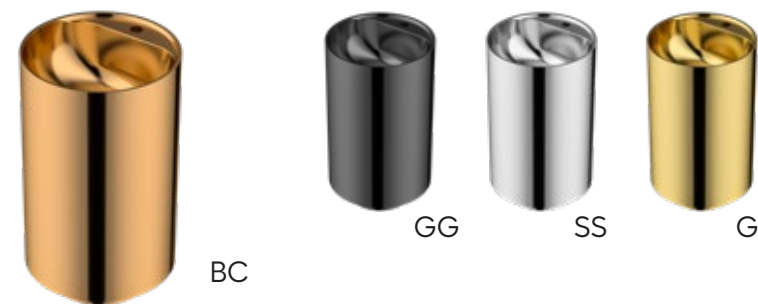

MODEL: CCP400
Stainless Steel Bathroom Pedestal Sink