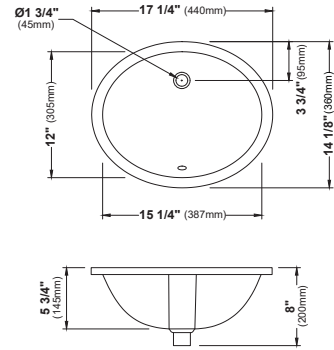

MODEL: VC-102
Vitreous China Undermount Bathroom Vanity Sink