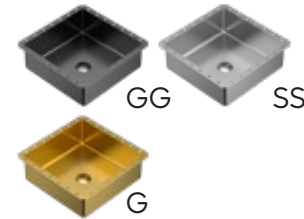

CCT100 CCT200 CCU100 CCU200 CCU300 CCU400 CCU500

SIZE	15" x 15" x 4³/₄"	20¹/₈" x 14¹/₈" x 4³/₄"	15³/₄" x 15³/₄" x 4³/₄"	27¹/₂" x 16⁷/₈" x 5¹/₈"	21⁵/₈" x 15" x 5¹/₂"	23⁵/₈" x 15³/₄" x 5³/₈"	15³/₄" x 15³/₄" x 5³/₈"
MATERIAL	Stainless Steel	Stainless Steel	Stainless Steel	Stainless Steel	Stainless Steel	Stainless Steel	Stainless Steel
INSTALL TYPE	Top Mount	Top Mount	Undermount	Undermount	Undermount	Undermount	Undermount
FINISH	Brushed	Brushed	Brushed	Brushed	Brushed	Brushed	Brushed
MIN. CABINET SIZE	18"	24"	18"	30"	24"	27"	18"
POP-UP DRAIN	Included	Included	Included	Included	Included	Included	Included