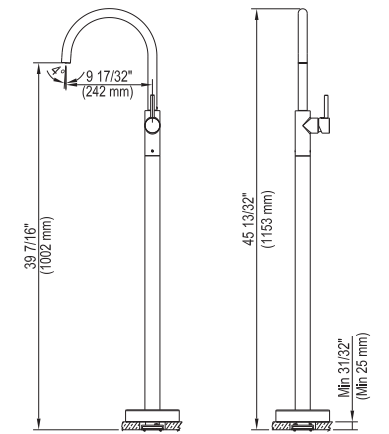

KBF534	KBF536	KBF610	KBF620	KBF650
HEIGHT	7 7/8"	7 7/8"	N/A	N/A	45 13/32"
SPOUT REACH	5 1/4"	5 1/8"	8 7/16"	7 7/32"	9 17/32"
SPOUT HEIGHT	4 3/4"	5 1/16"	N/A	N/A	39 7/16"
INSTALL TYPE	Three Hole	Two Hole	Two Hole Wall	Two Hole Wall	Single Hole Floor
STYLE	Dual Lever	Dual Lever	Single Lever	Single Lever	Single Lever
ACCESSORIES	Pop-up Drain	Pop-up Drain	None	None	None