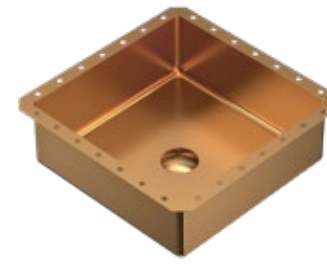

BC

MODEL: CCU500
Stainless Steel Undermount Bathroom Vanity Sink