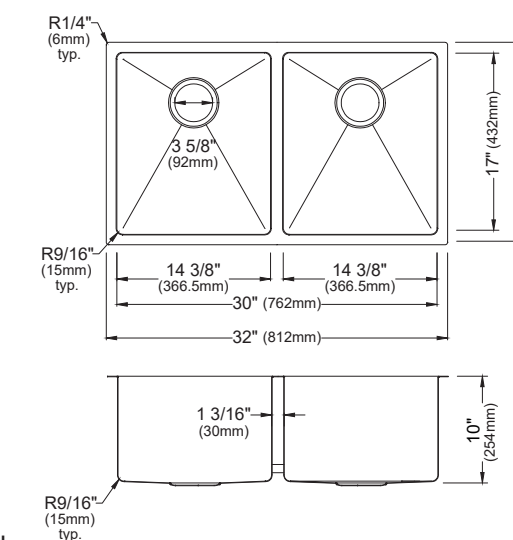

MODEL: EL-76-PK1
Stainless Steel Undermount Double Bowl Kitchen Sink