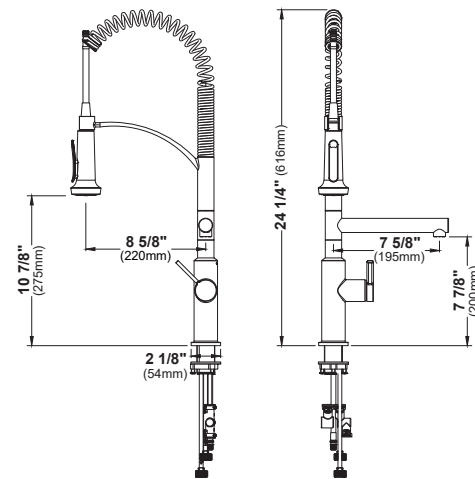

KKF310   KKF320   KKF330   KKF340

HEIGHT	16¹/₁₆"	15"	17¹³/₁₆"	16⁷/₁₆"
SPOUT REACH	9"	9¹/₈"	8¹/₁₆"	8¹/₂"
SPOUT HEIGHT	8³/₁₆"	8¹/₂"	9"	7¹³/₁₆"
CONFIGURATION	Pull Down	Pull Down	Pull Down	Pull Down
WATER FLOW	1.8 GPM	1.8 GPM	1.8 GPM	1.8 GPM
SPRAY HEAD	2 Function	2 Function	2 Function	3 Function
SENSOR	No	No	No	Yes/Front

KKF350   KKF360   KKF365   KKF370

HEIGHT	17¹/₁₆"	24¹/₄"	17¹/₂"	15⁵/₈"
SPOUT REACH	9³/₈"	8¹/₁₆"	8¹/₂"	7⁷/₈"
SPOUT HEIGHT	8¹³/₁₆"	7⁷/₈"	8¹⁵/₁₆"	12¹⁵/₁₆"
CONFIGURATION	Pull down	Pull Down	Pull Down	Standard
WATER FLOW	1.8 GPM	1.8 GPM	1.8 GPM	1.8 GPM
SPRAY HEAD	2 Function	1 Function	2 Function	1 Function
SENSOR	No	No	No	No