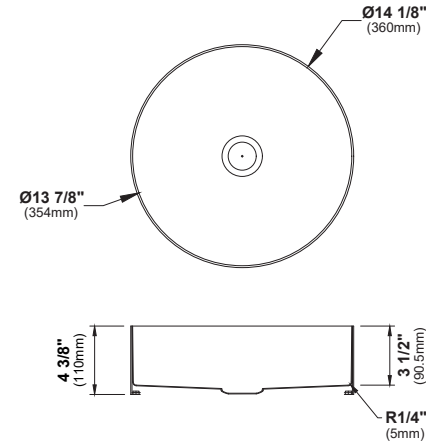

BC

MODEL: CCV300
Stainless Steel Bathroom Vessel Sink