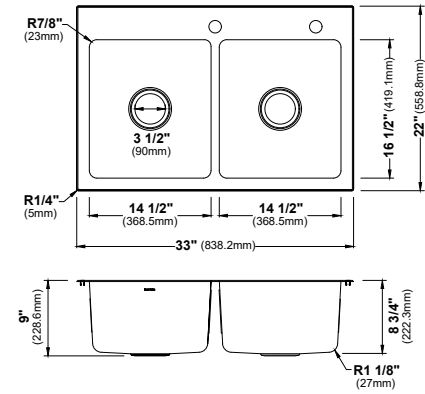

MODEL: TMSB3311-PK1
Stainless Steel Top Mount Single Bowl Kitchen Sink