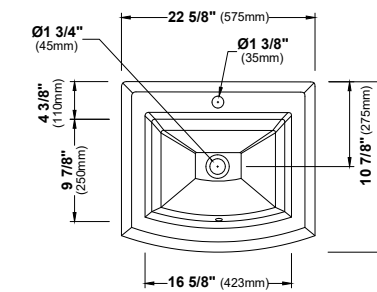

MODEL: VC-301
Vitreous China Vessel Bathroom Vanity Sink