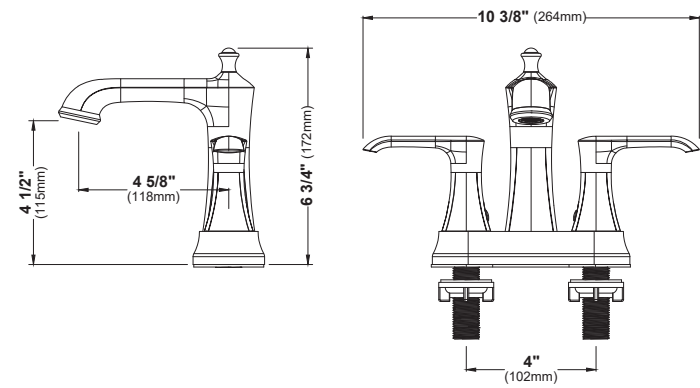

MODEL: KBF412  
**Woodburn**

MODEL: KBF414  
**Woodburn**

MODEL: KBF416  
**Woodburn**

MODEL: KBF420  
**Kayes**

MODEL: KBF422  
**Kayes**

	KBF410	KBF412	KBF414	KBF416	KBF420	KBF422
HEIGHT	6 5/8"	11 5/8"	6 1/4"	7 3/8"	5 13/16"	12 5/16"
SPOUT REACH	4 5/8"	5 1/4"	4 5/8"	4 5/8"	4 13/16"	5 15/16"
SPOUT HEIGHT	3 7/8"	8 7/8"	4"	5 1/8"	3 13/16"	10 5/16"
INSTALL TYPE	Single Hole	Single Hole Vessel	Three Hole	Two Hole	Single Hole	Single Hole Vessel
STYLE	Single Lever	Single Lever	Dual Lever	Dual Lever	Single Lever	Single Lever
ACCESSORIES	Pop-up Drain	Pop-up Drain	Pop-Up Drain	Pop-Up Drain	Pop-Up Drain	Pop-Up Drain