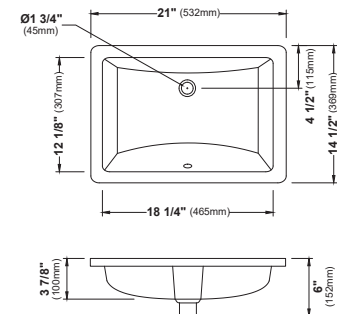

MODEL: VC-201
Vitreous China Top Mount Bathroom Vanity Sink