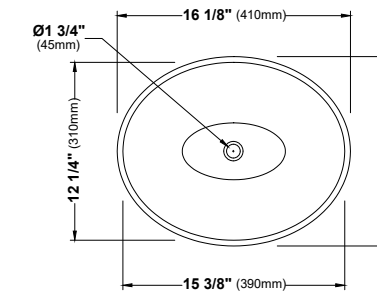

SIZE	VC-205	VC-206	VC-207	VC-208	VC-209	VC-301	VC-302
MATERIAL	Vitreous China	Vitreous China	Vitreous China	Vitreous China	Vitreous China	Vitreous China	Vitreous China
INSTALL TYPE	Top Mount	Top Mount	Top Mount	Top Mount	Top Mount	Vessel	Vessel
FINISH	Gloss	Gloss	Gloss	Gloss	Gloss	Gloss	Gloss
MIN. CABINET SIZE	27"	21"	24"	27"	27"	24"	18"