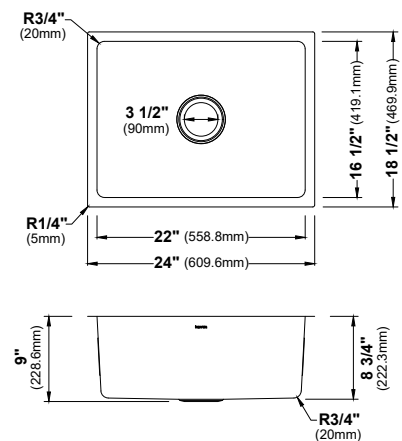

MODEL: UMDB3211-PK1
Stainless Steel Undermount Double Bowl Kitchen Sink