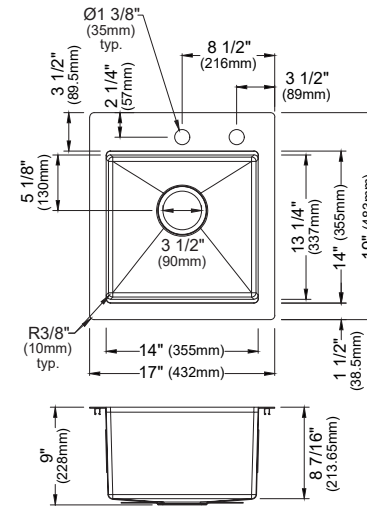

MODEL: HST2522SB  
Matrix Steel Top Mount Single Bowl Workstation Sink

MODEL: HST1719SB  
Matrix Steel Top Mount Single Bowl Workstation Bar Sink

	HST3322DB	HST2522SB	HST1719SB	HST3322SB
SIZE	33" x 22" x 9"	25" x 22" x 9"	17" x 19" x 9"	33" x 22" x 9"
MATERIAL	T304 16G Bowl, 12G Deck	T304 16G Bowl, 12G Deck	T304 16G Bowl, 12G Deck	T304 16G Bowl, 12G Deck
INSTALL TYPE	Top Mount	Top Mount	Top Mount	Top Mount
CONFIGURATION	Double Bowl	Single Bowl	Single Bowl	Single Bowl
MIN. CABINET SIZE	33"	27"	18"	33"
BOWL CORNER RADIUS	R10	R10	R10	R10
DECK CORNER RADIUS	R0	R0	R0	R0