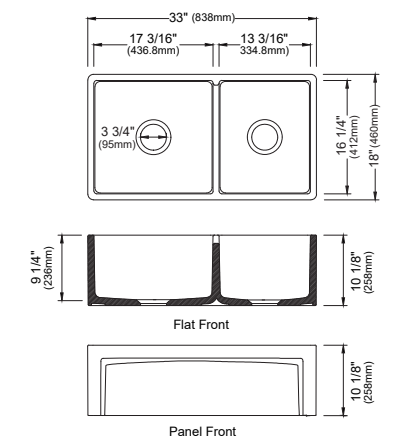

Fireclay Collection

Expertly crafted from a premium blend of clay, Karran's Fireclay Series sinks are the epitome of durability and elegance. Designed to withstand the rigors of everyday life, they are scratch, stain, heat, and crack resistant, making them a long lasting and worthwhile investment for your home.

Every fireclay farmhouse sink features a reversible apron design offering two distinct looks in one sink, giving you the freedom to customize your kitchen style. Whether you're seeking timeless charm or contemporary flair these fireclay sinks deliver the perfect blend of beauty and resilience. Upgrade your space and enjoy a kitchen that's as functional as it is stunning.

WH

WH

WH