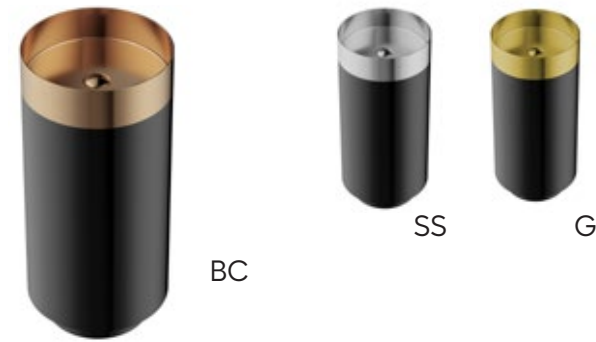

MODEL: CCP200
Stainless Steel Bathroom Pedestal Sink