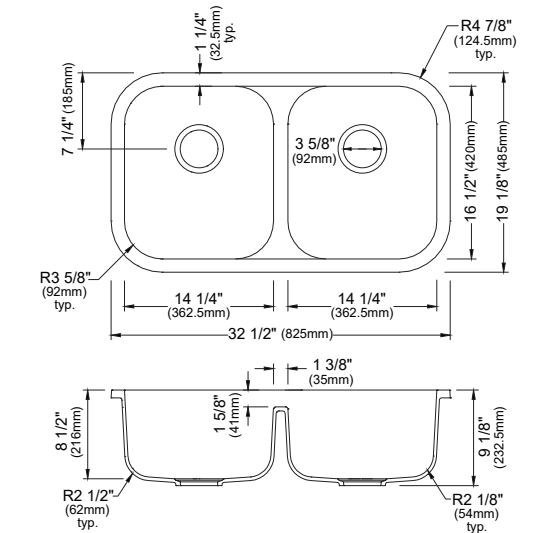

MODEL: Q-350
Quartz Seamless Undermount Double Bowl Kitchen Sink