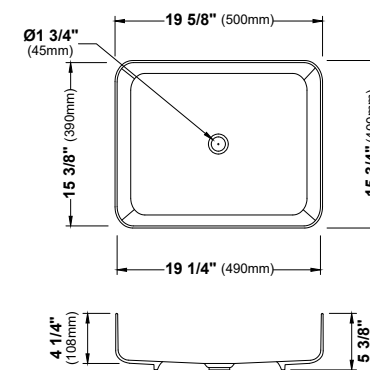

MODEL: VC-503  
Vitreous China Vessel Bathroom Vanity Sink

MODEL: VC-504  
Vitreous China Vessel Bathroom Vanity Sink

MODEL: VC-505  
Vitreous China Vessel Bathroom Vanity Sink

	VC-424	VC-427	VC-501	VC-502	VC-503	VC-504	VC-505
SIZE	14 1/8" x 14 1/8" x 3 5/8"	16 1/2" x 16 1/2" x 4"	18 3/4" x 14 1/2" x 4 3/8"	19" x 13 3/4" x 4 3/4"	15 3/4" x 13" x 3 1/8"	24" x 15 3/8" x 4"	19 5/8" x 15 3/4" x 4 1/4"
MATERIAL	Vitreous China	Vitreous China	Vitreous China	Vitreous China	Vitreous China	Vitreous China	Vitreous China
INSTALL TYPE	Vessel	Vessel	Vessel	Vessel	Vessel	Vessel	Vessel
FINISH	Gloss	Gloss	Gloss	Gloss	Gloss	Gloss	Gloss
MIN. CABINET SIZE	18"	18"	21"	21"	18"	27"	24"