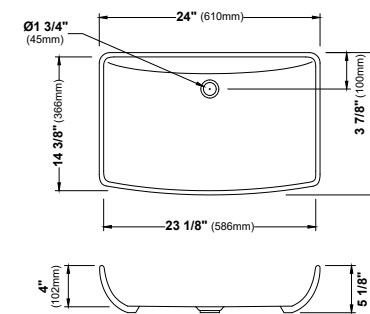

MODEL: VC-503  
Vitreous China Vessel Bathroom Vanity Sink

MODEL: VC-504  
Vitreous China Vessel Bathroom Vanity Sink

MODEL: VC-505  
Vitreous China Vessel Bathroom Vanity Sink

	VC-424	VC-427	VC-501	VC-502	VC-503	VC-504	VC-505
SIZE	14 1/8" x 14 1/8" x 3 5/8"	16 1/2" x 16 1/2" x 4"	18 3/4" x 14 1/2" x 4 3/8"	19" x 13 3/4" x 4 3/4"	15 3/4" x 13" x 3 1/8"	24" x 15 3/8" x 4"	19 5/8" x 15 3/4" x 4 1/4"
MATERIAL	Vitreous China	Vitreous China	Vitreous China	Vitreous China	Vitreous China	Vitreous China	Vitreous China
INSTALL TYPE	Vessel	Vessel	Vessel	Vessel	Vessel	Vessel	Vessel
FINISH	Gloss	Gloss	Gloss	Gloss	Gloss	Gloss	Gloss
MIN. CABINET SIZE	18"	18"	21"	21"	18"	27"	24"