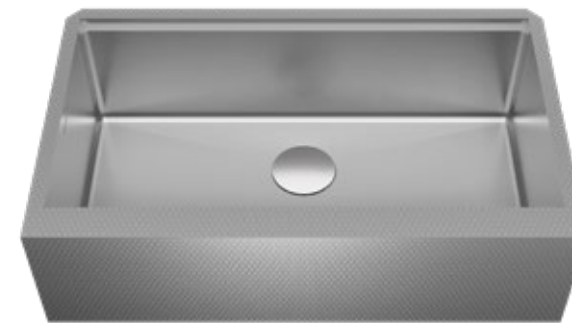

HSU3219DB	HSU2419SB	HSU1717SB	HSU3219SB	HSU3320SB
SIZE	32" x 18 3/4" x 9"	24" x 18 3/4" x 9"	17" x 17" x 9"	32" x 18 3/4" x 9"	33" x 20" x 10"
MATERIAL	T304 16G Bowl	T304 16G Bowl	T304 16G Bowl	T304 16G Bowl	T304 16G Bowl
INSTALL TYPE	Undermount	Undermount	Undermount	Undermount	Apron Front
CONFIGURATION	Double Bowl	Single Bowl	Single Bowl	Single Bowl	Single Bowl
MIN. CABINET SIZE	36"	27"	21"	36"	33"
CORNER RADIUS	R10	R10	R10	R10	R15