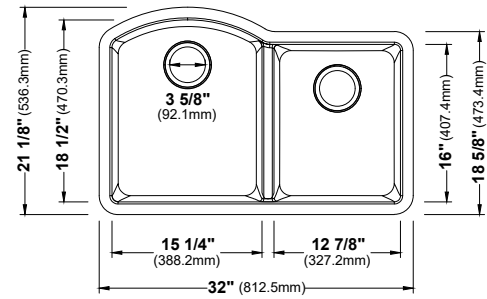

- BL BR GR
- CN BI WH

MODEL: QU-670
Quartz Large Single Bowl Kitchen Sink