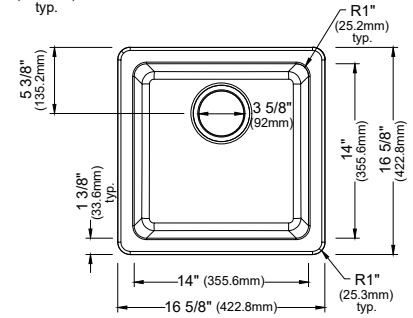

- BL BR GR
- CN BI WH

MODEL: QU-670
Quartz Large Single Bowl Kitchen Sink