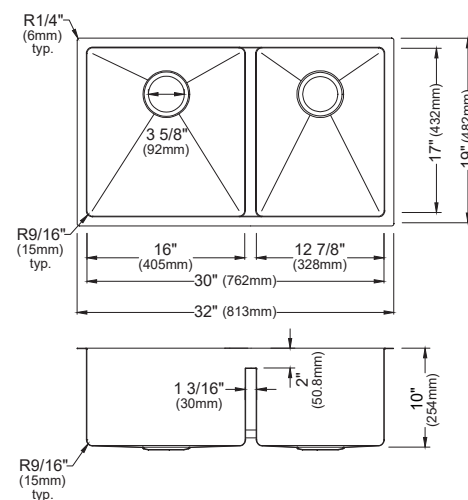

MODEL: EL-77-PK1
Stainless Steel Undermount Large/Small Bowl Kitchen Sink