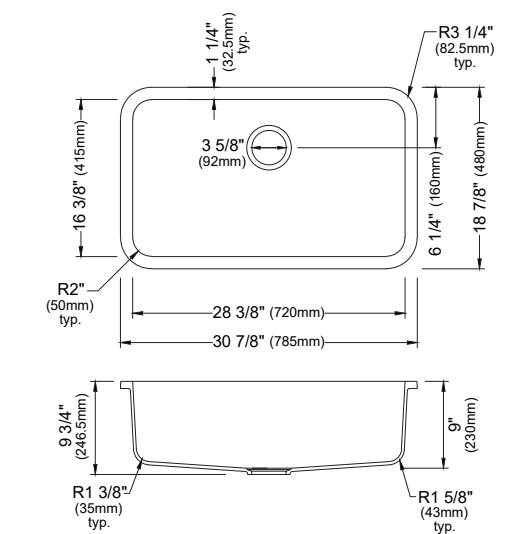

MODEL: Q-340
Quartz Seamless Undermount Large Single Bowl Kitchen Sink