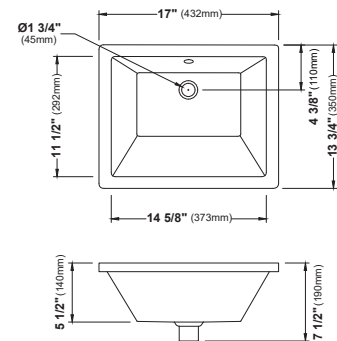

MODEL: VC-116
Vitreous China Undermount Bathroom Vanity Sink