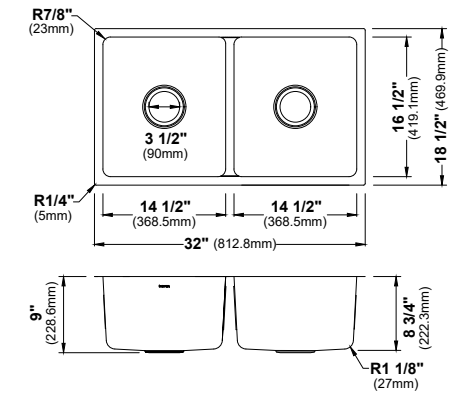

MODEL: UMSB3211-PK1
Stainless Steel Undermount Single Bowl Kitchen Sink