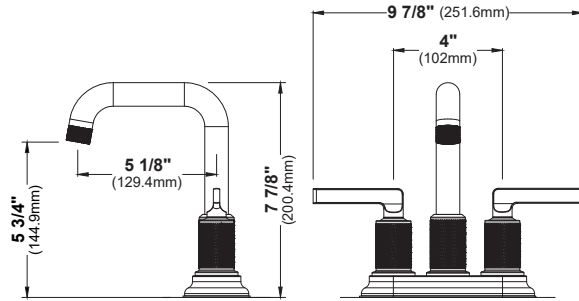

KBF534	KBF536	KBF610	KBF620	KBF650
HEIGHT	7 7/8"	7 7/8"	N/A	N/A	45 13/32"
SPOUT REACH	5 1/4"	5 1/8"	8 7/16"	7 7/32"	9 17/32"
SPOUT HEIGHT	4 3/4"	5 1/16"	N/A	N/A	39 7/16"
INSTALL TYPE	Three Hole	Two Hole	Two Hole Wall	Two Hole Wall	Single Hole Floor
STYLE	Dual Lever	Dual Lever	Single Lever	Single Lever	Single Lever
ACCESSORIES	Pop-up Drain	Pop-up Drain	None	None	None