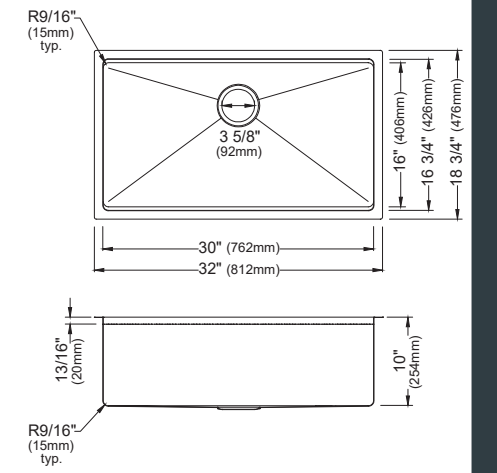

MODEL: WS-37-PK3
Stainless Steel Undermount Large Single Bowl Workstation Sink