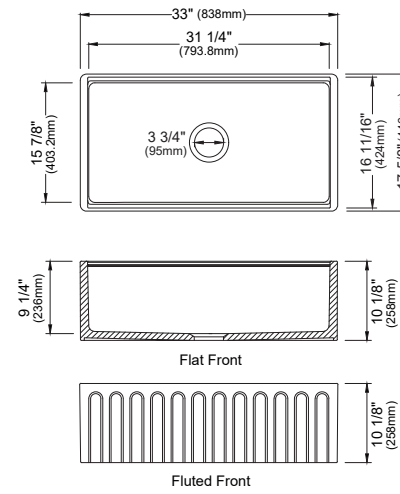

SIZE	FCP30SBWH	FCP33SBWH	FCP33DBWH
SIZE	30" x 18" x 9 1/4"	33" x 18" x 9 1/4"	33" x 18" x 9 1/4"
MATERIAL	Fireclay	Fireclay	Fireclay
INSTALL TYPE	Apron Front	Apron Front	Apron Front
CONFIGURATION	Single Bowl	Single Bowl	Large/Small Bowl
MIN. CABINET SIZE	30"	33"	33"
OPTIONAL DRAINS	L-2, L-2DF	L-2, L-2DF	L-2, L-2DF