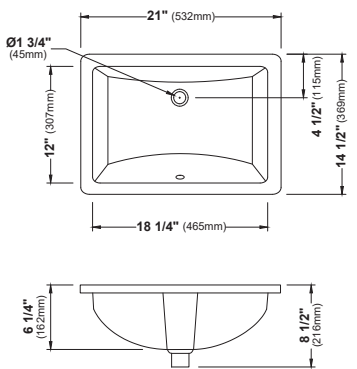

SIZE	VC-100	VC-101	VC-102	VC-103	VC-104	VC-105	VC-106
SIZE	20 1/4" x 14 3/8" x 5 1/8"	17 1/4" x 14 1/8" x 5 3/4"	19 1/4" x 15 3/4" x 6"	18 1/8" x 15" x 6"	19 1/4" x 15 3/4" x 3 3/4"	18" x 13" x 5 1/2"	21" x 14 1/2" x 6 1/4"
MATERIAL	Vitreous China	Vitreous China	Vitreous China	Vitreous China	Vitreous China	Vitreous China	Vitreous China
INSTALL TYPE	Undermount	Undermount	Undermount	Undermount	Undermount	Undermount	Undermount
FINISH	Gloss	Gloss	Gloss	Gloss	Gloss	Gloss	Gloss
MIN. CABINET SIZE	24"	21"	21"	21"	21"	21"	24"