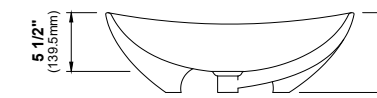

MODEL: VC-302
Vitreous China Vessel Bathroom Vanity Sink