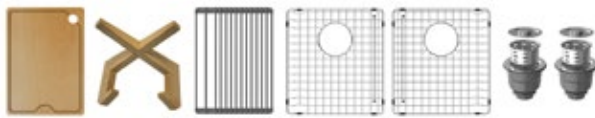

WSTMDB3323-PK1	WSTMSB3333-PK1	WSTMSB2833-PK1	WSTMSB2533-PK1
SIZE	33" x 22" x 10"	33" x 22" x 10"	28" x 22" x 10"	25" x 22" x 10"
MATERIAL	T304 16G Stainless Steel	T304 16G Stainless Steel	T304 16G Stainless Steel	T304 16G Stainless Steel
INSTALL TYPE	Top Mount	Top Mount	Top Mount	Top Mount
CONFIGURATION	Double Bowl	Single Bowl	Single Bowl	Single Bowl
MIN. CABINET SIZE	33"	33"	30"	27"
OPTIONAL GRIDS	GR-4012L GR-4012R	GR-4004	GR-4011	GR-4010
OPTIONAL DRAINS	L-1, L-2	L-1, L-2	L-1, L-2	L-1, L-2
CORNER RADIUS	R15	R15	R15	R15