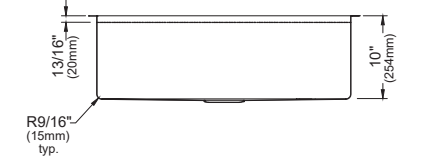

MODEL: WS-31-D1-PK1
Stainless Steel Undermount Single Bowl Workstation Bar Sink

EL-76-D1-PK1 EL-79-D1-PK1 WS-37-D1-PK1 WS-31-D1-PK1 WST-28-D1-PK1 WST-26-D1-PK1 WSA-45-D1-PK1

	EL-76-D1-PK1	EL-79-D1-PK1	WS-37-D1-PK1	WS-31-D1-PK1	WST-28-D1-PK1	WST-26-D1-PK1	WSA-45-D1-PK1
SIZE	32" x 19" x 10"	32" x 19" x 10"	32" x 18 3/4" x 10"	15" x 18 3/4" x 10"	33" x 22" x 10"	33" x 22" x 10"	33" x 21" x 10"
MATERIAL	T304 16G Stainless Steel	T304 16G Stainless Steel	T304 16G Stainless Steel	T304 16G Stainless Steel	T304 16G Stainless Steel	T304 16G Stainless Steel	T304 16G Stainless Steel
INSTALL TYPE	Undermount	Undermount	Undermount	Undermount	Top Mount	Top Mount	Apron Front
CONFIGURATION	Double Bowl	Single Bowl	Single Bowl	Single Bowl	Double Bowl	Single Bowl	Single Bowl
MIN. CABINET SIZE	36"	36"	36"	18"	33"	33"	30"
CORNER RADIUS	R15	R15	R15	R15	R15	R15	R15