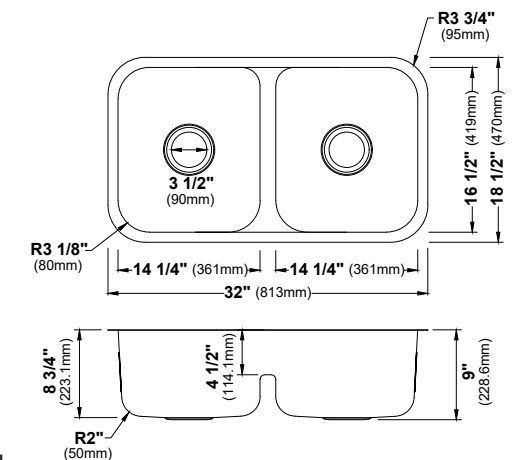

PU53R	PU51	PU57	PU53L
SIZE	31½" x 20½" x 8½"	32¼" x 18½" x 9"	23" x 17¼" x 8¾"	31½" x 20½" x 8½"
MATERIAL	T304 16G Stainless Steel	T304 16G Stainless Steel	T304 16G Stainless Steel	T304 16G Stainless Steel
INSTALL TYPE	Undermount	Undermount	Undermount	Undermount
CONFIGURATION	Large/Small Bowl	Double Bowl	Single Bowl	Small/Large Bowl
MIN. CABINET SIZE	33"	36"	27"	33"
OPTIONAL GRIDS	GR-3009, GR-3010	GR-3008	GR-3012	GR-3009, GR-3010
OPTIONAL DRAINS	L-1, L-2, L-2DF	L-1, L-2, L-2DF	L-1, L-2, L-2DF	L-1, L-2, L-2DF

	PU55	PU59	PT35	PT30
SIZE	30⅞" x 18" x 9"	15" x 13" x 8"	33" x 22" x 7½"	25" x 22" x 8"
MATERIAL	T304 16G Stainless Steel	T304 16G Stainless Steel	T304 18G Stainless Steel	T304 18G Stainless Steel
INSTALL TYPE	Undermount	Undermount	Top Mount	Top Mount
CONFIGURATION	Single Bowl	Single Bowl	Double Bowl	Single Bowl
MIN. CABINET SIZE	33"	18"	33"	27"
OPTIONAL GRIDS	GR-3011	GR-3014	GR-3013	GR-3012
OPTIONAL DRAINS	L-1, L-2, L-2DF	L-1, L-2, L-2DF	L-1, L-2, L-2DF	L-1, L-2, L-2DF