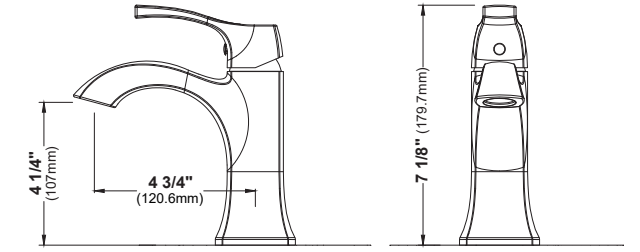

MODEL: KBF512
Venda