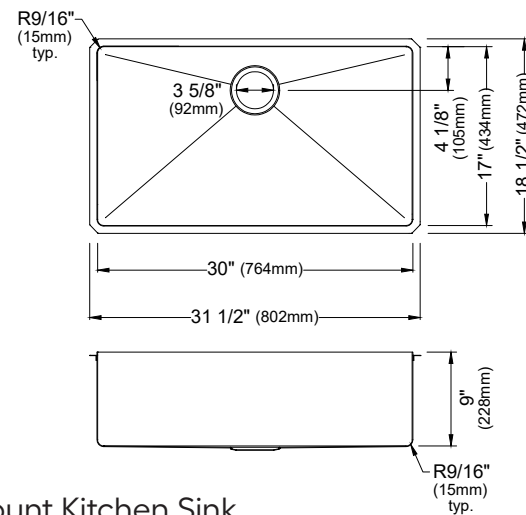

MODEL: E-540
Stainless Steel Large Single Bowl Seamless Undermount Kitchen Sink