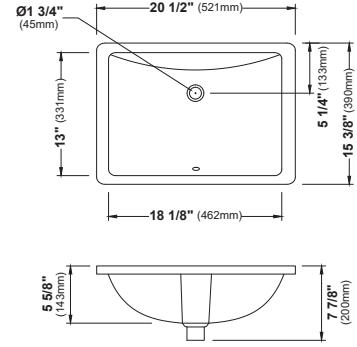

MODEL: VC-108
Vitreous China Undermount Bathroom Vanity Sink