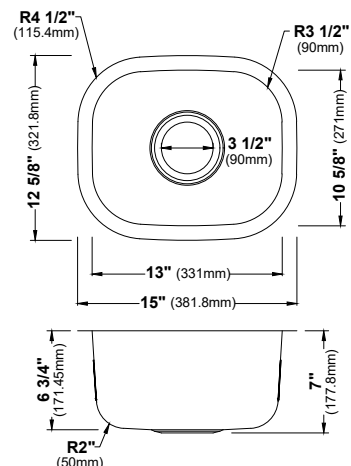

PRU31	
SIZE	32 1/4" x 18 1/2" x 9"
MATERIAL	T304 18G Stainless Steel
INSTALL TYPE	Undermount
CONFIGURATION	Double Bowl
MIN. CABINET SIZE	36"
OPTIONAL GRIDS	GR-3102
OPTIONAL DRAINS	L-1, L-2, L-2DF

PRU32	
SIZE	32" x 18 1/2" x 9"
MATERIAL	T304 18G Stainless Steel
INSTALL TYPE	Undermount
CONFIGURATION	Double Bowl
MIN. CABINET SIZE	36"
OPTIONAL GRIDS	GR-3108
OPTIONAL DRAINS	L-1, L-2, L-2DF

PRU33R	
SIZE	31 1/2" x 20 1/2" x 9"
MATERIAL	T304 18G Stainless Steel
INSTALL TYPE	Undermount
CONFIGURATION	Large/Small Bowl
MIN. CABINET SIZE	36"
OPTIONAL GRIDS	GR-3103, GR-3104
OPTIONAL DRAINS	L-1, L-2, L-2DF

PRU33L	
SIZE	31 1/2" x 20 1/2" x 9"
MATERIAL	T304 18G Stainless Steel
INSTALL TYPE	Undermount
CONFIGURATION	Small/Large Bowl
MIN. CABINET SIZE	36"
OPTIONAL GRIDS	GR-3103, GR-3104
OPTIONAL DRAINS	L-1, L-2, L-2DF

PRU35	
SIZE	29 3/4" x 18" x 9"
MATERIAL	T304 18G Stainless Steel
INSTALL TYPE	Undermount
CONFIGURATION	Single Bowl
MIN. CABINET SIZE	33"
OPTIONAL GRIDS	GR-3105
OPTIONAL DRAINS	L-1, L-2, L-2DF

PRU36	
SIZE	32 3/8" x 18 1/2" x 9"
MATERIAL	T304 18G Stainless Steel
INSTALL TYPE	Undermount
CONFIGURATION	Single Bowl
MIN. CABINET SIZE	36"
OPTIONAL GRIDS	GR-3101
OPTIONAL DRAINS	L-1, L-2, L-2DF

PRU37	
SIZE	23 3/8" x 17 3/4" x 9"
MATERIAL	T304 18G Stainless Steel
INSTALL TYPE	Undermount
CONFIGURATION	Single Bowl
MIN. CABINET SIZE	27"
OPTIONAL GRIDS	GR-3106
OPTIONAL DRAINS	L-1, L-2, L-2DF

PRU39	
SIZE	15" x 12 5/8" x 7"
MATERIAL	T304 18G Stainless Steel
INSTALL TYPE	Undermount
CONFIGURATION	Single Bowl
MIN. CABINET SIZE	18"
OPTIONAL GRIDS	GR-3107
OPTIONAL DRAINS	L-1, L-2, L-2DF