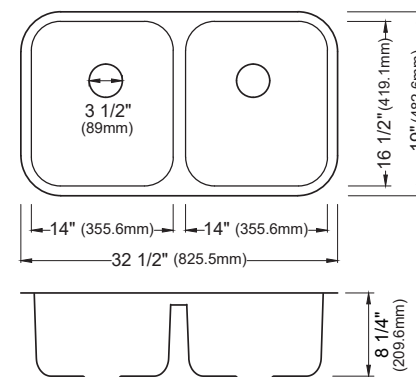

E-360R	E-350	E-340	E-320	E-315
SIZE	32 1/2" x 21 1/8" x 8 3/8"	32 1/2" x 19" x 8 1/4"	30 3/4" x 18 3/4" x 9"	24" x 18" x 8 3/4"	16" x 18 1/4" x 7 1/2"
MATERIAL	T304 18G Stainless Steel	T304 18G Stainless Steel	T304 18G Stainless Steel	T304 18G Stainless Steel	T304 18G Stainless Steel
INSTALL TYPE	Seamless Undermount	Seamless Undermount	Seamless Undermount	Seamless Undermount	Seamless Undermount
CONFIGURATION	Large/Small Bowl	Double Bowl	Single Bowl	Single Bowl	Single Bowl
MIN. CABINET SIZE	33"	33"	33"	27"	18"
OPTIONAL DRAINS	L-1, L-2, L-2DF	L-1, L-2, L-2DF	L-1, L-2, L-2DF	L-1, L-2, L-2DF	L-1, L-2, L-2DF
OPTIONAL GRID	GR-3002, GR-3003	GR-3001	GR-3004	GR-3005	N/A