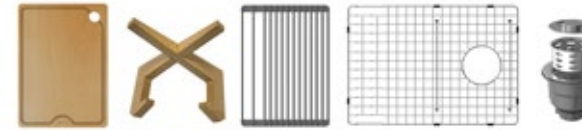

WSTMDB3323-PK1	WSTMSB3333-PK1	WSTMSB2833-PK1	WSTMSB2533-PK1
SIZE	33" x 22" x 10"	33" x 22" x 10"	28" x 22" x 10"	25" x 22" x 10"
MATERIAL	T304 16G Stainless Steel	T304 16G Stainless Steel	T304 16G Stainless Steel	T304 16G Stainless Steel
INSTALL TYPE	Top Mount	Top Mount	Top Mount	Top Mount
CONFIGURATION	Double Bowl	Single Bowl	Single Bowl	Single Bowl
MIN. CABINET SIZE	33"	33"	30"	27"
OPTIONAL GRIDS	GR-4012L GR-4012R	GR-4004	GR-4011	GR-4010
OPTIONAL DRAINS	L-1, L-2	L-1, L-2	L-1, L-2	L-1, L-2
CORNER RADIUS	R15	R15	R15	R15