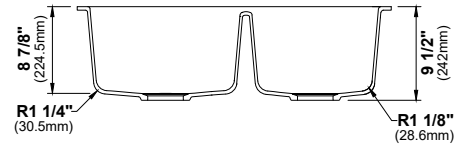

- BL BR GR
- CN BI WH

MODEL: QU-670
Quartz Large Single Bowl Kitchen Sink