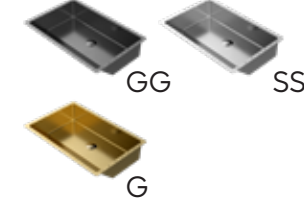

BC

MODEL: CCU500
Stainless Steel Undermount Bathroom Vanity Sink