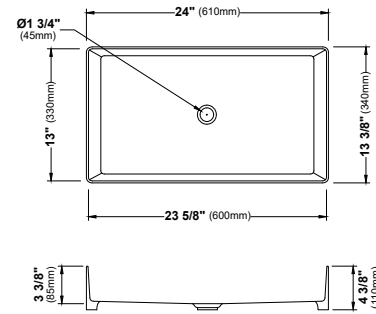

MODEL: VC-507
Vitreous China Vessel Bathroom Vanity Sink