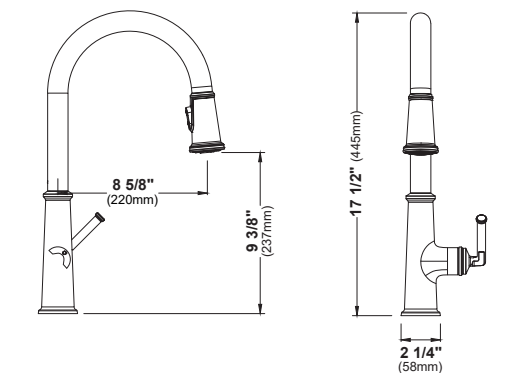

MODEL: KKF220  
**Bluffton**

MODEL: KKF310  
**Auburn**

MODEL: KKF240  
**Weybridge**

MODEL: KKF320  
**Kentland**

MODEL: KKF330  
**Elwood**

MODEL: KKF340  
**Kadoma**

HEIGHT	22 1/2"
SPOUT REACH	9"
SPOUT HEIGHT	7 3/8"
CONFIGURATION	Non-retractable
WATER FLOW	1.8 GPM
SPRAY HEAD	2 Function
SENSOR	No