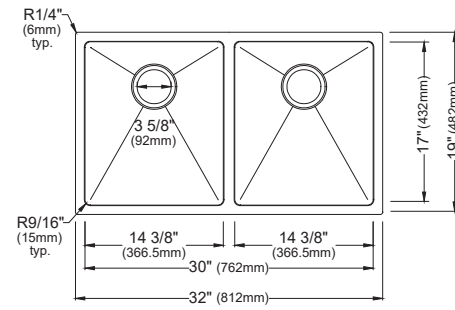

EL-76-D1-PK1 EL-79-D1-PK1 WS-37-D1-PK1 WS-31-D1-PK1 WST-28-D1-PK1 WST-26-D1-PK1 WSA-45-D1-PK1

	EL-76-D1-PK1	EL-79-D1-PK1	WS-37-D1-PK1	WS-31-D1-PK1	WST-28-D1-PK1	WST-26-D1-PK1	WSA-45-D1-PK1
SIZE	32" x 19" x 10"	32" x 19" x 10"	32" x 18 3/4" x 10"	15" x 18 3/4" x 10"	33" x 22" x 10"	33" x 22" x 10"	33" x 21" x 10"
MATERIAL	T304 16G Stainless Steel	T304 16G Stainless Steel	T304 16G Stainless Steel	T304 16G Stainless Steel	T304 16G Stainless Steel	T304 16G Stainless Steel	T304 16G Stainless Steel
INSTALL TYPE	Undermount	Undermount	Undermount	Undermount	Top Mount	Top Mount	Apron Front
CONFIGURATION	Double Bowl	Single Bowl	Single Bowl	Single Bowl	Double Bowl	Single Bowl	Single Bowl
MIN. CABINET SIZE	36"	36"	36"	18"	33"	33"	30"
CORNER RADIUS	R15	R15	R15	R15	R15	R15	R15