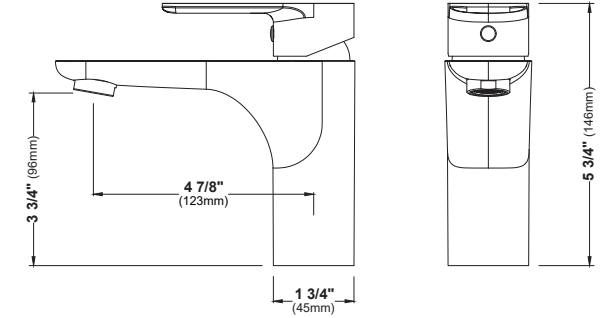

MODEL: KBF412  
**Woodburn**

MODEL: KBF414  
**Woodburn**

MODEL: KBF416  
**Woodburn**

MODEL: KBF420  
**Kayes**

MODEL: KBF422  
**Kayes**

	KBF410	KBF412	KBF414	KBF416	KBF420	KBF422
HEIGHT	6 5/8"	11 5/8"	6 1/4"	7 3/8"	5 13/16"	12 5/16"
SPOUT REACH	4 5/8"	5 1/4"	4 5/8"	4 5/8"	4 13/16"	5 15/16"
SPOUT HEIGHT	3 7/8"	8 7/8"	4"	5 1/8"	3 13/16"	10 5/16"
INSTALL TYPE	Single Hole	Single Hole Vessel	Three Hole	Two Hole	Single Hole	Single Hole Vessel
STYLE	Single Lever	Single Lever	Dual Lever	Dual Lever	Single Lever	Single Lever
ACCESSORIES	Pop-up Drain	Pop-up Drain	Pop-Up Drain	Pop-Up Drain	Pop-Up Drain	Pop-Up Drain