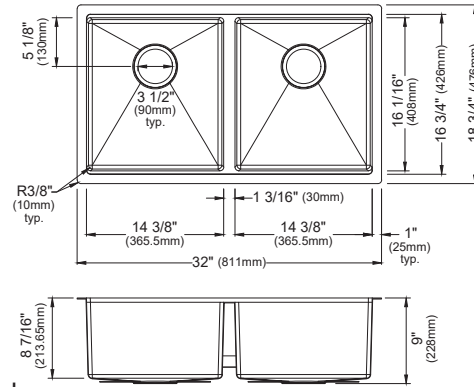

MODEL: HST2522SB  
Matrix Steel Top Mount Single Bowl Workstation Sink

MODEL: HST1719SB  
Matrix Steel Top Mount Single Bowl Workstation Bar Sink

	HST3322DB	HST2522SB	HST1719SB	HST3322SB
SIZE	33" x 22" x 9"	25" x 22" x 9"	17" x 19" x 9"	33" x 22" x 9"
MATERIAL	T304 16G Bowl, 12G Deck	T304 16G Bowl, 12G Deck	T304 16G Bowl, 12G Deck	T304 16G Bowl, 12G Deck
INSTALL TYPE	Top Mount	Top Mount	Top Mount	Top Mount
CONFIGURATION	Double Bowl	Single Bowl	Single Bowl	Single Bowl
MIN. CABINET SIZE	33"	27"	18"	33"
BOWL CORNER RADIUS	R10	R10	R10	R10
DECK CORNER RADIUS	R0	R0	R0	R0

SIZE	33" x 22" x 9"	25" x 22" x 9"	17" x 19" x 9"	33" x 22" x 9"
MATERIAL	T304 16G Bowl, 12G Deck	T304 16G Bowl, 12G Deck	T304 16G Bowl, 12G Deck	T304 16G Bowl, 12G Deck
INSTALL TYPE	Top Mount	Top Mount	Top Mount	Top Mount
CONFIGURATION	Double Bowl	Single Bowl	Single Bowl	Single Bowl
MIN. CABINET SIZE	33"	27"	18"	33"
BOWL CORNER RADIUS	R10	R10	R10	R10
DECK CORNER RADIUS	R0	R0	R0	R0