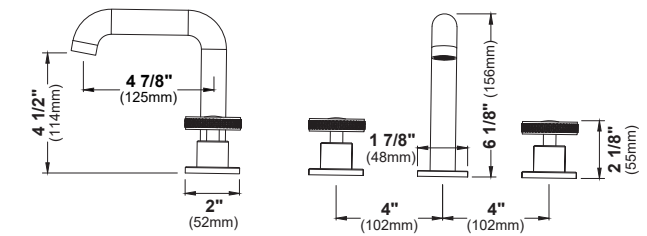

MODEL: KBF460  
**Tryst**

MODEL: KBF470  
**Vineyard**

MODEL: KBF462  
**Tryst**

MODEL: KBF472  
**Vineyard**

MODEL: KBF464  
**Tryst**

MODEL: KBF474  
**Vineyard**

MODEL: KBF466  
**Tryst**

	KBF460	KBF462	KBF464	KBF466	KBF470	KBF472	KBF474
HEIGHT	7 1/2"	11 1/4"	6 1/8"	6 1/8"	8 5/8"	13 7/8"	8 1/8"
SPOUT REACH	5 7/8"	5 7/8"	4 7/8"	4 7/8"	6 1/4"	7 1/8"	6 1/4"
SPOUT HEIGHT	3 3/8"	7 1/8"	4 1/2"	4 1/2"	3 5/8"	9"	4"
INSTALL TYPE	Single Hole	Single Hole Vessel	Three Hole	Three Hole	Single Hole	Single Hole Vessel	Three Hole
STYLE	Single Lever	Single Lever	Dual Lever	Dual Knob	Single Lever	Single Lever	Dual Lever
ACCESSORIES	Pop-up Drain	Pop-up Drain	Pop-Up Drain	Pop-Up Drain	Pop-Up Drain	Pop-Up Drain	Pop-Up Drain