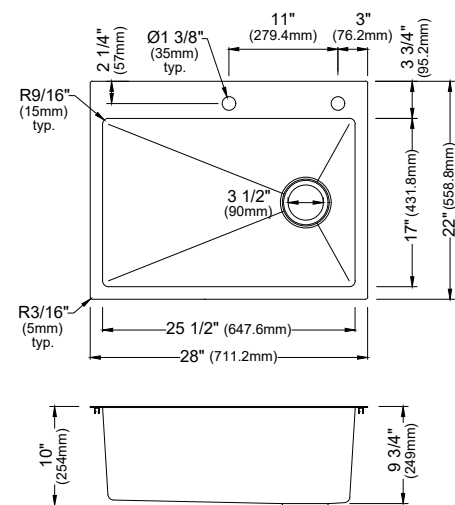

MODEL: TMSB2831-PK1  
Stainless Steel Top Mount Single Bowl Kitchen Sink

	TMDB3321-PK1	TMSB3331-PK1	TMSB2831-PK1	TMSB2531-PK1
SIZE	33" x 22" x 10"	33" x 22" x 9"	28" x 22" x 10"	25" x 22" x 10"
MATERIAL	T304 16G Stainless Steel	T304 16G Stainless Steel	T304 16G Stainless Steel	T304 16G Stainless Steel
INSTALL TYPE	Top Mount	Top Mount	Top Mount	Top Mount
CONFIGURATION	Double Bowl	Single Bowl	Single Bowl	Single Bowl
MIN. CABINET SIZE	33"	33"	30"	27"
OPTIONAL GRIDS	GR-4003L GR-4003R	GR-4004	GR-4002	GR-4001
OPTIONAL DRAINS	L-1, L-2	L-1, L-2	L-1, L-2	L-1, L-2
CORNER RADIUS	R15	R15	R15	R15