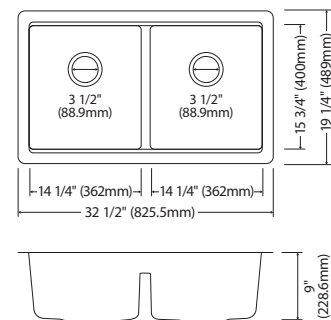

MODEL: QUWS-880

Quartz Double Bowl Undermount Workstation Kitchen Sink