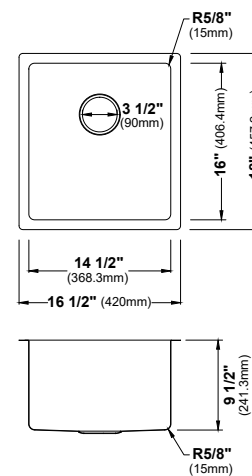

MODEL: SU77
Stainless Steel Undermount Double Bowl Kitchen Sink