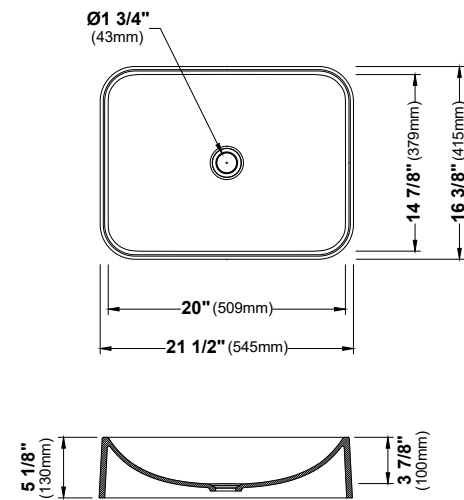

MODEL: SQS500

WH GR BL IB SG PG

Spark
Quartz Bathroom Vanity Sink