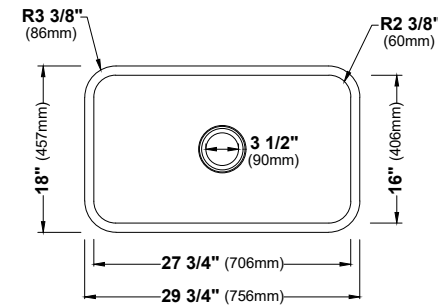

MODEL: PRU33L
Stainless Steel Undermount Small/Large Bowl Kitchen Sink

PRU31	
SIZE	32 1/4" x 18 1/2" x 9"
MATERIAL	T304 18G Stainless Steel
INSTALL TYPE	Undermount
CONFIGURATION	Double Bowl
MIN. CABINET SIZE	36"
OPTIONAL GRIDS	GR-3102
OPTIONAL DRAINS	L-1, L-2, L-2DF

PRU32	
SIZE	32" x 18 1/2" x 9"
MATERIAL	T304 18G Stainless Steel
INSTALL TYPE	Undermount
CONFIGURATION	Double Bowl
MIN. CABINET SIZE	36"
OPTIONAL GRIDS	GR-3108
OPTIONAL DRAINS	L-1, L-2, L-2DF

PRU33R	
SIZE	31 1/2" x 20 1/2" x 9"
MATERIAL	T304 18G Stainless Steel
INSTALL TYPE	Undermount
CONFIGURATION	Large/Small Bowl
MIN. CABINET SIZE	36"
OPTIONAL GRIDS	GR-3103, GR-3104
OPTIONAL DRAINS	L-1, L-2, L-2DF

PRU33L	
SIZE	31 1/2" x 20 1/2" x 9"
MATERIAL	T304 18G Stainless Steel
INSTALL TYPE	Undermount
CONFIGURATION	Small/Large Bowl
MIN. CABINET SIZE	36"
OPTIONAL GRIDS	GR-3103, GR-3104
OPTIONAL DRAINS	L-1, L-2, L-2DF

PRU35	
SIZE	29 3/4" x 18" x 9"
MATERIAL	T304 18G Stainless Steel
INSTALL TYPE	Undermount
CONFIGURATION	Single Bowl
MIN. CABINET SIZE	33"
OPTIONAL GRIDS	GR-3105
OPTIONAL DRAINS	L-1, L-2, L-2DF

PRU36	
SIZE	32 3/8" x 18 1/2" x 9"
MATERIAL	T304 18G Stainless Steel
INSTALL TYPE	Undermount
CONFIGURATION	Single Bowl
MIN. CABINET SIZE	36"
OPTIONAL GRIDS	GR-3101
OPTIONAL DRAINS	L-1, L-2, L-2DF

PRU37	
SIZE	23 3/8" x 17 3/4" x 9"
MATERIAL	T304 18G Stainless Steel
INSTALL TYPE	Undermount
CONFIGURATION	Single Bowl
MIN. CABINET SIZE	27"
OPTIONAL GRIDS	GR-3106
OPTIONAL DRAINS	L-1, L-2, L-2DF

PRU39	
SIZE	15" x 12 5/8" x 7"
MATERIAL	T304 18G Stainless Steel
INSTALL TYPE	Undermount
CONFIGURATION	Single Bowl
MIN. CABINET SIZE	18"
OPTIONAL GRIDS	GR-3107
OPTIONAL DRAINS	L-1, L-2, L-2DF