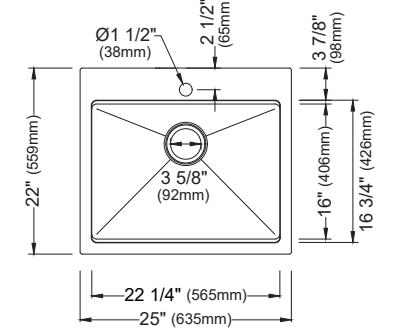

MODEL: WST-20-PK1
Stainless Steel Top Mount Single Bowl Kitchen Sink