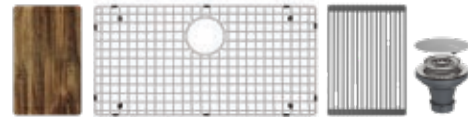

MODEL: WSA-45-PK3  
Stainless Steel Large Single Bowl Apron Front Workstation Sink

MODEL: WS-37-PK4  
 Stainless Steel Undermount Large Single Bowl Workstation Sink

MODEL: WS-37-PK5  
 Stainless Steel Undermount Large Single Bowl Workstation Sink