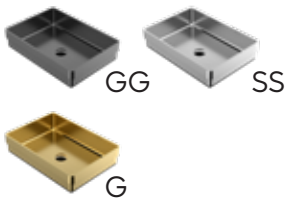

BC

MODEL: CCU100
Stainless Steel Undermount Bathroom Vanity Sink