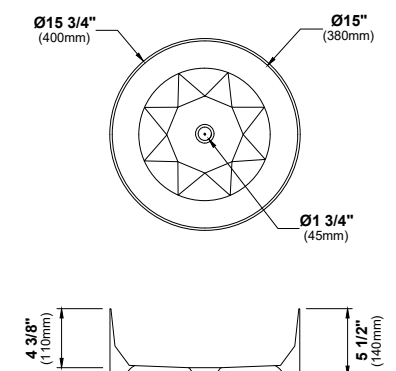

MODEL: VC-411  
Vitreous China Vessel Bathroom Vanity Sink

MODEL: VC-420  
Vitreous China Vessel Bathroom Vanity Sink

MODEL: VC-421  
Vitreous China Vessel Bathroom Vanity Sink

	VC-303	VC-401	VC-402	VC-410	VC-411	VC-420	VC-421
SIZE	26 3/4" x 17" x 3 3/8"	18" x 18" x 4"	18 5/8" x 18 5/8" x 6"	16 3/8" x 16 3/8" x 4 3/4"	15 3/4" x 15 3/4" x 5 1/4"	18 1/8" x 18 1/8" x 4 1/2"	15 3/4" x 15 3/4" x 4 3/8"
MATERIAL	Vitreous China	Vitreous China	Vitreous China	Vitreous China	Vitreous China	Vitreous China	Vitreous China
INSTALL TYPE	Vessel	Vessel	Vessel	Vessel	Vessel	Vessel	Vessel
FINISH	Gloss	Gloss	Gloss	Gloss	Gloss	Gloss	Gloss
MIN. CABINET SIZE	30"	21"	21"	21"	18"	21"	18"