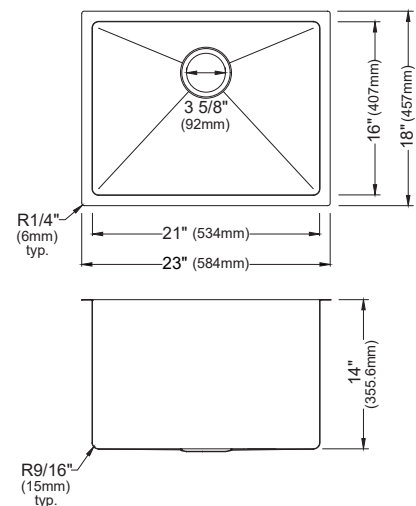

MODEL: EL-79-PK1
Stainless Steel Undermount Large Single Bowl Kitchen Sink

MODEL: EL-74-PK1
Stainless Steel Undermount Single Bowl Laundry Sink