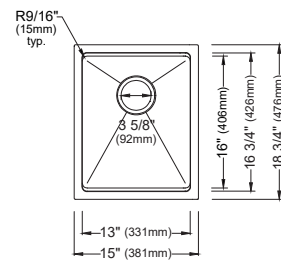

MODEL: WS-31-D1-PK1
Stainless Steel Undermount Single Bowl Workstation Bar Sink

EL-76-D1-PK1 EL-79-D1-PK1 WS-37-D1-PK1 WS-31-D1-PK1 WST-28-D1-PK1 WST-26-D1-PK1 WSA-45-D1-PK1

	EL-76-D1-PK1	EL-79-D1-PK1	WS-37-D1-PK1	WS-31-D1-PK1	WST-28-D1-PK1	WST-26-D1-PK1	WSA-45-D1-PK1
SIZE	32" x 19" x 10"	32" x 19" x 10"	32" x 18 3/4" x 10"	15" x 18 3/4" x 10"	33" x 22" x 10"	33" x 22" x 10"	33" x 21" x 10"
MATERIAL	T304 16G Stainless Steel	T304 16G Stainless Steel	T304 16G Stainless Steel	T304 16G Stainless Steel	T304 16G Stainless Steel	T304 16G Stainless Steel	T304 16G Stainless Steel
INSTALL TYPE	Undermount	Undermount	Undermount	Undermount	Top Mount	Top Mount	Apron Front
CONFIGURATION	Double Bowl	Single Bowl	Single Bowl	Single Bowl	Double Bowl	Single Bowl	Single Bowl
MIN. CABINET SIZE	36"	36"	36"	18"	33"	33"	30"
CORNER RADIUS	R15	R15	R15	R15	R15	R15	R15