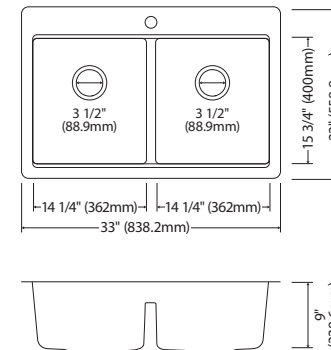

MODEL: QTWS-880

Quartz Double Bowl Top Mount Workstation Kitchen Sink