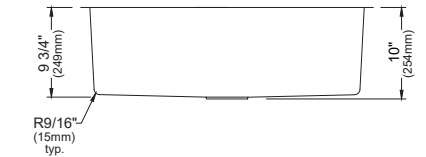

MODEL: WS-31-D1-PK1
Stainless Steel Undermount Single Bowl Workstation Bar Sink

EL-76-D1-PK1 EL-79-D1-PK1 WS-37-D1-PK1 WS-31-D1-PK1 WST-28-D1-PK1 WST-26-D1-PK1 WSA-45-D1-PK1

	EL-76-D1-PK1	EL-79-D1-PK1	WS-37-D1-PK1	WS-31-D1-PK1	WST-28-D1-PK1	WST-26-D1-PK1	WSA-45-D1-PK1
SIZE	32" x 19" x 10"	32" x 19" x 10"	32" x 18 3/4" x 10"	15" x 18 3/4" x 10"	33" x 22" x 10"	33" x 22" x 10"	33" x 21" x 10"
MATERIAL	T304 16G Stainless Steel	T304 16G Stainless Steel	T304 16G Stainless Steel	T304 16G Stainless Steel	T304 16G Stainless Steel	T304 16G Stainless Steel	T304 16G Stainless Steel
INSTALL TYPE	Undermount	Undermount	Undermount	Undermount	Top Mount	Top Mount	Apron Front
CONFIGURATION	Double Bowl	Single Bowl	Single Bowl	Single Bowl	Double Bowl	Single Bowl	Single Bowl
MIN. CABINET SIZE	36"	36"	36"	18"	33"	33"	30"
CORNER RADIUS	R15	R15	R15	R15	R15	R15	R15