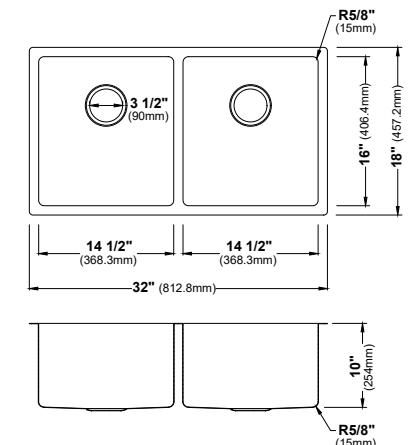

MODEL: SU76
Stainless Steel Undermount Double Bowl Kitchen Sink