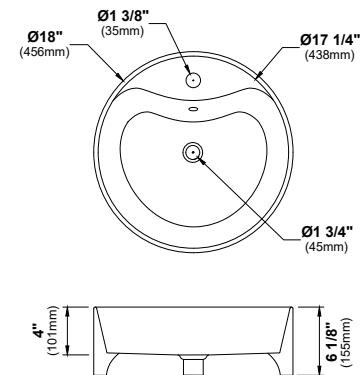

MODEL: VC-402
Vitreous China Vessel Bathroom Vanity Sink