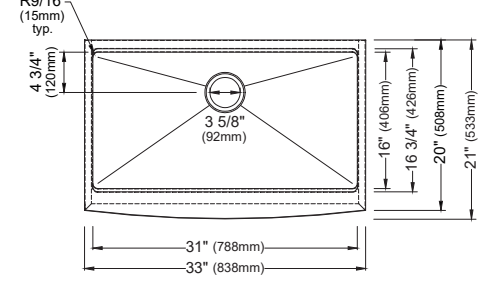

EL-76-D1-PK1 EL-79-D1-PK1 WS-37-D1-PK1 WS-31-D1-PK1 WST-28-D1-PK1 WST-26-D1-PK1 WSA-45-D1-PK1

	EL-76-D1-PK1	EL-79-D1-PK1	WS-37-D1-PK1	WS-31-D1-PK1	WST-28-D1-PK1	WST-26-D1-PK1	WSA-45-D1-PK1
SIZE	32" x 19" x 10"	32" x 19" x 10"	32" x 18 3/4" x 10"	15" x 18 3/4" x 10"	33" x 22" x 10"	33" x 22" x 10"	33" x 21" x 10"
MATERIAL	T304 16G Stainless Steel	T304 16G Stainless Steel	T304 16G Stainless Steel	T304 16G Stainless Steel	T304 16G Stainless Steel	T304 16G Stainless Steel	T304 16G Stainless Steel
INSTALL TYPE	Undermount	Undermount	Undermount	Undermount	Top Mount	Top Mount	Apron Front
CONFIGURATION	Double Bowl	Single Bowl	Single Bowl	Single Bowl	Double Bowl	Single Bowl	Single Bowl
MIN. CABINET SIZE	36"	36"	36"	18"	33"	33"	30"
CORNER RADIUS	R15	R15	R15	R15	R15	R15	R15