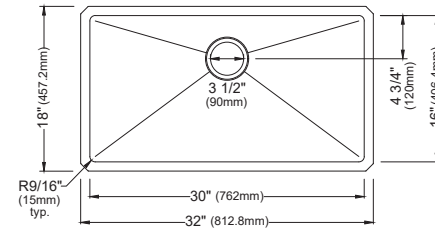

EL-76-D1-PK1 EL-79-D1-PK1 WS-37-D1-PK1 WS-31-D1-PK1 WST-28-D1-PK1 WST-26-D1-PK1 WSA-45-D1-PK1

	EL-76-D1-PK1	EL-79-D1-PK1	WS-37-D1-PK1	WS-31-D1-PK1	WST-28-D1-PK1	WST-26-D1-PK1	WSA-45-D1-PK1
SIZE	32" x 19" x 10"	32" x 19" x 10"	32" x 18 3/4" x 10"	15" x 18 3/4" x 10"	33" x 22" x 10"	33" x 22" x 10"	33" x 21" x 10"
MATERIAL	T304 16G Stainless Steel	T304 16G Stainless Steel	T304 16G Stainless Steel	T304 16G Stainless Steel	T304 16G Stainless Steel	T304 16G Stainless Steel	T304 16G Stainless Steel
INSTALL TYPE	Undermount	Undermount	Undermount	Undermount	Top Mount	Top Mount	Apron Front
CONFIGURATION	Double Bowl	Single Bowl	Single Bowl	Single Bowl	Double Bowl	Single Bowl	Single Bowl
MIN. CABINET SIZE	36"	36"	36"	18"	33"	33"	30"
CORNER RADIUS	R15	R15	R15	R15	R15	R15	R15