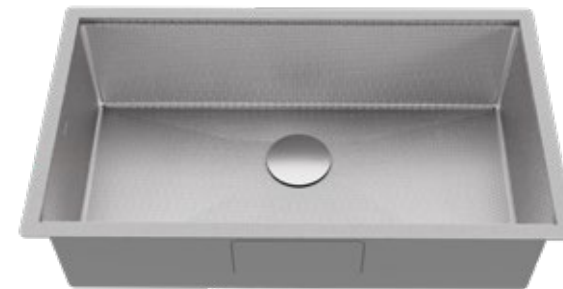

HSU3219DB	HSU2419SB	HSU1717SB	HSU3219SB	HSU3320SB
SIZE	32" x 18 3/4" x 9"	24" x 18 3/4" x 9"	17" x 17" x 9"	32" x 18 3/4" x 9"	33" x 20" x 10"
MATERIAL	T304 16G Bowl	T304 16G Bowl	T304 16G Bowl	T304 16G Bowl	T304 16G Bowl
INSTALL TYPE	Undermount	Undermount	Undermount	Undermount	Apron Front
CONFIGURATION	Double Bowl	Single Bowl	Single Bowl	Single Bowl	Single Bowl
MIN. CABINET SIZE	36"	27"	21"	36"	33"
CORNER RADIUS	R10	R10	R10	R10	R15