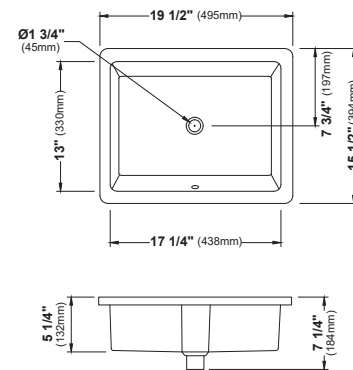

MODEL: VC-111
Vitreous China Undermount Bathroom Vanity Sink