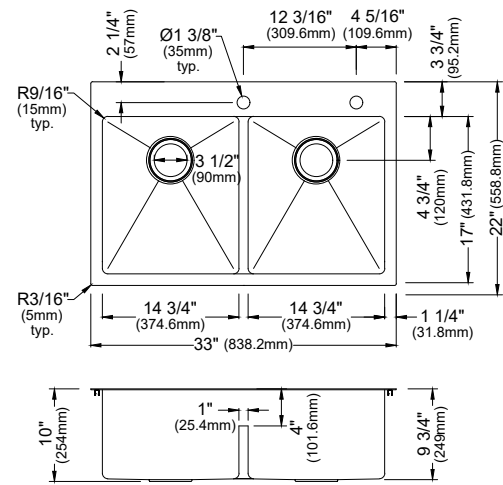

TMDB3321-PK1	TMSB3331-PK1	TMSB2831-PK1	TMSB2531-PK1
SIZE	33" x 22" x 10"	33" x 22" x 9"	28" x 22" x 10"	25" x 22" x 10"
MATERIAL	T304 16G Stainless Steel	T304 16G Stainless Steel	T304 16G Stainless Steel	T304 16G Stainless Steel
INSTALL TYPE	Top Mount	Top Mount	Top Mount	Top Mount
CONFIGURATION	Double Bowl	Single Bowl	Single Bowl	Single Bowl
MIN. CABINET SIZE	33"	33"	30"	27"
OPTIONAL GRIDS	GR-4003L GR-4003R	GR-4004	GR-4002	GR-4001
OPTIONAL DRAINS	L-1, L-2	L-1, L-2	L-1, L-2	L-1, L-2
CORNER RADIUS	R15	R15	R15	R15