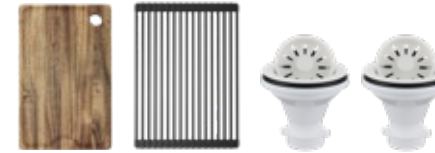

MODEL: FCWSF33DBWH-PK1
Fireclay Large/Small Bowl Apron Front Workstation Kitchen Sink