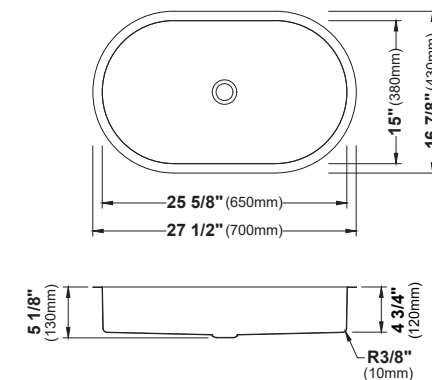

BC

MODEL: CCU300
Stainless Steel Undermount Bathroom Vanity Sink