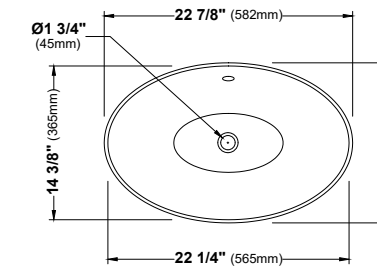

MODEL: VC-302
Vitreous China Vessel Bathroom Vanity Sink