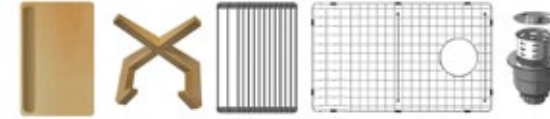

MODEL: UUMSB2732-PK1
Stainless Steel Undermount Large Single Bowl Workstation Sink