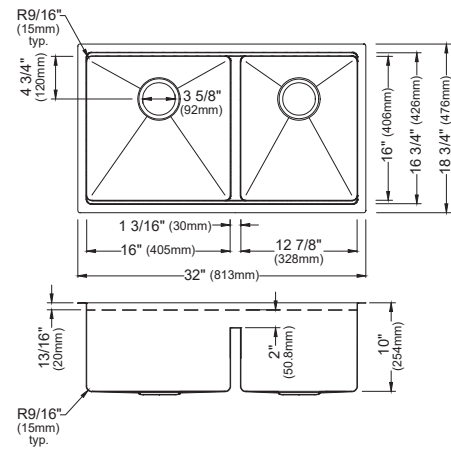

MODEL: WS-40-PK4
Stainless Steel Undermount Large/Small Bowl Workstation Sink