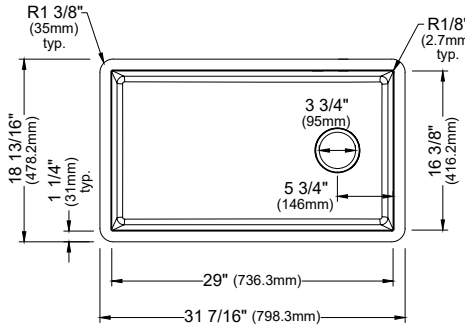

- BL BR GR
- CN BI WH

MODEL: QU-670
Quartz Large Single Bowl Kitchen Sink