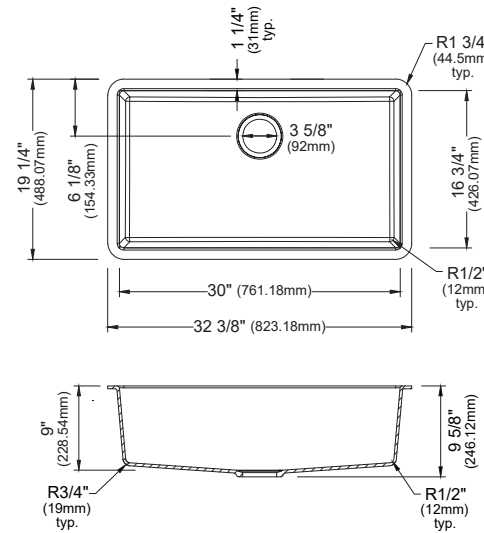

- BL BR GR
- CN BI WH

MODEL: QU-820
Quartz Single Bowl Kitchen Sink