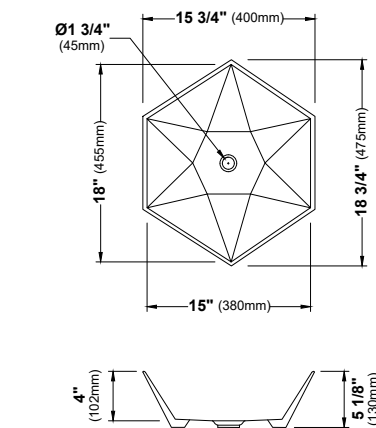

MODEL: VC-603
Vitreous China Vessel Bathroom Vanity Sink