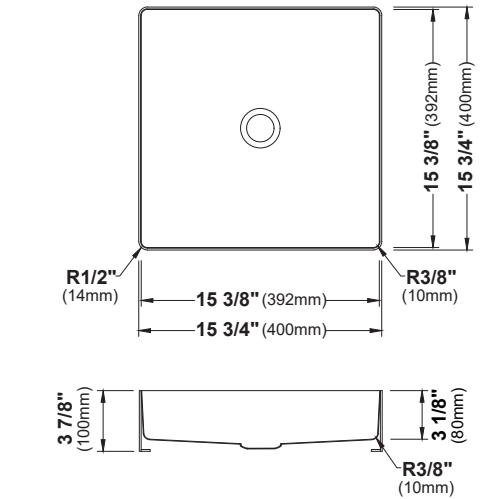

BC

MODEL: CCV400  
Stainless Steel Bathroom Vessel Sink

BC

MODEL: CCV500  
Stainless Steel Bathroom Vessel Sink

BC

MODEL: CCV600  
Stainless Steel Bathroom Vessel Sink

	CCV100	CCV200	CCV300	CCV350	CCV400	CCV500	CCV600
SIZE	15" x 15" x 4 3/8"	14 1/8" x 14 1/8" x 4 3/8"	15 3/4" x 15 3/4" x 4 3/4"	15 3/4" x 15 3/4" x 4 3/4"	21 5/8" x 13 3/4" x 4 1/2"	15 3/4" x 15 3/4" x 3 7/8"	23 5/8" x 15 3/4" x 3 7/8"
MATERIAL	Stainless Steel	Stainless Steel	Stainless Steel	Stainless Steel	Stainless Steel	Stainless Steel	Stainless Steel
INSTALL TYPE	Vessel	Vessel	Vessel	Vessel	Vessel	Vessel	Vessel
FINISH	Brushed	Brushed	Brushed	Brushed	Brushed	Brushed	Brushed
MIN. CABINET SIZE	18"	18"	18"	18"	24"	18"	27"
POP-UP DRAIN	Included	Included	Included	Included	Included	Included	Included