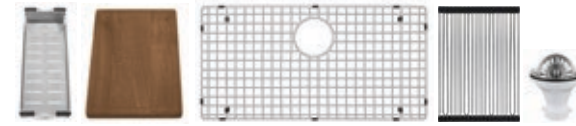

MODEL: WS-40-PK3
Stainless Steel Undermount Large/Small Bowl Workstation Sink