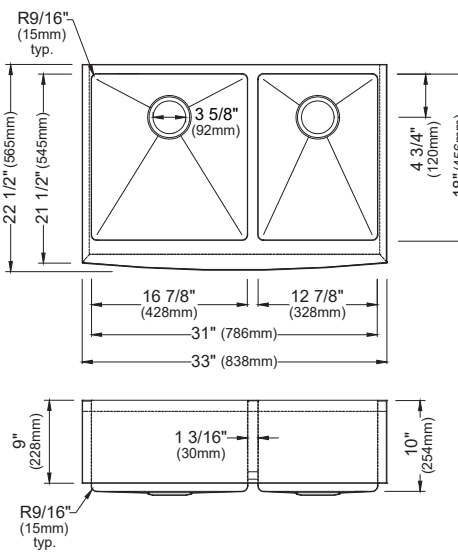

MODEL: EL-82-PK1  
Stainless Steel Large Single Bowl Apron Front Sink

MODEL: EL-86-PK1  
Stainless Steel Large/Small Bowl Apron Front Sink

	EL-88-PK1	EL-87-PK1	EL-86-PK1	EL-84-PK1	EL-82-PK1
SIZE	36" x 22 1/2" x 10"	36" x 22 1/2" x 10"	33" x 22 1/2" x 10"	33" x 22 1/2" x 10"	30" x 22 1/2" x 10"
MATERIAL	T304 16G Stainless Steel	T304 16G Stainless Steel	T304 16G Stainless Steel	T304 16G Stainless Steel	T304 16G Stainless Steel
INSTALL TYPE	Apron Front	Apron Front	Apron Front	Apron Front	Apron Front
CONFIGURATION	Double Bowl	Large/Small Bowl	Large/Small Bowl	Single Bowl	Single Bowl
MIN. CABINET SIZE	36"	36"	33"	33"	30"
OPTIONAL DRAINS	L-2, L-2DF	L-2, L-2DF	L-2, L-2DF	L-2, L-2DF	L-2, L-2DF
CORNER RADIUS	R15	R15	R15	R15	R15