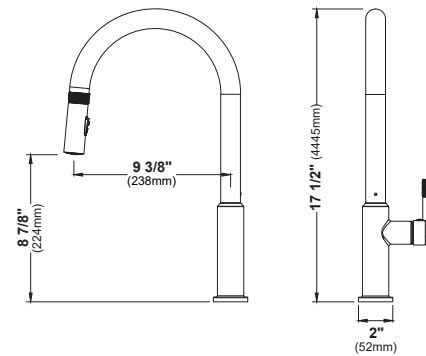

KKF310   KKF320   KKF330   KKF340

HEIGHT	16¹/₁₆"	15"	17¹³/₁₆"	16⁷/₁₆"
SPOUT REACH	9"	9¹/₈"	8¹/₁₆"	8¹/₂"
SPOUT HEIGHT	8³/₁₆"	8¹/₂"	9"	7¹³/₁₆"
CONFIGURATION	Pull Down	Pull Down	Pull Down	Pull Down
WATER FLOW	1.8 GPM	1.8 GPM	1.8 GPM	1.8 GPM
SPRAY HEAD	2 Function	2 Function	2 Function	3 Function
SENSOR	No	No	No	Yes/Front

KKF350   KKF360   KKF365   KKF370

HEIGHT	17¹/₁₆"	24¹/₄"	17¹/₂"	15⁵/₈"
SPOUT REACH	9³/₈"	8¹/₁₆"	8¹/₂"	7⁷/₈"
SPOUT HEIGHT	8¹³/₁₆"	7⁷/₈"	8¹⁵/₁₆"	12¹⁵/₁₆"
CONFIGURATION	Pull down	Pull Down	Pull Down	Standard
WATER FLOW	1.8 GPM	1.8 GPM	1.8 GPM	1.8 GPM
SPRAY HEAD	2 Function	1 Function	2 Function	1 Function
SENSOR	No	No	No	No