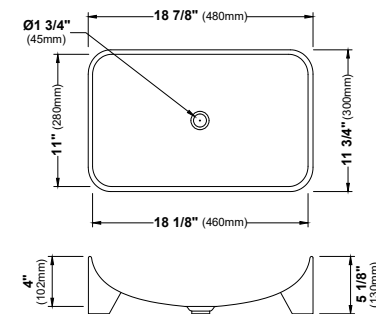

MODEL: VC-511
Vitreous China Vessel Bathroom Vanity Sink