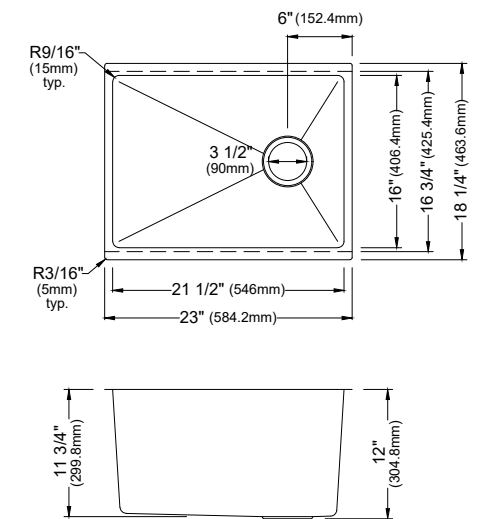

UUMDB3321-PK1 UUMSB3331-PK1 UUMSB3031-PK1 UUMSB2731-PK1 UUMSB2331-12PK1

SIZE	33" x 18 1/4" x 10"	33" x 18 1/4" x 10"	30" x 18 1/4" x 10"	27" x 18 1/4" x 10"	23" x 18 1/4" x 12"
MATERIAL	T304 16G Stainless Steel	T304 16G Stainless Steel	T304 16G Stainless Steel	T304 16G Stainless Steel	T304 16G Stainless Steel
INSTALL TYPE	Undermount	Undermount	Undermount	Undermount	Undermount
CONFIGURATION	Double Bowl	Single Bowl	Single Bowl	Single Bowl	Single Bowl
MIN. CABINET SIZE	36"	36"	33"	30"	27"
OPTIONAL GRIDS	GR-4008L GR-4008R	GR-4009	GR-4007	GR-4006	GR-4005
OPTIONAL DRAINS	L-1, L-2	L-1, L-2	L-1, L-2	L-1, L-2	L-1, L-2
CORNER RADIUS	R15	R15	R15	R15	R15