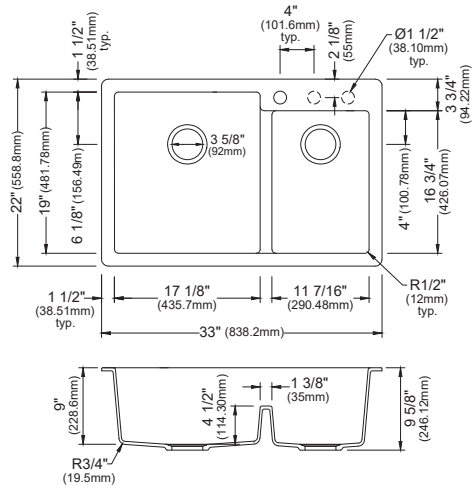

MODEL: QT-812
Quartz Large Single Bowl Kitchen Sink