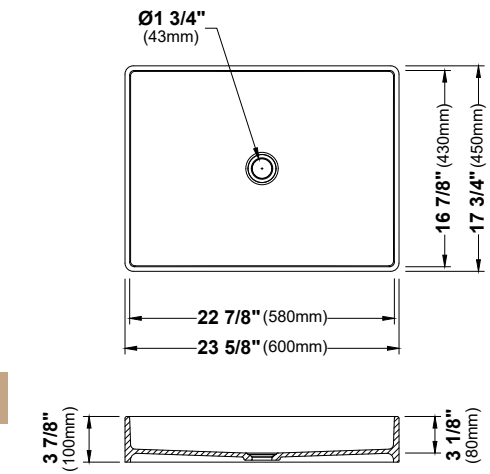

MODEL: SQS300

WH GR BL

Mirage
Quartz Bathroom Vanity Sink