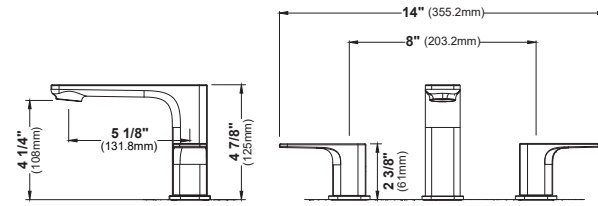

MODEL: KBF526
Randburg