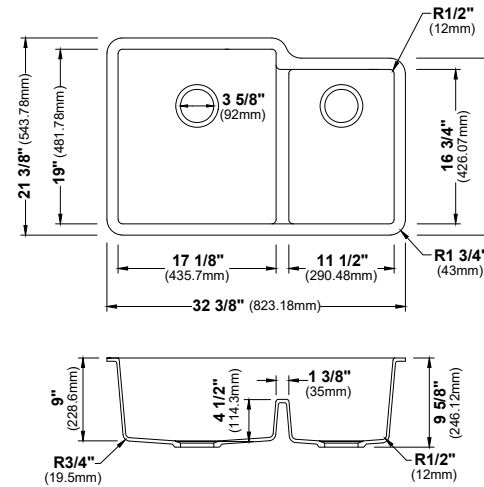

- BL BR GR
- CN BI WH

MODEL: QU-812
Quartz Large Single Bowl Kitchen Sink