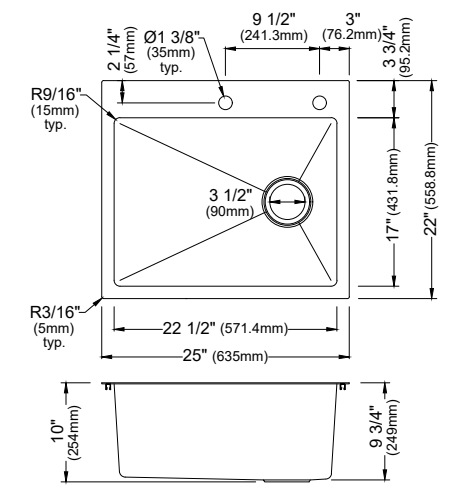

MODEL: TMDB3321-PK1
Stainless Steel Top Mount Double Bowl Kitchen Sink

	TMDB3321-PK1	TMSB3331-PK1	TMSB2831-PK1	TMSB2531-PK1
SIZE	33" x 22" x 10"	33" x 22" x 9"	28" x 22" x 10"	25" x 22" x 10"
MATERIAL	T304 16G Stainless Steel	T304 16G Stainless Steel	T304 16G Stainless Steel	T304 16G Stainless Steel
INSTALL TYPE	Top Mount	Top Mount	Top Mount	Top Mount
CONFIGURATION	Double Bowl	Single Bowl	Single Bowl	Single Bowl
MIN. CABINET SIZE	33"	33"	30"	27"
OPTIONAL GRIDS	GR-4003L GR-4003R	GR-4004	GR-4002	GR-4001
OPTIONAL DRAINS	L-1, L-2	L-1, L-2	L-1, L-2	L-1, L-2
CORNER RADIUS	R15	R15	R15	R15