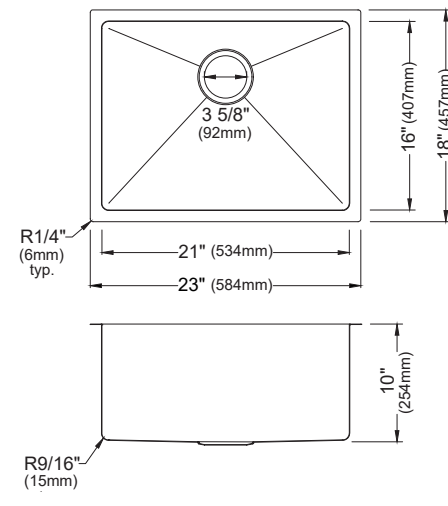

MODEL: EL-75-PK1
Stainless Steel Undermount Large Single Bowl Kitchen Sink

MODEL: EL-73-PK1
Stainless Steel Undermount Single Bowl Kitchen Sink