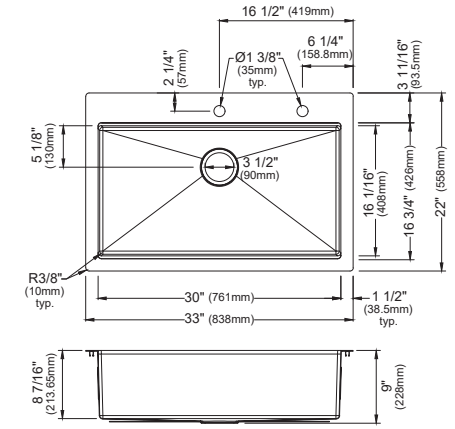

MODEL: HST2522SB  
Matrix Steel Top Mount Single Bowl Workstation Sink

MODEL: HST1719SB  
Matrix Steel Top Mount Single Bowl Workstation Bar Sink

	HST3322DB	HST2522SB	HST1719SB	HST3322SB
SIZE	33" x 22" x 9"	25" x 22" x 9"	17" x 19" x 9"	33" x 22" x 9"
MATERIAL	T304 16G Bowl, 12G Deck	T304 16G Bowl, 12G Deck	T304 16G Bowl, 12G Deck	T304 16G Bowl, 12G Deck
INSTALL TYPE	Top Mount	Top Mount	Top Mount	Top Mount
CONFIGURATION	Double Bowl	Single Bowl	Single Bowl	Single Bowl
MIN. CABINET SIZE	33"	27"	18"	33"
BOWL CORNER RADIUS	R10	R10	R10	R10
DECK CORNER RADIUS	R0	R0	R0	R0