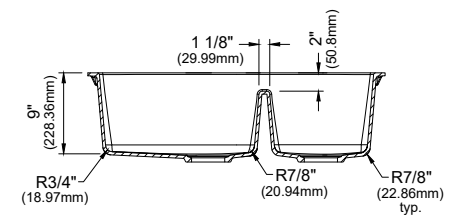

- BL BR GR
- CN BI WH

MODEL: QU-712
Quartz Large Single Bowl Kitchen Sink