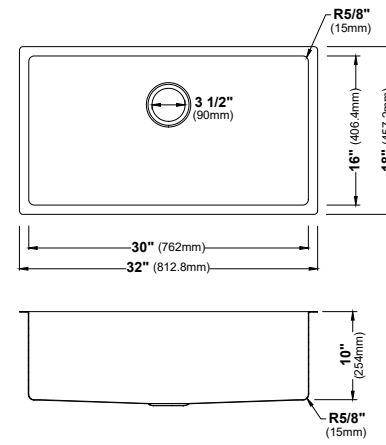

MODEL: SU74
Stainless Steel Undermount Single Bowl Kitchen Sink