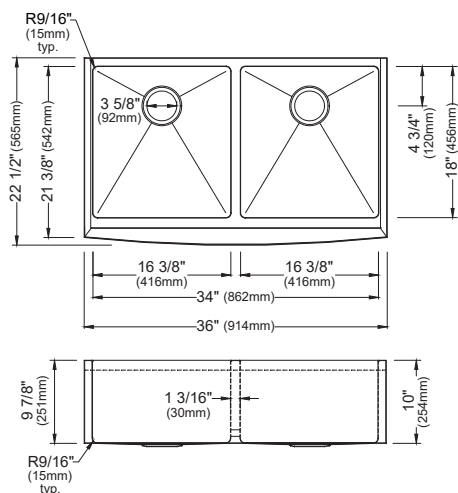

EL-88-PK1	EL-87-PK1	EL-86-PK1	EL-84-PK1	EL-82-PK1
SIZE	36" x 22 1/2" x 10"	36" x 22 1/2" x 10"	33" x 22 1/2" x 10"	33" x 22 1/2" x 10"	30" x 22 1/2" x 10"
MATERIAL	T304 16G Stainless Steel	T304 16G Stainless Steel	T304 16G Stainless Steel	T304 16G Stainless Steel	T304 16G Stainless Steel
INSTALL TYPE	Apron Front	Apron Front	Apron Front	Apron Front	Apron Front
CONFIGURATION	Double Bowl	Large/Small Bowl	Large/Small Bowl	Single Bowl	Single Bowl
MIN. CABINET SIZE	36"	36"	33"	33"	30"
OPTIONAL DRAINS	L-2, L-2DF	L-2, L-2DF	L-2, L-2DF	L-2, L-2DF	L-2, L-2DF
CORNER RADIUS	R15	R15	R15	R15	R15

SIZE	36" x 22 1/2" x 10"	36" x 22 1/2" x 10"	33" x 22 1/2" x 10"	33" x 22 1/2" x 10"	30" x 22 1/2" x 10"
MATERIAL	T304 16G Stainless Steel	T304 16G Stainless Steel	T304 16G Stainless Steel	T304 16G Stainless Steel	T304 16G Stainless Steel
INSTALL TYPE	Apron Front	Apron Front	Apron Front	Apron Front	Apron Front
CONFIGURATION	Double Bowl	Large/Small Bowl	Large/Small Bowl	Single Bowl	Single Bowl
MIN. CABINET SIZE	36"	36"	33"	33"	30"
OPTIONAL DRAINS	L-2, L-2DF	L-2, L-2DF	L-2, L-2DF	L-2, L-2DF	L-2, L-2DF
CORNER RADIUS	R15	R15	R15	R15	R15