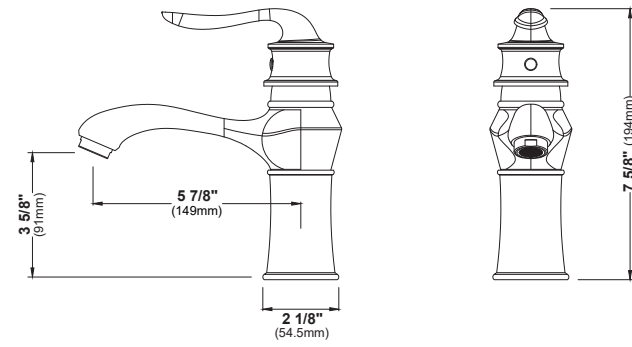

KBF430	KBF432	KBF442	KBF450
HEIGHT	7 1/8"	13 5/8"	12 1/4"	5"
SPOUT REACH	5 7/8"	5 7/8"	5 1/8"	5 7/8"
SPOUT HEIGHT	3 5/8"	9 9/16"	9 3/4"	3 3/16"
INSTALL TYPE	Single Hole	Single Hole Vessel	Single Hole Vessel	Three Hole
STYLE	Single Lever	Single Lever	Single Lever	Dual Lever
ACCESSORIES	Pop-up Drain	Pop-up Drain	Pop-Up Drain	Pop-Up Drain