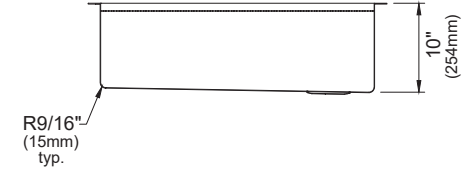

MODEL: WST-23-PK1
Stainless Steel Top Mount Large Single Bowl Kitchen Sink