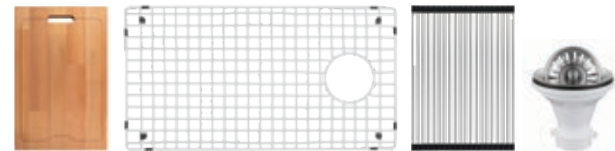

Stainless Steel Waste Chutes