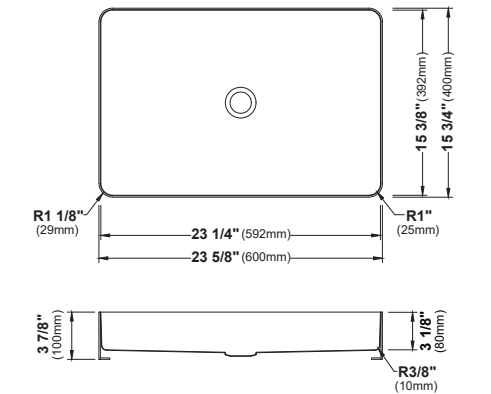

BC

MODEL: CCV400  
Stainless Steel Bathroom Vessel Sink

BC

MODEL: CCV500  
Stainless Steel Bathroom Vessel Sink

BC

MODEL: CCV600  
Stainless Steel Bathroom Vessel Sink

	CCV100	CCV200	CCV300	CCV350	CCV400	CCV500	CCV600
SIZE	15" x 15" x 4 3/8"	14 1/8" x 14 1/8" x 4 3/8"	15 3/4" x 15 3/4" x 4 3/4"	15 3/4" x 15 3/4" x 4 3/4"	21 5/8" x 13 3/4" x 4 1/2"	15 3/4" x 15 3/4" x 3 7/8"	23 5/8" x 15 3/4" x 3 7/8"
MATERIAL	Stainless Steel	Stainless Steel	Stainless Steel	Stainless Steel	Stainless Steel	Stainless Steel	Stainless Steel
INSTALL TYPE	Vessel	Vessel	Vessel	Vessel	Vessel	Vessel	Vessel
FINISH	Brushed	Brushed	Brushed	Brushed	Brushed	Brushed	Brushed
MIN. CABINET SIZE	18"	18"	18"	18"	24"	18"	27"
POP-UP DRAIN	Included	Included	Included	Included	Included	Included	Included