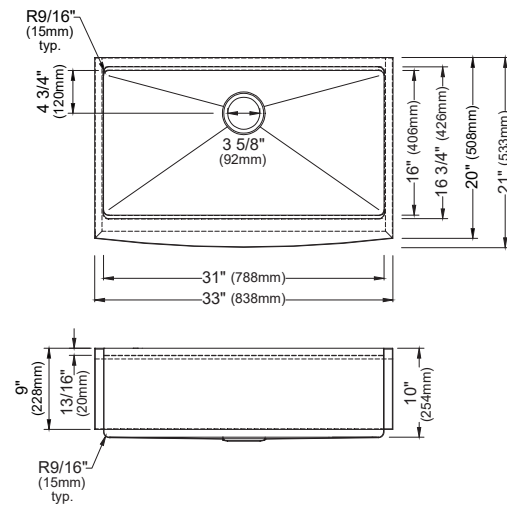

WSA-48-PK1	WSA-46-PK1	WSA-45-PK1	WSA-42-PK1
SIZE	36" x 21" x 10"	36" x 21" x 10"	33" x 21" x 10"	30" x 21" x 10"
MATERIAL	T304 16G Stainless Steel	T304 16G Stainless Steel	T304 16G Stainless Steel	T304 16G Stainless Steel
INSTALL TYPE	Apron Front	Apron Front	Apron Front	Apron Front
CONFIGURATION	Double Bowl	Single Bowl	Single Bowl	Single Bowl
MIN. CABINET SIZE	36"	36"	33"	30"
OPTIONAL DRAINS	L-2, L-2DF	L-2, L-2DF	L-2, L-2DF	L-2, L-2DF
CORNER RADIUS	R15	R15	R15	R15