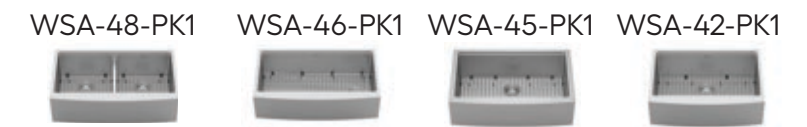

WSA-48-PK1	WSA-46-PK1	WSA-45-PK1	WSA-42-PK1
SIZE	36" x 21" x 10"	36" x 21" x 10"	33" x 21" x 10"	30" x 21" x 10"
MATERIAL	T304 16G Stainless Steel	T304 16G Stainless Steel	T304 16G Stainless Steel	T304 16G Stainless Steel
INSTALL TYPE	Apron Front	Apron Front	Apron Front	Apron Front
CONFIGURATION	Double Bowl	Single Bowl	Single Bowl	Single Bowl
MIN. CABINET SIZE	36"	36"	33"	30"
OPTIONAL DRAINS	L-2, L-2DF	L-2, L-2DF	L-2, L-2DF	L-2, L-2DF
CORNER RADIUS	R15	R15	R15	R15