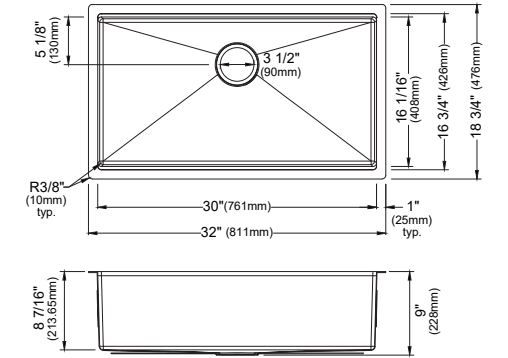

HSU3219DB	HSU2419SB	HSU1717SB	HSU3219SB	HSU3320SB
SIZE	32" x 18 3/4" x 9"	24" x 18 3/4" x 9"	17" x 17" x 9"	32" x 18 3/4" x 9"	33" x 20" x 10"
MATERIAL	T304 16G Bowl	T304 16G Bowl	T304 16G Bowl	T304 16G Bowl	T304 16G Bowl
INSTALL TYPE	Undermount	Undermount	Undermount	Undermount	Apron Front
CONFIGURATION	Double Bowl	Single Bowl	Single Bowl	Single Bowl	Single Bowl
MIN. CABINET SIZE	36"	27"	21"	36"	33"
CORNER RADIUS	R10	R10	R10	R10	R15