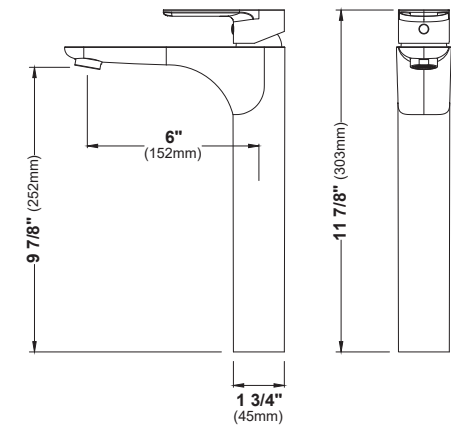

MODEL: KBF412  
**Woodburn**

MODEL: KBF414  
**Woodburn**

MODEL: KBF416  
**Woodburn**

MODEL: KBF420  
**Kayes**

MODEL: KBF422  
**Kayes**

	KBF410	KBF412	KBF414	KBF416	KBF420	KBF422
HEIGHT	6 5/8"	11 5/8"	6 1/4"	7 3/8"	5 13/16"	12 5/16"
SPOUT REACH	4 5/8"	5 1/4"	4 5/8"	4 5/8"	4 13/16"	5 15/16"
SPOUT HEIGHT	3 7/8"	8 7/8"	4"	5 1/8"	3 13/16"	10 5/16"
INSTALL TYPE	Single Hole	Single Hole Vessel	Three Hole	Two Hole	Single Hole	Single Hole Vessel
STYLE	Single Lever	Single Lever	Dual Lever	Dual Lever	Single Lever	Single Lever
ACCESSORIES	Pop-up Drain	Pop-up Drain	Pop-Up Drain	Pop-Up Drain	Pop-Up Drain	Pop-Up Drain