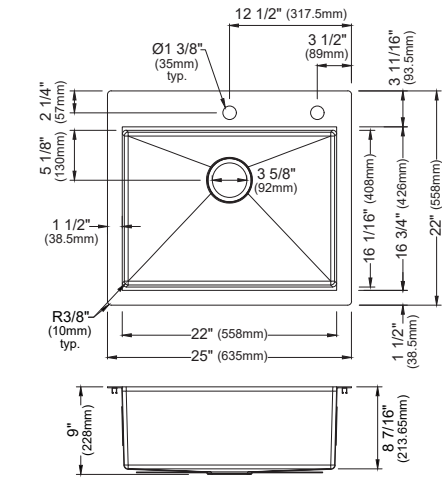

MODEL: HST2522SB  
Matrix Steel Top Mount Single Bowl Workstation Sink

MODEL: HST1719SB  
Matrix Steel Top Mount Single Bowl Workstation Bar Sink

	HST3322DB	HST2522SB	HST1719SB	HST3322SB
SIZE	33" x 22" x 9"	25" x 22" x 9"	17" x 19" x 9"	33" x 22" x 9"
MATERIAL	T304 16G Bowl, 12G Deck	T304 16G Bowl, 12G Deck	T304 16G Bowl, 12G Deck	T304 16G Bowl, 12G Deck
INSTALL TYPE	Top Mount	Top Mount	Top Mount	Top Mount
CONFIGURATION	Double Bowl	Single Bowl	Single Bowl	Single Bowl
MIN. CABINET SIZE	33"	27"	18"	33"
BOWL CORNER RADIUS	R10	R10	R10	R10
DECK CORNER RADIUS	R0	R0	R0	R0