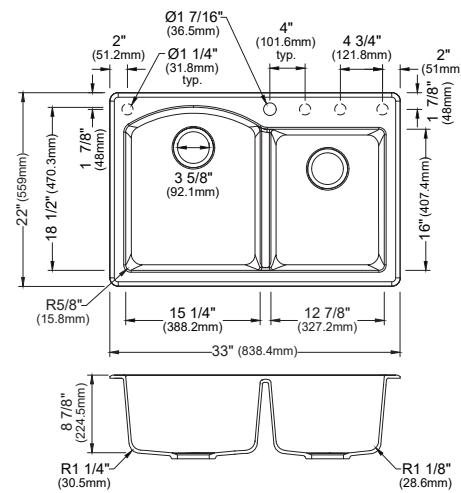

MODEL: QT-670
Quartz Large Single Bowl Kitchen Sink