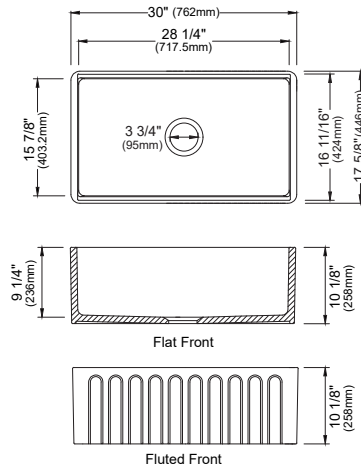

SIZE	FCP30SBWH	FCP33SBWH	FCP33DBWH
SIZE	30" x 18" x 9 1/4"	33" x 18" x 9 1/4"	33" x 18" x 9 1/4"
MATERIAL	Fireclay	Fireclay	Fireclay
INSTALL TYPE	Apron Front	Apron Front	Apron Front
CONFIGURATION	Single Bowl	Single Bowl	Large/Small Bowl
MIN. CABINET SIZE	30"	33"	33"
OPTIONAL DRAINS	L-2, L-2DF	L-2, L-2DF	L-2, L-2DF

SIZE	FCWSF30SBWH-PK1	FCWSF33SBWH-PK1	FCWSF33DBWH-PK1	FCWSD33SBWH-PK1
SIZE	30" x 17 5/8" x 9 1/4"	33" x 17 5/8" x 9 1/4"	33" x 17 5/8" x 9 1/4"	33" x 17 5/8" x 9 1/4"
MATERIAL	Fireclay	Fireclay	Fireclay	Fireclay
INSTALL TYPE	Apron Front	Apron Front	Apron Front	Apron Front
CONFIGURATION	Single Bowl	Single Bowl	Large/Small Bowl	Single Bowl
MIN. CABINET SIZE	30"	33"	33"	33"
OPTIONAL DRAINS	L-2, L-2DF	L-2, L-2DF	L-2, L-2DF	L-2, L-2DF