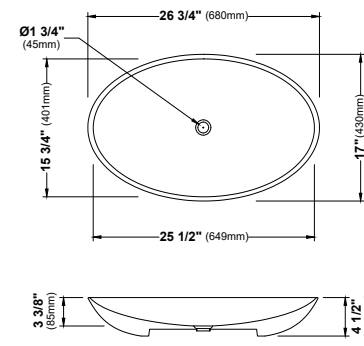

MODEL: VC-401
Vitreous China Vessel Bathroom Vanity Sink