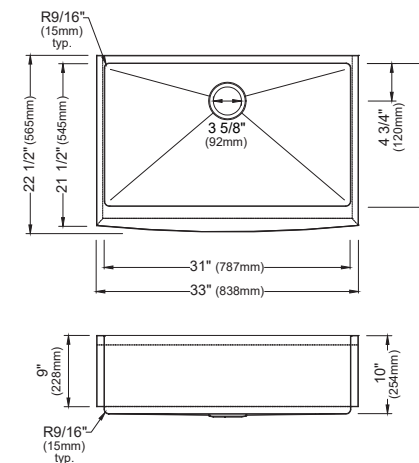

EL-88-PK1	EL-87-PK1	EL-86-PK1	EL-84-PK1	EL-82-PK1
SIZE	36" x 22 1/2" x 10"	36" x 22 1/2" x 10"	33" x 22 1/2" x 10"	33" x 22 1/2" x 10"	30" x 22 1/2" x 10"
MATERIAL	T304 16G Stainless Steel	T304 16G Stainless Steel	T304 16G Stainless Steel	T304 16G Stainless Steel	T304 16G Stainless Steel
INSTALL TYPE	Apron Front	Apron Front	Apron Front	Apron Front	Apron Front
CONFIGURATION	Double Bowl	Large/Small Bowl	Large/Small Bowl	Single Bowl	Single Bowl
MIN. CABINET SIZE	36"	36"	33"	33"	30"
OPTIONAL DRAINS	L-2, L-2DF	L-2, L-2DF	L-2, L-2DF	L-2, L-2DF	L-2, L-2DF
CORNER RADIUS	R15	R15	R15	R15	R15

SIZE	36" x 22 1/2" x 10"	36" x 22 1/2" x 10"	33" x 22 1/2" x 10"	33" x 22 1/2" x 10"	30" x 22 1/2" x 10"
MATERIAL	T304 16G Stainless Steel	T304 16G Stainless Steel	T304 16G Stainless Steel	T304 16G Stainless Steel	T304 16G Stainless Steel
INSTALL TYPE	Apron Front	Apron Front	Apron Front	Apron Front	Apron Front
CONFIGURATION	Double Bowl	Large/Small Bowl	Large/Small Bowl	Single Bowl	Single Bowl
MIN. CABINET SIZE	36"	36"	33"	33"	30"
OPTIONAL DRAINS	L-2, L-2DF	L-2, L-2DF	L-2, L-2DF	L-2, L-2DF	L-2, L-2DF
CORNER RADIUS	R15	R15	R15	R15	R15