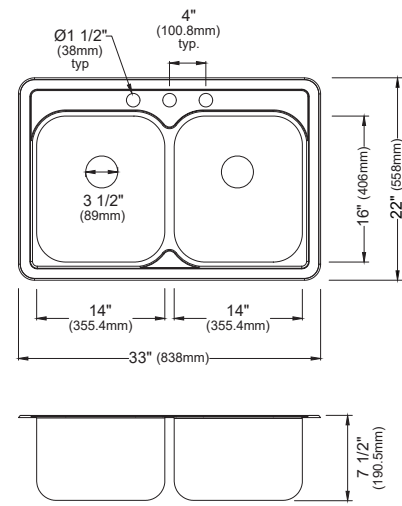

MODEL: PT35
Stainless Steel Top Mount Double Bowl Kitchen Sink