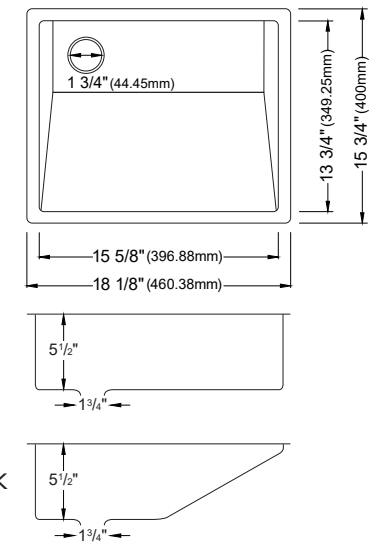

MODEL: E-510  
Stainless Steel Single Bowl Seamless Undermount Bar Sink

MODEL: E-505D  
Stainless Steel Single Bowl Seamless Undermount Vanity Sink

SIZE	E-550	E-540	E-528	E-525	E-520	E-510	E-505D
SIZE	32 7/8" x 18 5/8" x 8 5/8"	31 1/2" x 18 1/2" x 9"	22 5/8" x 18 1/2" x 14"	22 5/8" x 18 1/2" x 5 1/2"	22 5/8" x 18 1/2" x 9"	15 1/2" x 19 1/2" x 9"	18 1/8" x 15 3/4" x 5 1/2"
MATERIAL	T304 16G Stainless Steel	T304 16G Stainless Steel	T304 16G Stainless Steel	T304 16G Stainless Steel	T304 16G Stainless Steel	T304 16G Stainless Steel	T304 16G Stainless Steel
INSTALL TYPE	Seamless Undermount	Seamless Undermount	Seamless Undermount	Seamless Undermount	Seamless Undermount	Seamless Undermount	Seamless Undermount
CONFIGURATION	Double Bowl	Single Bowl	Single Bowl	Single Bowl	Single Bowl	Single Bowl	Single Bowl
MIN. CABINET SIZE	36"	33"	27"	27"	27"	18"	21"
OPTIONAL DRAINS	L-1, L-2, L-2DF	L-1, L-2, L-2DF	L-1, L-2, L-2DF	L-1, L-2, L-2DF	L-1, L-2, L-2DF	L-1, L-2, L-2DF	PU25
CORNER RADIUS	R15	R15	R15	R15	R15	R15	R15
OPTIONAL GRID	GR-1004	GR-1003	GR-1002	GR-1002	GR-1002	GR-1001	N/A