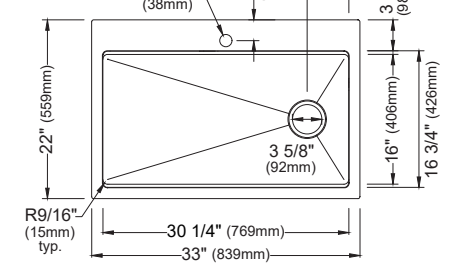

EL-76-D1-PK1 EL-79-D1-PK1 WS-37-D1-PK1 WS-31-D1-PK1 WST-28-D1-PK1 WST-26-D1-PK1 WSA-45-D1-PK1

	EL-76-D1-PK1	EL-79-D1-PK1	WS-37-D1-PK1	WS-31-D1-PK1	WST-28-D1-PK1	WST-26-D1-PK1	WSA-45-D1-PK1
SIZE	32" x 19" x 10"	32" x 19" x 10"	32" x 18 3/4" x 10"	15" x 18 3/4" x 10"	33" x 22" x 10"	33" x 22" x 10"	33" x 21" x 10"
MATERIAL	T304 16G Stainless Steel	T304 16G Stainless Steel	T304 16G Stainless Steel	T304 16G Stainless Steel	T304 16G Stainless Steel	T304 16G Stainless Steel	T304 16G Stainless Steel
INSTALL TYPE	Undermount	Undermount	Undermount	Undermount	Top Mount	Top Mount	Apron Front
CONFIGURATION	Double Bowl	Single Bowl	Single Bowl	Single Bowl	Double Bowl	Single Bowl	Single Bowl
MIN. CABINET SIZE	36"	36"	36"	18"	33"	33"	30"
CORNER RADIUS	R15	R15	R15	R15	R15	R15	R15