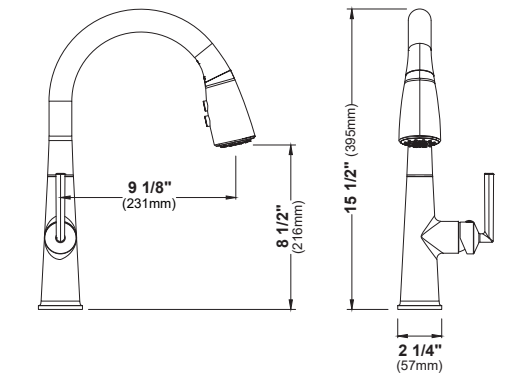

MODEL: KKF220  
**Bluffton**

MODEL: KKF310  
**Auburn**

MODEL: KKF240  
**Weybridge**

MODEL: KKF320  
**Kentland**

MODEL: KKF330  
**Elwood**

MODEL: KKF340  
**Kadoma**

HEIGHT	22 1/2"
SPOUT REACH	9"
SPOUT HEIGHT	7 3/8"
CONFIGURATION	Non-retractable
WATER FLOW	1.8 GPM
SPRAY HEAD	2 Function
SENSOR	No