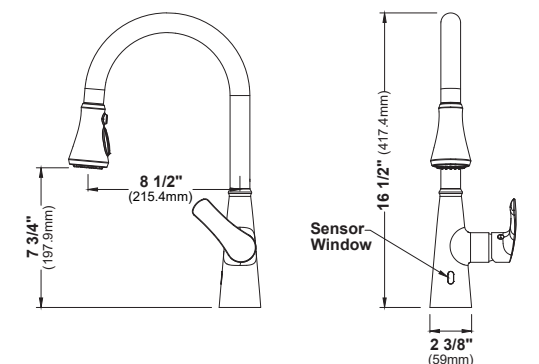

MODEL: KKF220  
**Bluffton**

MODEL: KKF310  
**Auburn**

MODEL: KKF240  
**Weybridge**

MODEL: KKF320  
**Kentland**

MODEL: KKF330  
**Elwood**

MODEL: KKF340  
**Kadoma**

HEIGHT	22 1/2"
SPOUT REACH	9"
SPOUT HEIGHT	7 3/8"
CONFIGURATION	Non-retractable
WATER FLOW	1.8 GPM
SPRAY HEAD	2 Function
SENSOR	No