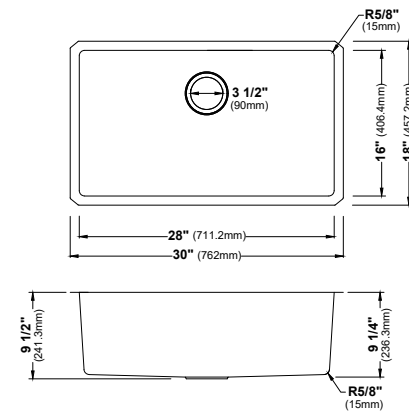

MODEL: SU73
Stainless Steel Undermount Single Bowl Kitchen Sink