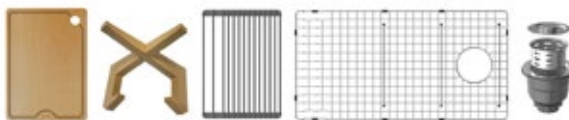

MODEL: WSTMDB3323-PK1
Stainless Steel Top Mount Double Bowl Workstation Sink

	WSTMDB3323-PK1	WSTMSB3333-PK1	WSTMSB2833-PK1	WSTMSB2533-PK1
SIZE	33" x 22" x 10"	33" x 22" x 10"	28" x 22" x 10"	25" x 22" x 10"
MATERIAL	T304 16G Stainless Steel	T304 16G Stainless Steel	T304 16G Stainless Steel	T304 16G Stainless Steel
INSTALL TYPE	Top Mount	Top Mount	Top Mount	Top Mount
CONFIGURATION	Double Bowl	Single Bowl	Single Bowl	Single Bowl
MIN. CABINET SIZE	33"	33"	30"	27"
OPTIONAL GRIDS	GR-4012L GR-4012R	GR-4004	GR-4011	GR-4010
OPTIONAL DRAINS	L-1, L-2	L-1, L-2	L-1, L-2	L-1, L-2
CORNER RADIUS	R15	R15	R15	R15