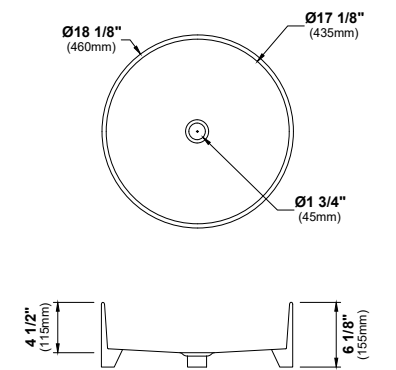

MODEL: VC-411  
Vitreous China Vessel Bathroom Vanity Sink

MODEL: VC-420  
Vitreous China Vessel Bathroom Vanity Sink

MODEL: VC-421  
Vitreous China Vessel Bathroom Vanity Sink

	VC-303	VC-401	VC-402	VC-410	VC-411	VC-420	VC-421
SIZE	26 3/4" x 17" x 3 3/8"	18" x 18" x 4"	18 5/8" x 18 5/8" x 6"	16 3/8" x 16 3/8" x 4 3/4"	15 3/4" x 15 3/4" x 5 1/4"	18 1/8" x 18 1/8" x 4 1/2"	15 3/4" x 15 3/4" x 4 3/8"
MATERIAL	Vitreous China	Vitreous China	Vitreous China	Vitreous China	Vitreous China	Vitreous China	Vitreous China
INSTALL TYPE	Vessel	Vessel	Vessel	Vessel	Vessel	Vessel	Vessel
FINISH	Gloss	Gloss	Gloss	Gloss	Gloss	Gloss	Gloss
MIN. CABINET SIZE	30"	21"	21"	21"	18"	21"	18"