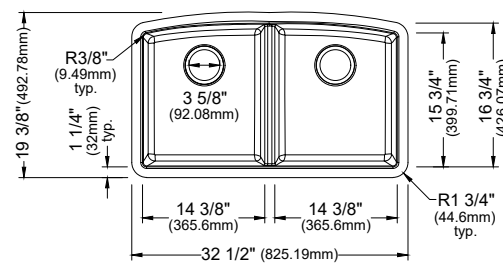

- BL BR GR
- CN BI WH

MODEL: QU-670
Quartz Large Single Bowl Kitchen Sink