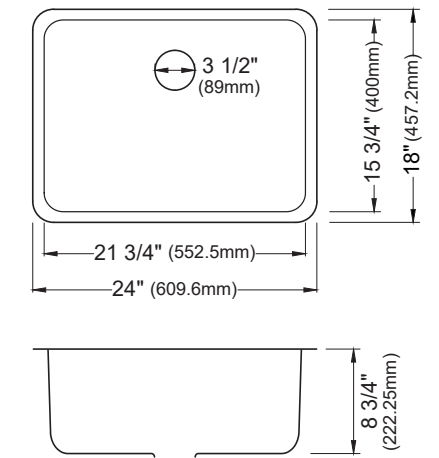

MODEL: E-350
Stainless Steel Double Bowl
Seamless Undermount Kitchen Sink