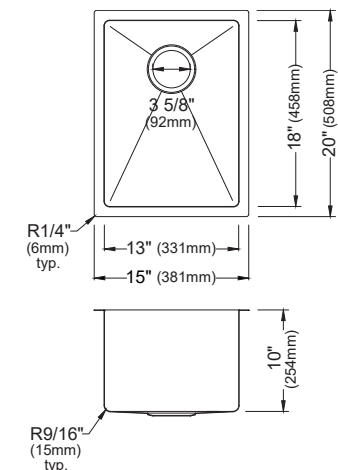

MODEL	EL-78R-PK1	EL-77-PK1	EL-79-PK1	EL-78L-PK1	EL-76-PK1	EL-75-PK1
SIZE	33" x 22" x 10"	32" x 19" x 10"	32" x 18" x 10"	33" x 22" x 10"	32" x 19" x 10"	30" x 18" x 10"
MATERIAL	T304 16G Stainless Steel	T304 16G Stainless Steel	T304 16G Stainless Steel	T304 16G Stainless Steel	T304 16G Stainless Steel	T304 16G Stainless Steel
INSTALL TYPE	Undermount	Undermount	Undermount	Undermount	Undermount	Undermount
CONFIGURATION	Large/Small Bowl	Large/Small Bowl	Single Bowl	Large/Small Bowl	Double Bowl	Single Bowl
MIN. CABINET SIZE	36"	36"	36"	36"	36"	33"
OPTIONAL DRAINS	L-2, L-2DF	L-2, L-2DF	L-2, L-2DF	L-2, L-2DF	L-2, L-2DF	L-2, L-2DF
CORNER RADIUS	R15	R15	R15	R15	R15	R15

MODEL	EL-74-PK1	EL-73-PK1	EL-71-PK1	EL-35-PK1	EL-33-PK1	EL-30-PK1
SIZE	23" x 18" x 14"	23" x 18" x 10"	15" x 20" x 10"	33" x 22" x 10"	33" x 22" x 10"	25" x 22" x 10"
MATERIAL	T304 16G Stainless Steel	T304 16G Stainless Steel	T304 16G Stainless Steel	T304 16G Stainless Steel	T304 16G Stainless Steel	T304 16G Stainless Steel
INSTALL TYPE	Undermount	Undermount	Undermount	Top Mount	Top Mount	Top Mount
CONFIGURATION	Single Bowl	Single Bowl	Single Bowl	Double Bowl	Single Bowl	Single Bowl
MIN. CABINET SIZE	27"	27"	18"	33"	33"	27"
OPTIONAL DRAINS	L-2, L-2DF	L-2, L-2DF	L-2, L-2DF	L-2, L-2DF	L-2, L-2DF	L-2, L-2DF
CORNER RADIUS	R15	R15	R15	R15	R15	R15