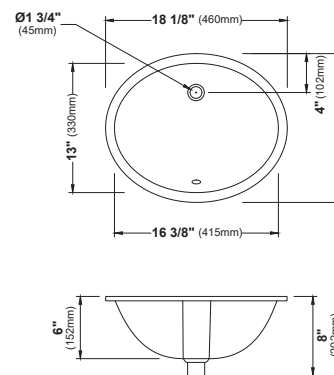

MODEL: VC-104
Vitreous China Undermount Bathroom Vanity Sink