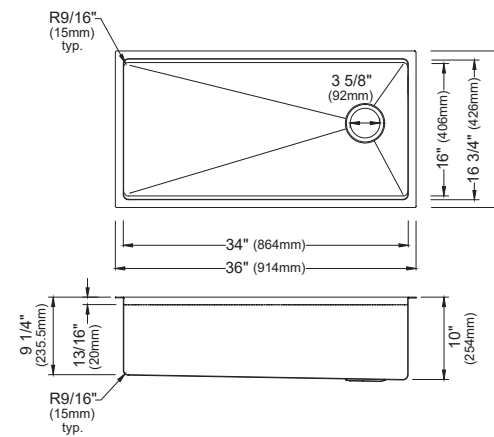

MODEL: WS-38-PK1
Stainless Steel Undermount Large Single Bowl Workstation Sink

SIZE	32" x 18 3/4" x 10"	39" x 18 3/4" x 10"	36" x 18 3/4" x 10"	32" x 18 3/4" x 10"	30" x 18 3/4" x 10"
MATERIAL	T304 16G Stainless Steel	T304 16G Stainless Steel	T304 16G Stainless Steel	T304 16G Stainless Steel	T304 16G Stainless Steel
INSTALL TYPE	Undermount	Undermount	Undermount	Undermount	Undermount
CONFIGURATION	Large/Small Bowl	Single Bowl	Single Bowl	Single Bowl	Single Bowl
MIN. CABINET SIZE	36"	42"	39"	36"	33"
OPTIONAL DRAINS	L-2, L-2DF	L-2, L-2DF	L-2, L-2DF	L-2, L-2DF	L-2, L-2DF
CORNER RADIUS	R15	R15	R15	R15	R15