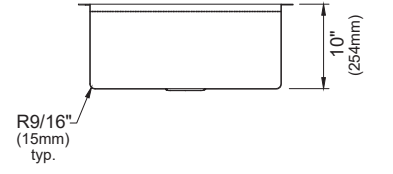

SIZE	WST-28-PK1	WST-26-PK1	WST-23-PK1	WST-22-PK1	WST-20-PK1
SIZE	33" x 22" x 10"	33" x 22" x 10"	33" x 22" x 10"	25" x 22" x 14"	25" x 22" x 10"
MATERIAL	T304 16G Stainless Steel	T304 16G Stainless Steel	T304 16G Stainless Steel	T304 16G Stainless Steel	T304 16G Stainless Steel
INSTALLATION TYPE	Top Mount	Top Mount	Top Mount	Top Mount	Top Mount
CONFIGURATION	Double Bowl	Single Bowl	Single Bowl	Single Bowl	Single Bowl
MINIMUM CABINET SIZE	33"	33"	33"	27"	27"
OPTIONAL DRAINS	L-2, L-2DF	L-2, L-2DF	L-2, L-2DF	L-2, L-2DF	L-2, L-2DF
CORNER RADIUS	R15	R15	R15	R15	R15