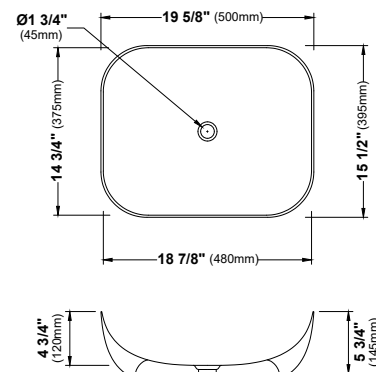

MODEL: VC-601
Vitreous China Vessel Bathroom Vanity Sink