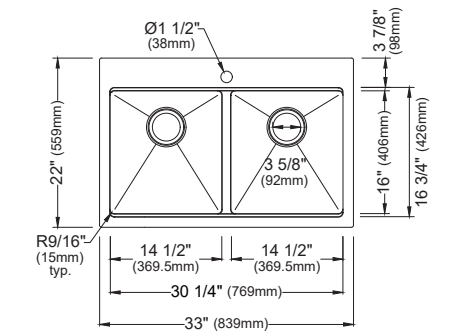

EL-76-D1-PK1 EL-79-D1-PK1 WS-37-D1-PK1 WS-31-D1-PK1 WST-28-D1-PK1 WST-26-D1-PK1 WSA-45-D1-PK1

	EL-76-D1-PK1	EL-79-D1-PK1	WS-37-D1-PK1	WS-31-D1-PK1	WST-28-D1-PK1	WST-26-D1-PK1	WSA-45-D1-PK1
SIZE	32" x 19" x 10"	32" x 19" x 10"	32" x 18 3/4" x 10"	15" x 18 3/4" x 10"	33" x 22" x 10"	33" x 22" x 10"	33" x 21" x 10"
MATERIAL	T304 16G Stainless Steel	T304 16G Stainless Steel	T304 16G Stainless Steel	T304 16G Stainless Steel	T304 16G Stainless Steel	T304 16G Stainless Steel	T304 16G Stainless Steel
INSTALL TYPE	Undermount	Undermount	Undermount	Undermount	Top Mount	Top Mount	Apron Front
CONFIGURATION	Double Bowl	Single Bowl	Single Bowl	Single Bowl	Double Bowl	Single Bowl	Single Bowl
MIN. CABINET SIZE	36"	36"	36"	18"	33"	33"	30"
CORNER RADIUS	R15	R15	R15	R15	R15	R15	R15