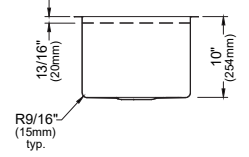

MODEL: WS-31-D1-PK1
Stainless Steel Undermount Single Bowl Workstation Bar Sink