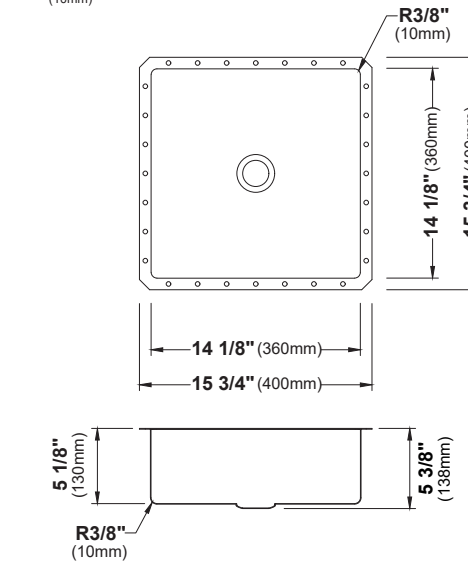

CCT100 CCT200 CCU100 CCU200 CCU300 CCU400 CCU500

SIZE	15" x 15" x 4³/₄"	20¹/₈" x 14¹/₈" x 4³/₄"	15³/₄" x 15³/₄" x 4³/₄"	27¹/₂" x 16⁷/₈" x 5¹/₈"	21⁵/₈" x 15" x 5¹/₂"	23⁵/₈" x 15³/₄" x 5³/₈"	15³/₄" x 15³/₄" x 5³/₈"
MATERIAL	Stainless Steel	Stainless Steel	Stainless Steel	Stainless Steel	Stainless Steel	Stainless Steel	Stainless Steel
INSTALL TYPE	Top Mount	Top Mount	Undermount	Undermount	Undermount	Undermount	Undermount
FINISH	Brushed	Brushed	Brushed	Brushed	Brushed	Brushed	Brushed
MIN. CABINET SIZE	18"	24"	18"	30"	24"	27"	18"
POP-UP DRAIN	Included	Included	Included	Included	Included	Included	Included