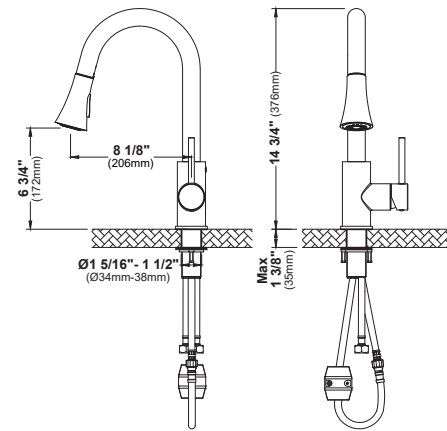

HEIGHT	22 1/2"
SPOUT REACH	9"
SPOUT HEIGHT	7 3/8"
CONFIGURATION	Non-retractable
WATER FLOW	1.8 GPM
SPRAY HEAD	2 Function
SENSOR	No

22 1/2"

9"

7 3/8"

Non-retractable

1.8 GPM

2 Function

No

14 3/4"

8 1/8"

6 3/4"

Pull Down

1.8 GPM

2 Function

No