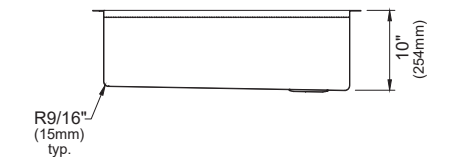

EL-76-D1-PK1 EL-79-D1-PK1 WS-37-D1-PK1 WS-31-D1-PK1 WST-28-D1-PK1 WST-26-D1-PK1 WSA-45-D1-PK1

	EL-76-D1-PK1	EL-79-D1-PK1	WS-37-D1-PK1	WS-31-D1-PK1	WST-28-D1-PK1	WST-26-D1-PK1	WSA-45-D1-PK1
SIZE	32" x 19" x 10"	32" x 19" x 10"	32" x 18 3/4" x 10"	15" x 18 3/4" x 10"	33" x 22" x 10"	33" x 22" x 10"	33" x 21" x 10"
MATERIAL	T304 16G Stainless Steel	T304 16G Stainless Steel	T304 16G Stainless Steel	T304 16G Stainless Steel	T304 16G Stainless Steel	T304 16G Stainless Steel	T304 16G Stainless Steel
INSTALL TYPE	Undermount	Undermount	Undermount	Undermount	Top Mount	Top Mount	Apron Front
CONFIGURATION	Double Bowl	Single Bowl	Single Bowl	Single Bowl	Double Bowl	Single Bowl	Single Bowl
MIN. CABINET SIZE	36"	36"	36"	18"	33"	33"	30"
CORNER RADIUS	R15	R15	R15	R15	R15	R15	R15