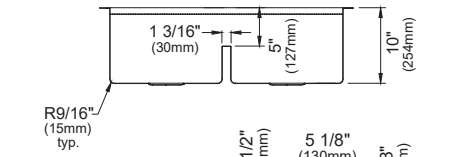

EL-76-D1-PK1 EL-79-D1-PK1 WS-37-D1-PK1 WS-31-D1-PK1 WST-28-D1-PK1 WST-26-D1-PK1 WSA-45-D1-PK1

	EL-76-D1-PK1	EL-79-D1-PK1	WS-37-D1-PK1	WS-31-D1-PK1	WST-28-D1-PK1	WST-26-D1-PK1	WSA-45-D1-PK1
SIZE	32" x 19" x 10"	32" x 19" x 10"	32" x 18 3/4" x 10"	15" x 18 3/4" x 10"	33" x 22" x 10"	33" x 22" x 10"	33" x 21" x 10"
MATERIAL	T304 16G Stainless Steel	T304 16G Stainless Steel	T304 16G Stainless Steel	T304 16G Stainless Steel	T304 16G Stainless Steel	T304 16G Stainless Steel	T304 16G Stainless Steel
INSTALL TYPE	Undermount	Undermount	Undermount	Undermount	Top Mount	Top Mount	Apron Front
CONFIGURATION	Double Bowl	Single Bowl	Single Bowl	Single Bowl	Double Bowl	Single Bowl	Single Bowl
MIN. CABINET SIZE	36"	36"	36"	18"	33"	33"	30"
CORNER RADIUS	R15	R15	R15	R15	R15	R15	R15