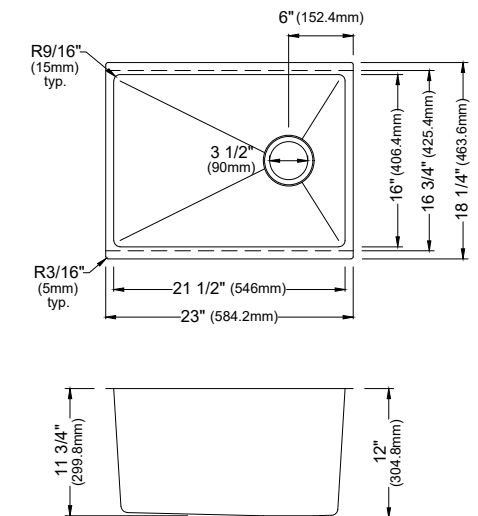

UUMDB3322-PK1	UUMSB3332-PK1	UUMSB3032-PK1	UUMSB2732-PK1	UUMSB2332-12PK1
SIZE	33" x 18 1/4" x 10"	33" x 18 1/4" x 10"	30" x 18 1/4" x 10"	27" x 18 1/4" x 10"	23" x 18 1/4" x 12"
MATERIAL	T304 16G Stainless Steel	T304 16G Stainless Steel	T304 16G Stainless Steel	T304 16G Stainless Steel	T304 16G Stainless Steel
INSTALL TYPE	Undermount	Undermount	Undermount	Undermount	Undermount
CONFIGURATION	Double Bowl	Single Bowl	Single Bowl	Single Bowl	Single Bowl
MIN. CABINET SIZE	36"	36"	33"	30"	27"
OPTIONAL GRIDS	GR-4008L GR-4008R	GR-4009	GR-4007	GR-4006	GR-4005
OPTIONAL DRAINS	L-1, L-2	L-1, L-2	L-1, L-2	L-1, L-2	L-1, L-2
CORNER RADIUS	R15	R15	R15	R15	R15