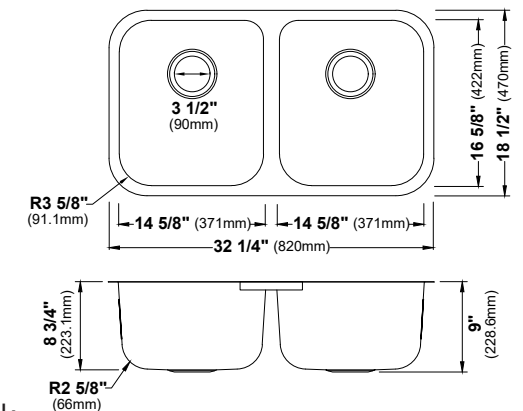

MODEL: PRU31
Stainless Steel Undermount Double Bowl Kitchen Sink

	PU55	PU59	PT35	PT30
SIZE	30⅞" x 18" x 9"	15" x 13" x 8"	33" x 22" x 7½"	25" x 22" x 8"
MATERIAL	T304 16G Stainless Steel	T304 16G Stainless Steel	T304 18G Stainless Steel	T304 18G Stainless Steel
INSTALL TYPE	Undermount	Undermount	Top Mount	Top Mount
CONFIGURATION	Single Bowl	Single Bowl	Double Bowl	Single Bowl
MIN. CABINET SIZE	33"	18"	33"	27"
OPTIONAL GRIDS	GR-3011	GR-3014	GR-3013	GR-3012
OPTIONAL DRAINS	L-1, L-2, L-2DF	L-1, L-2, L-2DF	L-1, L-2, L-2DF	L-1, L-2, L-2DF