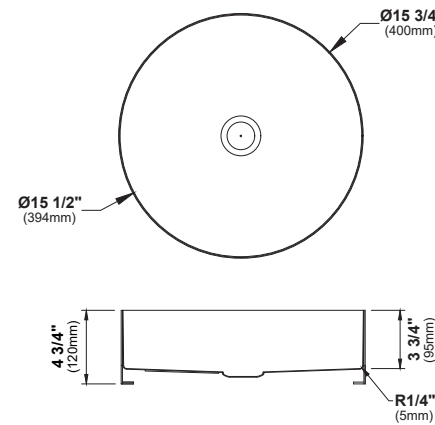

BC

MODEL: CCV350
Stainless Steel Bathroom Vessel Sink