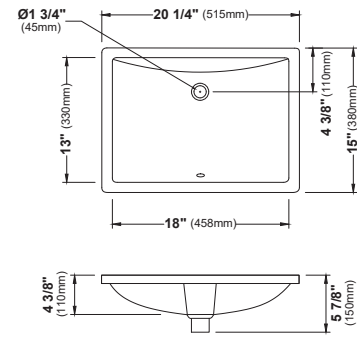

MODEL: VC-115
Vitreous China Undermount Bathroom Vanity Sink