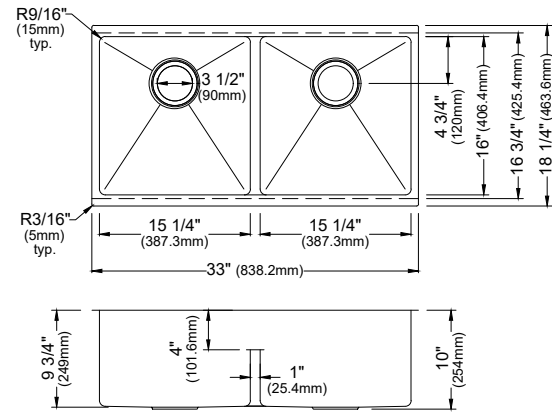

UUMDB3322-PK1	UUMSB3332-PK1	UUMSB3032-PK1	UUMSB2732-PK1	UUMSB2332-12PK1
SIZE	33" x 18 1/4" x 10"	33" x 18 1/4" x 10"	30" x 18 1/4" x 10"	27" x 18 1/4" x 10"	23" x 18 1/4" x 12"
MATERIAL	T304 16G Stainless Steel	T304 16G Stainless Steel	T304 16G Stainless Steel	T304 16G Stainless Steel	T304 16G Stainless Steel
INSTALL TYPE	Undermount	Undermount	Undermount	Undermount	Undermount
CONFIGURATION	Double Bowl	Single Bowl	Single Bowl	Single Bowl	Single Bowl
MIN. CABINET SIZE	36"	36"	33"	30"	27"
OPTIONAL GRIDS	GR-4008L GR-4008R	GR-4009	GR-4007	GR-4006	GR-4005
OPTIONAL DRAINS	L-1, L-2	L-1, L-2	L-1, L-2	L-1, L-2	L-1, L-2
CORNER RADIUS	R15	R15	R15	R15	R15