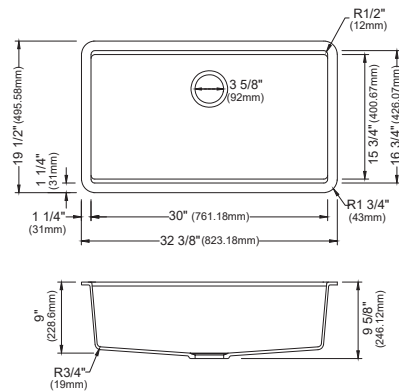

QAWS-740	QARWS-740	QUWS-875	QTWS-875	QUWS-880	QTWS-880
SIZE	34" x 21¼" x 9⅞"	34" x 21¼" x 9⅞"	32⅝" x 19½" x 9"	33" x 22" x 9"	32½" x 19¼" x 9"	33" x 22" x 9"
MATERIAL	Quartz Composite	Quartz Composite	Quartz Composite	Quartz Composite	Quartz Composite	Quartz Composite
INSTALL TYPE	Apron Front	Apron Front	Undermount	Top Mount	Undermount	Top Mount
CONFIGURATION	Single Bowl	Single Bowl	Single Bowl	Single Bowl	Double Bowl	Double Bowl
MIN. CABINET SIZE	36"	36"	36"	33"	36"	33"
APRON DEPTH	9¼"	6½"	NA	NA	NA	NA
FAUCET HOLES	0	0	0	5	0	5