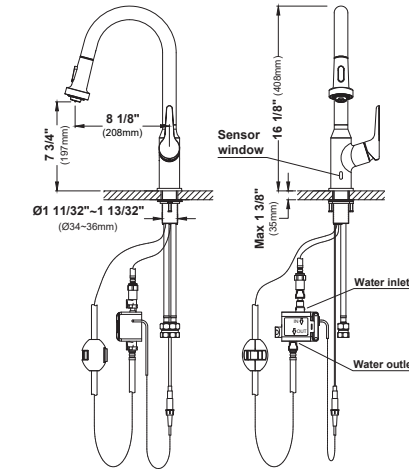

MODEL: KKF210  
**Scottsdale**

MODEL: KKF250  
**Scottsdale**

MODEL: KKF215  
**Scottsdale**

MODEL: KKF255  
**Scottsdale**

MODEL: KKF225  
**Kadira**

MODEL: KKF228  
**Kadira**

	KKF210	KKF215	KKF225	KKF228	KKF250	KKF255
HEIGHT	18 5/8"	18 5/8"	20 19/32"	20 19/32"	16 1/8"	16 1/8"
SPOUT REACH	8 5/8"	8 5/8"	8 31/32"	8 31/32"	8 1/8"	8 1/8"
SPOUT HEIGHT	6 5/8"	6 3/4"	6 3/8"	6 3/8"	7 3/4"	7 3/4"
CONFIGURATION	Pull Down	Pull Down	Pull Down	Pull Down	Pull down	Pull down
WATER FLOW	1.8 GPM	1.8 GPM	1.8 GPM	1.8 GPM	1.8 GPM	1.8 GPM
SPRAY HEAD	3 Function	3 Function	2 Function	2 Function	3 Function	3 Function
SENSOR	No	Yes/Front	No	Yes/Side	No	Yes/Front