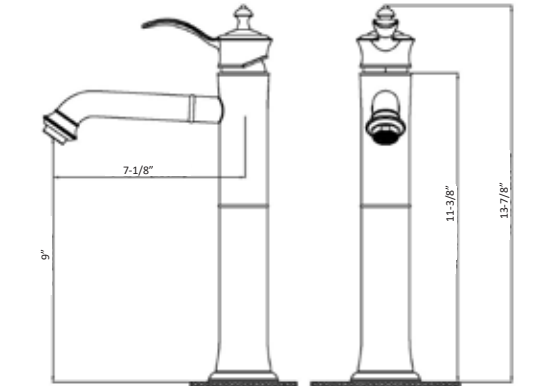

MODEL: KBF460  
**Tryst**

MODEL: KBF470  
**Vineyard**

MODEL: KBF462  
**Tryst**

MODEL: KBF472  
**Vineyard**

MODEL: KBF464  
**Tryst**

MODEL: KBF474  
**Vineyard**

MODEL: KBF466  
**Tryst**

	KBF460	KBF462	KBF464	KBF466	KBF470	KBF472	KBF474
HEIGHT	7 1/2"	11 1/4"	6 1/8"	6 1/8"	8 5/8"	13 7/8"	8 1/8"
SPOUT REACH	5 7/8"	5 7/8"	4 7/8"	4 7/8"	6 1/4"	7 1/8"	6 1/4"
SPOUT HEIGHT	3 3/8"	7 1/8"	4 1/2"	4 1/2"	3 5/8"	9"	4"
INSTALL TYPE	Single Hole	Single Hole Vessel	Three Hole	Three Hole	Single Hole	Single Hole Vessel	Three Hole
STYLE	Single Lever	Single Lever	Dual Lever	Dual Knob	Single Lever	Single Lever	Dual Lever
ACCESSORIES	Pop-up Drain	Pop-up Drain	Pop-Up Drain	Pop-Up Drain	Pop-Up Drain	Pop-Up Drain	Pop-Up Drain