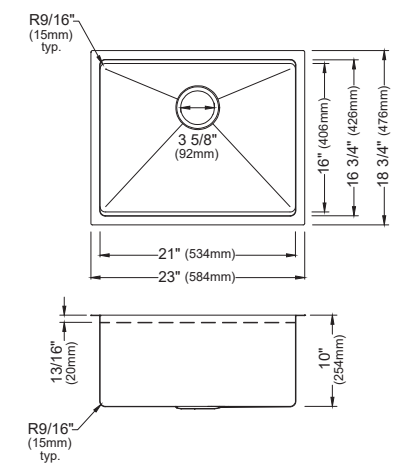

MODEL: WS-31-PK1
Stainless Steel Undermount Single Bowl Workstation Bar Sink