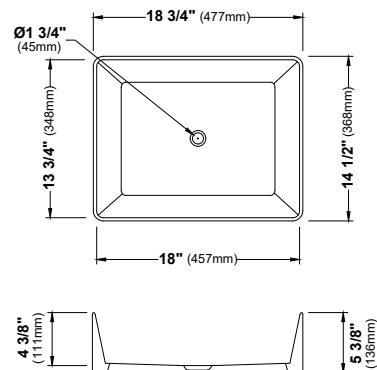

MODEL: VC-502
Vitreous China Vessel Bathroom Vanity Sink