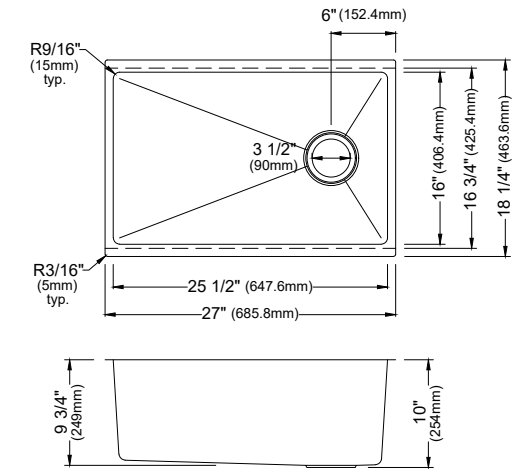

UUMDB3321-PK1 UUMSB3331-PK1 UUMSB3031-PK1 UUMSB2731-PK1 UUMSB2331-12PK1

SIZE	33" x 18 1/4" x 10"	33" x 18 1/4" x 10"	30" x 18 1/4" x 10"	27" x 18 1/4" x 10"	23" x 18 1/4" x 12"
MATERIAL	T304 16G Stainless Steel	T304 16G Stainless Steel	T304 16G Stainless Steel	T304 16G Stainless Steel	T304 16G Stainless Steel
INSTALL TYPE	Undermount	Undermount	Undermount	Undermount	Undermount
CONFIGURATION	Double Bowl	Single Bowl	Single Bowl	Single Bowl	Single Bowl
MIN. CABINET SIZE	36"	36"	33"	30"	27"
OPTIONAL GRIDS	GR-4008L GR-4008R	GR-4009	GR-4007	GR-4006	GR-4005
OPTIONAL DRAINS	L-1, L-2	L-1, L-2	L-1, L-2	L-1, L-2	L-1, L-2
CORNER RADIUS	R15	R15	R15	R15	R15