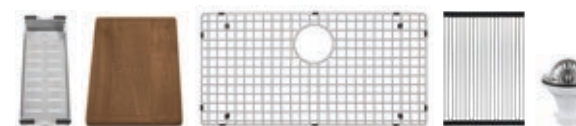

WS-37-PK3	WS-40-PK3	WSA-45-PK3
SIZE	32" x 18³/₄" x 10"	32" x 18³/₄" x 10"	33" x 21" x 10"
MATERIAL	T304 16G Stainless Steel	T304 16G Stainless Steel	T304 16G Stainless Steel
INSTALL TYPE	Undermount	Undermount	Apron Front
CONFIGURATION	Single Bowl	Large/Small Bowl	Single Bowl
MIN. CABINET SIZE	36"	36"	33"
OPTIONAL DRAINS	L-2	L-2	L-2
CORNER RADIUS	R15	R15	R15