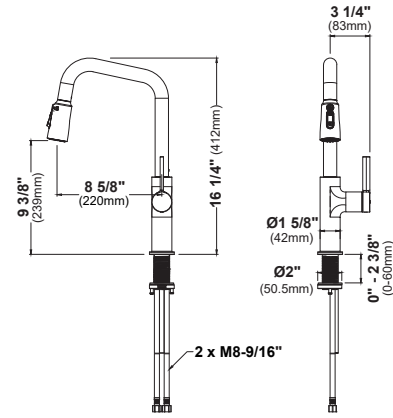

MODEL: KKF720
Stalbridge