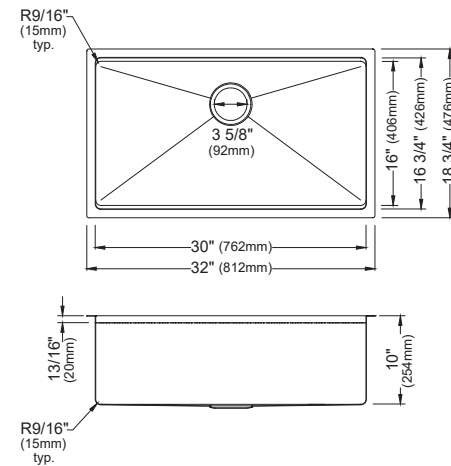

MODEL: WS-37-PK5
Stainless Steel Undermount Large Single Bowl Workstation Sink