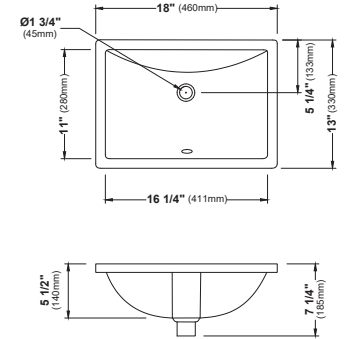

MODEL: VC-106
Vitreous China Undermount Bathroom Vanity Sink