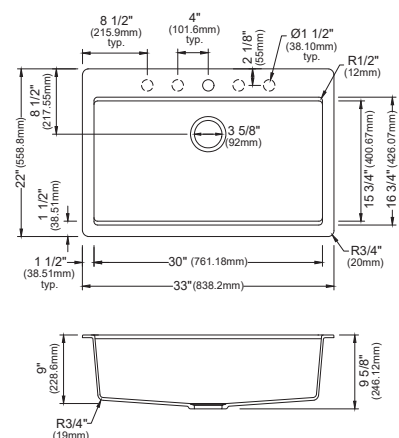

Quartz Large Single Bowl Undermount Workstation Kitchen Sink