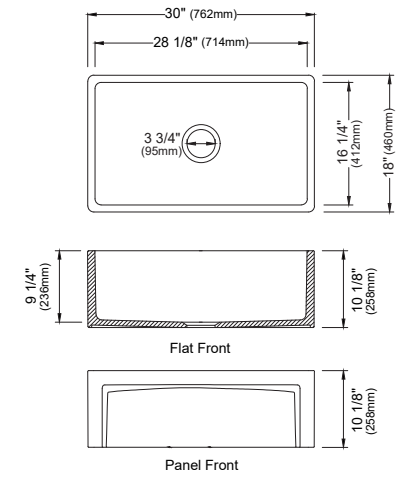

Fireclay Collection

Expertly crafted from a premium blend of clay, Karran's Fireclay Series sinks are the epitome of durability and elegance. Designed to withstand the rigors of everyday life, they are scratch, stain, heat, and crack resistant, making them a long lasting and worthwhile investment for your home.

Every fireclay farmhouse sink features a reversible apron design offering two distinct looks in one sink, giving you the freedom to customize your kitchen style. Whether you're seeking timeless charm or contemporary flair these fireclay sinks deliver the perfect blend of beauty and resilience. Upgrade your space and enjoy a kitchen that's as functional as it is stunning.

WH

WH

WH