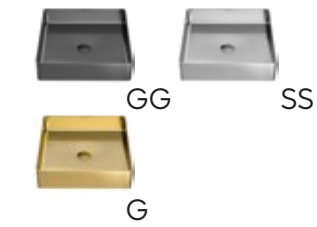

BC

MODEL: CCV400  
Stainless Steel Bathroom Vessel Sink

BC

MODEL: CCV500  
Stainless Steel Bathroom Vessel Sink

BC

MODEL: CCV600  
Stainless Steel Bathroom Vessel Sink

	CCV100	CCV200	CCV300	CCV350	CCV400	CCV500	CCV600
SIZE	15" x 15" x 4 3/8"	14 1/8" x 14 1/8" x 4 3/8"	15 3/4" x 15 3/4" x 4 3/4"	15 3/4" x 15 3/4" x 4 3/4"	21 5/8" x 13 3/4" x 4 1/2"	15 3/4" x 15 3/4" x 3 7/8"	23 5/8" x 15 3/4" x 3 7/8"
MATERIAL	Stainless Steel	Stainless Steel	Stainless Steel	Stainless Steel	Stainless Steel	Stainless Steel	Stainless Steel
INSTALL TYPE	Vessel	Vessel	Vessel	Vessel	Vessel	Vessel	Vessel
FINISH	Brushed	Brushed	Brushed	Brushed	Brushed	Brushed	Brushed
MIN. CABINET SIZE	18"	18"	18"	18"	24"	18"	27"
POP-UP DRAIN	Included	Included	Included	Included	Included	Included	Included