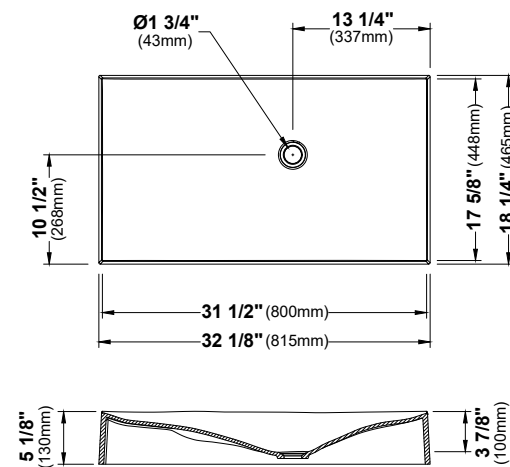

SIZE	SQS100	SQS200	SQS300	SQS400	SQS500
SIZE	24 1/4" x 17 1/2" x 5 1/8"	21 1/2" x 16 3/8" x 5 1/8"	32 1/8" x 18 1/4" x 5 1/8"	28 1/8" x 16 3/8" x 5 1/8"	23 5/8" x 17 3/4" x 4"
MATERIAL	Quartz Composite	Quartz Composite	Quartz Composite	Quartz Composite	Quartz Composite
INSTALL TYPE	Vessel	Vessel	Vessel	Vessel	Vessel
FINISH	Matte	Matte	Matte	Matte	Matte
MIN. CABINET SIZE	27"	24"	36"	30"	27"