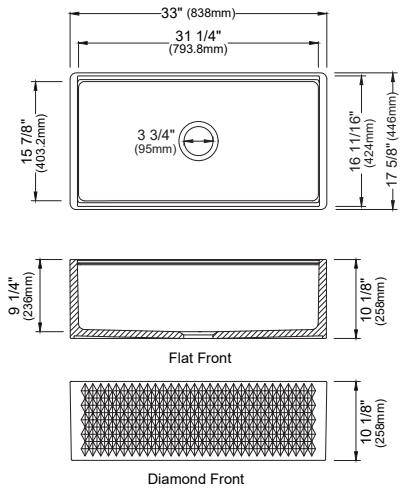

SIZE	FCWSF30SBWH-PK1	FCWSF33SBWH-PK1	FCWSF33DBWH-PK1	FCWSD33SBWH-PK1
SIZE	30" x 17 5/8" x 9 1/4"	33" x 17 5/8" x 9 1/4"	33" x 17 5/8" x 9 1/4"	33" x 17 5/8" x 9 1/4"
MATERIAL	Fireclay	Fireclay	Fireclay	Fireclay
INSTALL TYPE	Apron Front	Apron Front	Apron Front	Apron Front
CONFIGURATION	Single Bowl	Single Bowl	Large/Small Bowl	Single Bowl
MIN. CABINET SIZE	30"	33"	33"	33"
OPTIONAL DRAINS	L-2, L-2DF	L-2, L-2DF	L-2, L-2DF	L-2, L-2DF