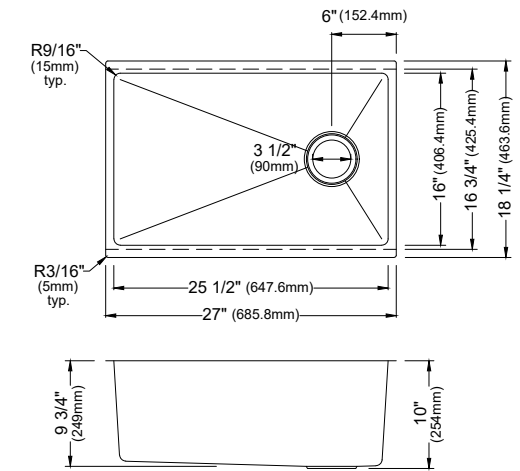

UUMDB3322-PK1	UUMSB3332-PK1	UUMSB3032-PK1	UUMSB2732-PK1	UUMSB2332-12PK1
SIZE	33" x 18 1/4" x 10"	33" x 18 1/4" x 10"	30" x 18 1/4" x 10"	27" x 18 1/4" x 10"	23" x 18 1/4" x 12"
MATERIAL	T304 16G Stainless Steel	T304 16G Stainless Steel	T304 16G Stainless Steel	T304 16G Stainless Steel	T304 16G Stainless Steel
INSTALL TYPE	Undermount	Undermount	Undermount	Undermount	Undermount
CONFIGURATION	Double Bowl	Single Bowl	Single Bowl	Single Bowl	Single Bowl
MIN. CABINET SIZE	36"	36"	33"	30"	27"
OPTIONAL GRIDS	GR-4008L GR-4008R	GR-4009	GR-4007	GR-4006	GR-4005
OPTIONAL DRAINS	L-1, L-2	L-1, L-2	L-1, L-2	L-1, L-2	L-1, L-2
CORNER RADIUS	R15	R15	R15	R15	R15