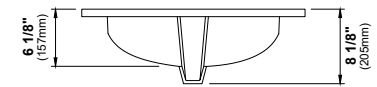

MODEL: VC-206
Vitreous China Top Mount Bathroom Vanity Sink