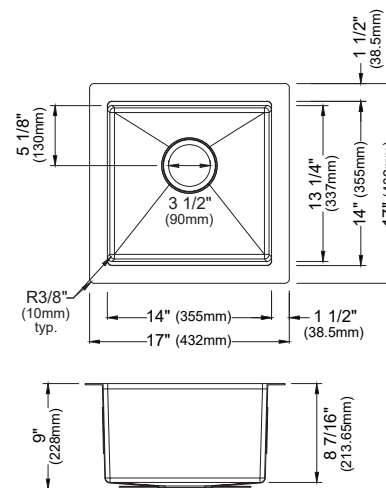

HSU3219DB	HSU2419SB	HSU1717SB	HSU3219SB	HSU3320SB
SIZE	32" x 18 3/4" x 9"	24" x 18 3/4" x 9"	17" x 17" x 9"	32" x 18 3/4" x 9"	33" x 20" x 10"
MATERIAL	T304 16G Bowl	T304 16G Bowl	T304 16G Bowl	T304 16G Bowl	T304 16G Bowl
INSTALL TYPE	Undermount	Undermount	Undermount	Undermount	Apron Front
CONFIGURATION	Double Bowl	Single Bowl	Single Bowl	Single Bowl	Single Bowl
MIN. CABINET SIZE	36"	27"	21"	36"	33"
CORNER RADIUS	R10	R10	R10	R10	R15