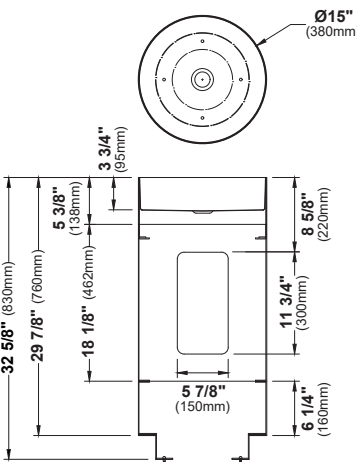

MODEL: CCP400
Stainless Steel Bathroom Pedestal Sink