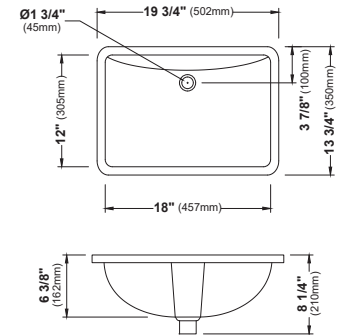

MODEL: VC-110