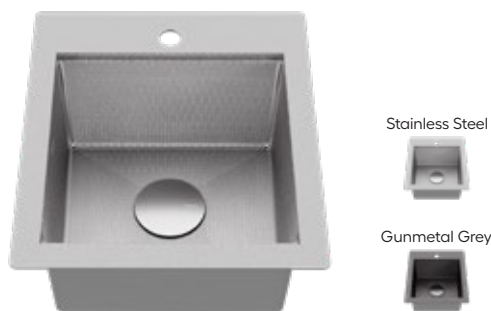

Experience the ultimate balance of form, function and resilience with Matrix workstation sinks.

MODEL: HST3322DB  
Matrix Steel Top Mount Double Bowl Workstation Sink

MODEL: HST3322SB  
Matrix Steel Top Mount Large Single Bowl Workstation Sink

MODEL: HST2522SB  
Matrix Steel Top Mount Single Bowl Workstation Sink

MODEL: HST1719SB  
Matrix Steel Top Mount Single Bowl Workstation Bar Sink

	HST3322DB	HST2522SB	HST1719SB	HST3322SB
SIZE	33" x 22" x 9"	25" x 22" x 9"	17" x 19" x 9"	33" x 22" x 9"
MATERIAL	T304 16G Bowl, 12G Deck	T304 16G Bowl, 12G Deck	T304 16G Bowl, 12G Deck	T304 16G Bowl, 12G Deck
INSTALL TYPE	Top Mount	Top Mount	Top Mount	Top Mount
CONFIGURATION	Double Bowl	Single Bowl	Single Bowl	Single Bowl
MIN. CABINET SIZE	33"	27"	18"	33"
BOWL CORNER RADIUS	R10	R10	R10	R10
DECK CORNER RADIUS	R0	R0	R0	R0