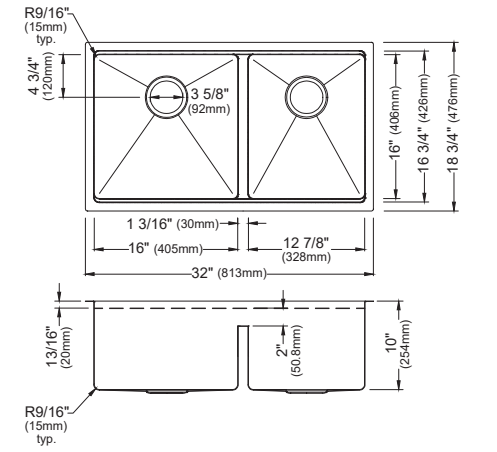

MODEL: WS-40-PK3
Stainless Steel Undermount Large/Small Bowl Workstation Sink