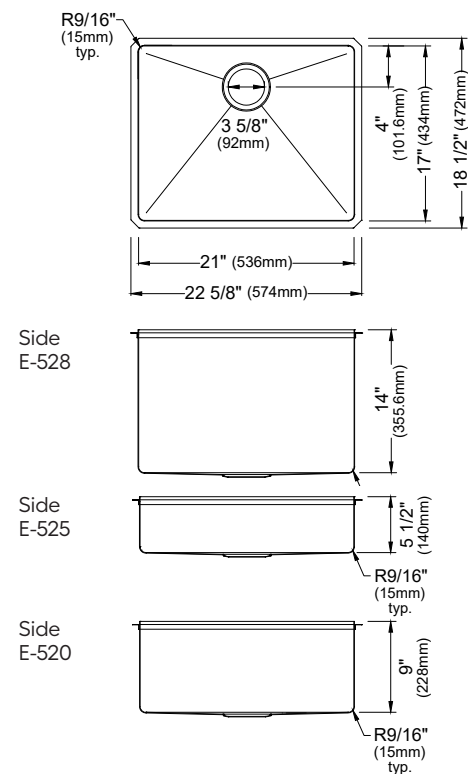

MODEL: E-528, E-525, E-520
Stainless Steel Single Bowl Seamless Undermount Kitchen Sink