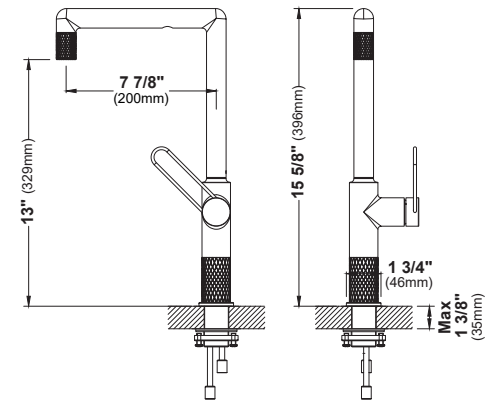

MODEL: KKF350  
**Lagrange**

MODEL: KKF365  
**Brampton**

MODEL: KKF360  
**Adlington**

MODEL: KKF370  
**Sherman**

KKF310    KKF320    KKF330    KKF340

HEIGHT	16 <sup>1</sup> / <sub>16</sub> "	15"	17 <sup>13</sup> / <sub>16</sub> "	16 <sup>7</sup> / <sub>16</sub> "
SPOUT REACH	9"	9 <sup>1</sup> / <sub>8</sub> "	8 <sup>1</sup> / <sub>16</sub> "	8 <sup>1</sup> / <sub>2</sub> "
SPOUT HEIGHT	8 <sup>3</sup> / <sub>16</sub> "	8 <sup>1</sup> / <sub>2</sub> "	9"	7 <sup>13</sup> / <sub>16</sub> "
CONFIGURATION	Pull Down	Pull Down	Pull Down	Pull Down
WATER FLOW	1.8 GPM	1.8 GPM	1.8 GPM	1.8 GPM
SPRAY HEAD	2 Function	2 Function	2 Function	3 Function
SENSOR	No	No	No	Yes/Front