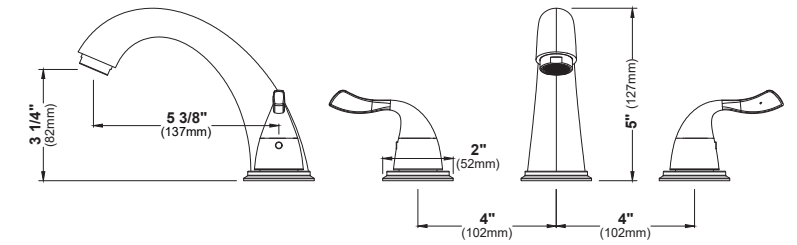

MODEL: KBF430  
**Dartford**

MODEL: KBF432  
**Dartford**

MODEL: KBF442  
**Kassel**

MODEL: KBF450  
**Fulham**

	KBF430	KBF432	KBF442	KBF450
HEIGHT	7 1/8"	13 5/8"	12 1/4"	5"
SPOUT REACH	5 7/8"	5 7/8"	5 1/8"	5 7/8"
SPOUT HEIGHT	3 5/8"	9 9/16"	9 3/4"	3 3/16"
INSTALL TYPE	Single Hole	Single Hole Vessel	Single Hole Vessel	Three Hole
STYLE	Single Lever	Single Lever	Single Lever	Dual Lever
ACCESSORIES	Pop-up Drain	Pop-up Drain	Pop-Up Drain	Pop-Up Drain