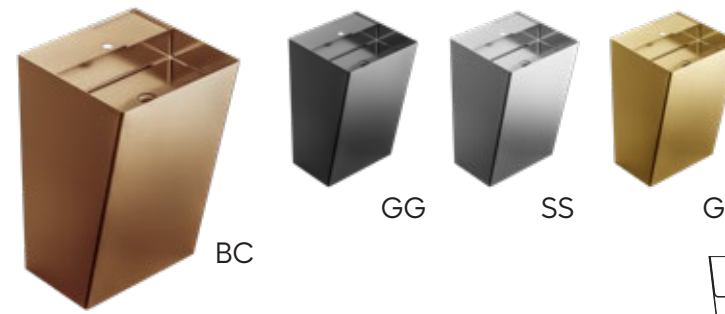

MODEL: CCP500
Stainless Steel Bathroom Pedestal Sink