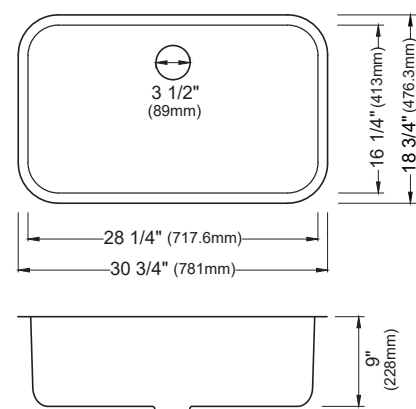

E-312	E-310	E-309	E-305	E-303
SIZE	15 1/4" x 15 1/4" x 5 3/4"	12 3/4" x 14 3/4" x 6 1/2"	18 1/8" x 15 3/4" x 5 3/4"	15 1/4" x 15 1/4" x 5 3/4"	18" x 14 1/2" x 5 3/4"
MATERIAL	18G Stainless Steel	18G Stainless Steel	18G Stainless Steel	18G Stainless Steel	18G Stainless Steel
INSTALL TYPE	Seamless Undermount	Seamless Undermount	Seamless Undermount	Seamless Undermount	Seamless Undermount
CONFIGURATION	Single Bowl	Single Bowl	Vanity Bowl	Vanity Bowl	Vanity Bowl
MIN. CABINET SIZE	18"	15"	21"	18"	21"
OPTIONAL DRAINS	L-1, L-2, L-2DF	L-1, L-2, L-2DF	PU25SS	PU25SS	PU25SS
OPTIONAL GRID	N/A	N/A	N/A	N/A	N/A