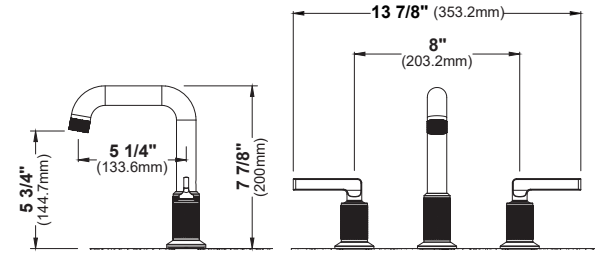

KBF534	KBF536	KBF610	KBF620	KBF650
HEIGHT	7 7/8"	7 7/8"	N/A	N/A	45 13/32"
SPOUT REACH	5 1/4"	5 1/8"	8 7/16"	7 7/32"	9 17/32"
SPOUT HEIGHT	4 3/4"	5 1/16"	N/A	N/A	39 7/16"
INSTALL TYPE	Three Hole	Two Hole	Two Hole Wall	Two Hole Wall	Single Hole Floor
STYLE	Dual Lever	Dual Lever	Single Lever	Single Lever	Single Lever
ACCESSORIES	Pop-up Drain	Pop-up Drain	None	None	None