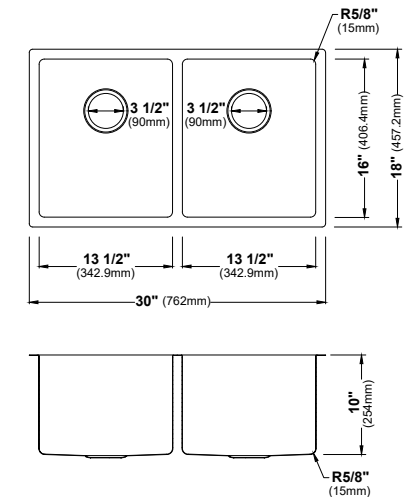

SU75	SU74	SU73	SU71	SU77	SU76
SIZE	32" x 18" x 10"	30" x 18" x 9 1/2"	21 1/4" x 17 3/8" x 9"	16 1/2" x 18" x 9 1/2"	32" x 18" x 10"	30" x 18" x 10"
MATERIAL	T304 16G Stainless Steel	T304 16G Stainless Steel	T304 16G Stainless Steel	T304 16G Stainless Steel	T304 16G Stainless Steel	T304 16G Stainless Steel
INSTALL TYPE	Undermount	Undermount	Undermount	Undermount	Undermount	Undermount
CONFIGURATION	Single Bowl	Single Bowl	Single Bowl	Single Bowl	Double Bowl	Double Bowl
MIN. CABINET SIZE	36"	33"	24"	18"	36"	33"
OPTIONAL GRIDS	GR-3017	GR-3018	GR-3019	GR-3020	GR-3015	GR-3016
OPTIONAL DRAINS	L-1, L-2, L-2DF	L-1, L-2, L-2DF	L-1, L-2, L-2DF	L-1, L-2, L-2DF	L-1, L-2, L-2DF	L-1, L-2, L-2DF

Consider ordering the PK1 package which includes stainless steel strainers and bottom grids for the complete sink package.