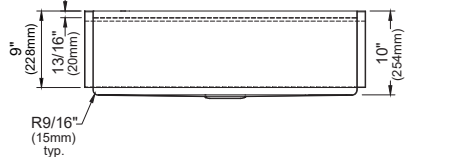

MODEL: WSA-45-D1-PK1
Stainless Steel Large Single Bowl Apron Front Workstation Sink

EL-76-D1-PK1 EL-79-D1-PK1 WS-37-D1-PK1 WS-31-D1-PK1 WST-28-D1-PK1 WST-26-D1-PK1 WSA-45-D1-PK1

	EL-76-D1-PK1	EL-79-D1-PK1	WS-37-D1-PK1	WS-31-D1-PK1	WST-28-D1-PK1	WST-26-D1-PK1	WSA-45-D1-PK1
SIZE	32" x 19" x 10"	32" x 19" x 10"	32" x 18 3/4" x 10"	15" x 18 3/4" x 10"	33" x 22" x 10"	33" x 22" x 10"	33" x 21" x 10"
MATERIAL	T304 16G Stainless Steel	T304 16G Stainless Steel	T304 16G Stainless Steel	T304 16G Stainless Steel	T304 16G Stainless Steel	T304 16G Stainless Steel	T304 16G Stainless Steel
INSTALL TYPE	Undermount	Undermount	Undermount	Undermount	Top Mount	Top Mount	Apron Front
CONFIGURATION	Double Bowl	Single Bowl	Single Bowl	Single Bowl	Double Bowl	Single Bowl	Single Bowl
MIN. CABINET SIZE	36"	36"	36"	18"	33"	33"	30"
CORNER RADIUS	R15	R15	R15	R15	R15	R15	R15