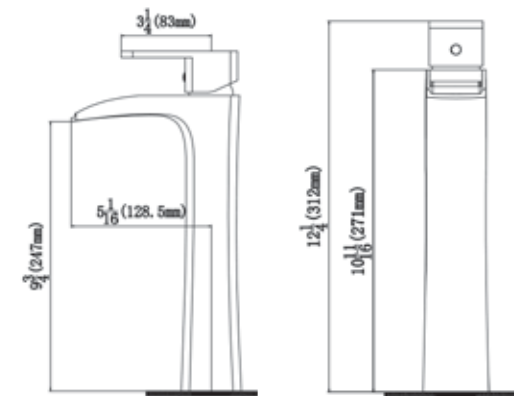

KBF430	KBF432	KBF442	KBF450
HEIGHT	7 1/8"	13 5/8"	12 1/4"	5"
SPOUT REACH	5 7/8"	5 7/8"	5 1/8"	5 7/8"
SPOUT HEIGHT	3 5/8"	9 9/16"	9 3/4"	3 3/16"
INSTALL TYPE	Single Hole	Single Hole Vessel	Single Hole Vessel	Three Hole
STYLE	Single Lever	Single Lever	Single Lever	Dual Lever
ACCESSORIES	Pop-up Drain	Pop-up Drain	Pop-Up Drain	Pop-Up Drain