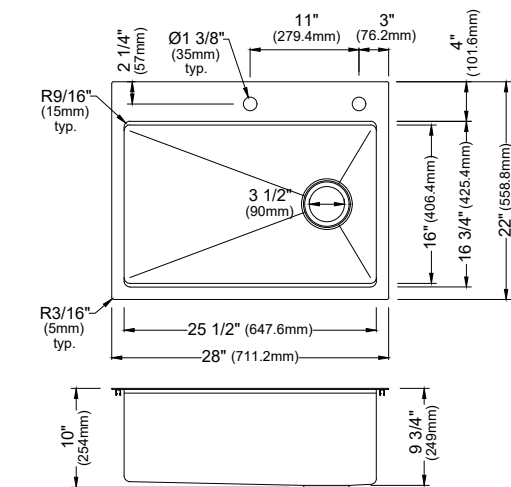

MODEL: WSTMSB2833-PK1  
Stainless Steel Top Mount Large Single Bowl Workstation Sink

	WSTMDB3323-PK1	WSTMSB3333-PK1	WSTMSB2833-PK1	WSTMSB2533-PK1
SIZE	33" x 22" x 10"	33" x 22" x 10"	28" x 22" x 10"	25" x 22" x 10"
MATERIAL	T304 16G Stainless Steel	T304 16G Stainless Steel	T304 16G Stainless Steel	T304 16G Stainless Steel
INSTALL TYPE	Top Mount	Top Mount	Top Mount	Top Mount
CONFIGURATION	Double Bowl	Single Bowl	Single Bowl	Single Bowl
MIN. CABINET SIZE	33"	33"	30"	27"
OPTIONAL GRIDS	GR-4012L GR-4012R	GR-4004	GR-4011	GR-4010
OPTIONAL DRAINS	L-1, L-2	L-1, L-2	L-1, L-2	L-1, L-2
CORNER RADIUS	R15	R15	R15	R15