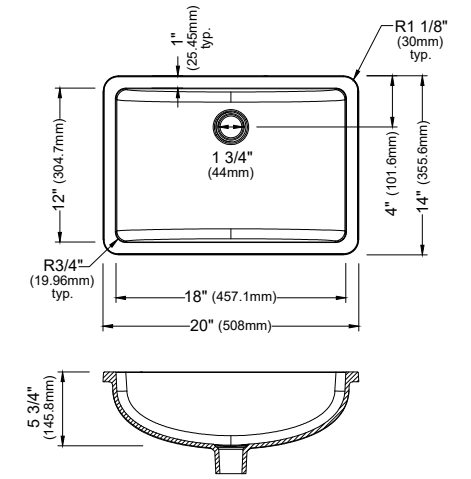

MODEL: Q-306
Quartz Seamless Undermount Vanity Sink