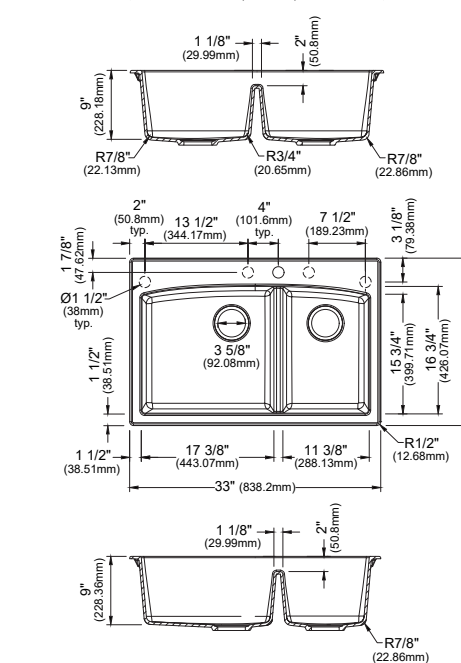

MODEL: QT-712  
Quartz Large Single Bowl Kitchen Sink

	QT-610	QT-670	QT-710	QT-711	QT-712
SIZE	33" x 22" x 8 <sup>7</sup> / <sub>8</sub> "	33" x 22" x 9"	33" x 22" x 9"	33" x 22" x 9"	33" x 22" x 9"
MATERIAL	Quartz Composite	Quartz Composite	Quartz Composite	Quartz Composite	Quartz Composite
INSTALL TYPE	Top Mount	Top Mount	Top Mount	Top Mount	Top Mount
CONFIGURATION	Large/Small Bowl	Single Bowl	Double Bowl	Large/Small Bowl	Single Bowl
MIN. CABINET SIZE	33"	33"	33"	33"	33"
FAUCET HOLES	5	5	5	5	5
OPTIONAL GRIDS	GR-6010, GR-6011	GR-6012	GR-6005, GR-6006	GR-6007, GR-6008	GR-6009
OPTIONAL DRAINS	QBS, QDF, L-1, L-2, L-2DF	QBS, QDF, L-1, L-2, L-2DF	QBS, QDF, L-1, L-2, L-2DF	QBS, QDF, L-1, L-2, L-2DF	QBS, QDF, L-1, L-2, L-2DF