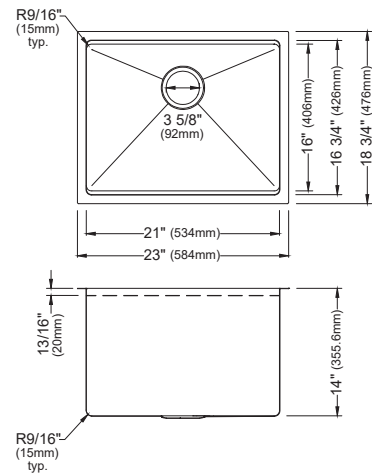

MODEL: WS-33-PK1
Stainless Steel Undermount Single Bowl Workstation Laundry Sink