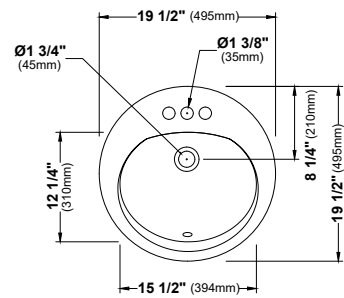

MODEL: VC-207
Vitreous China Top Mount Bathroom Vanity Sink