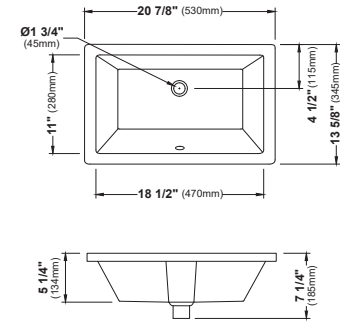

MODEL: VC-109
Vitreous China Undermount Bathroom Vanity Sink