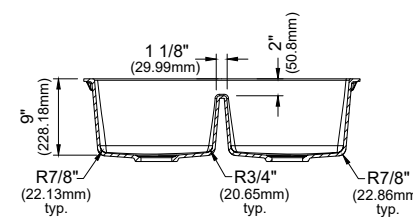

- BL BR GR
- CN BI WH

MODEL: QU-670
Quartz Large Single Bowl Kitchen Sink