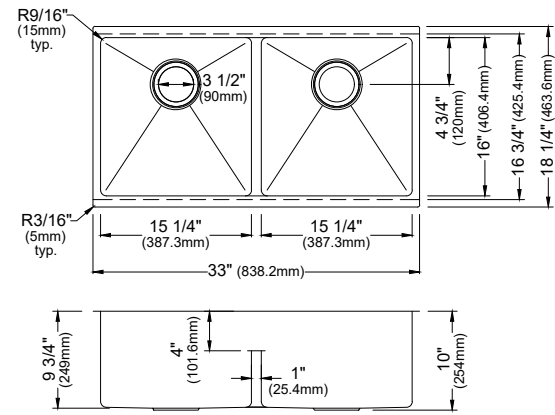

MODEL: WSTMSB2833-PK1  
Stainless Steel Top Mount Large Single Bowl Workstation Sink

	WSTMDB3323-PK1	WSTMSB3333-PK1	WSTMSB2833-PK1	WSTMSB2533-PK1
SIZE	33" x 22" x 10"	33" x 22" x 10"	28" x 22" x 10"	25" x 22" x 10"
MATERIAL	T304 16G Stainless Steel	T304 16G Stainless Steel	T304 16G Stainless Steel	T304 16G Stainless Steel
INSTALL TYPE	Top Mount	Top Mount	Top Mount	Top Mount
CONFIGURATION	Double Bowl	Single Bowl	Single Bowl	Single Bowl
MIN. CABINET SIZE	33"	33"	30"	27"
OPTIONAL GRIDS	GR-4012L GR-4012R	GR-4004	GR-4011	GR-4010
OPTIONAL DRAINS	L-1, L-2	L-1, L-2	L-1, L-2	L-1, L-2
CORNER RADIUS	R15	R15	R15	R15