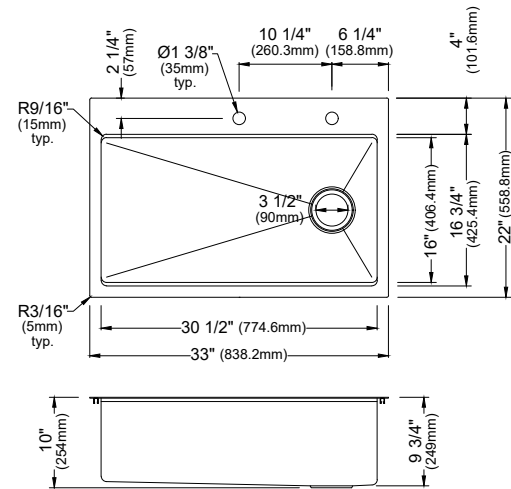

MODEL: WSTMDB3323-PK1
Stainless Steel Top Mount Double Bowl Workstation Sink