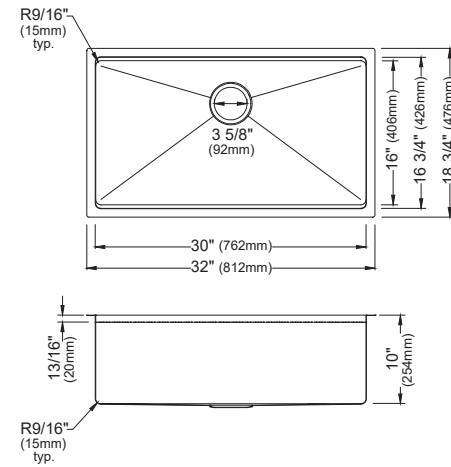

MODEL: WS-37-PK4
Stainless Steel Undermount Large Single Bowl Workstation Sink