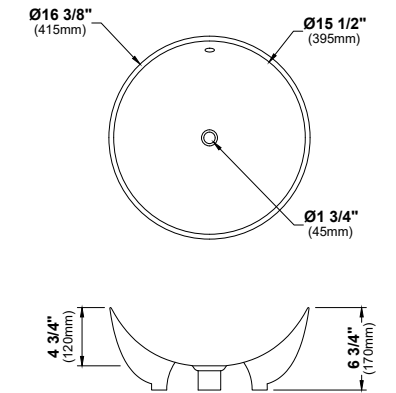

MODEL: VC-411  
Vitreous China Vessel Bathroom Vanity Sink

MODEL: VC-420  
Vitreous China Vessel Bathroom Vanity Sink

MODEL: VC-421  
Vitreous China Vessel Bathroom Vanity Sink

	VC-303	VC-401	VC-402	VC-410	VC-411	VC-420	VC-421
SIZE	26 3/4" x 17" x 3 3/8"	18" x 18" x 4"	18 5/8" x 18 5/8" x 6"	16 3/8" x 16 3/8" x 4 3/4"	15 3/4" x 15 3/4" x 5 1/4"	18 1/8" x 18 1/8" x 4 1/2"	15 3/4" x 15 3/4" x 4 3/8"
MATERIAL	Vitreous China	Vitreous China	Vitreous China	Vitreous China	Vitreous China	Vitreous China	Vitreous China
INSTALL TYPE	Vessel	Vessel	Vessel	Vessel	Vessel	Vessel	Vessel
FINISH	Gloss	Gloss	Gloss	Gloss	Gloss	Gloss	Gloss
MIN. CABINET SIZE	30"	21"	21"	21"	18"	21"	18"