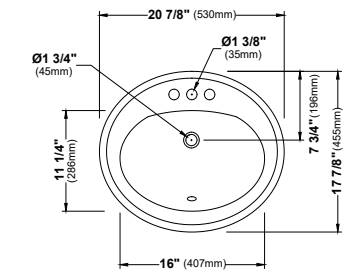

MODEL: VC-208
Vitreous China Top Mount Bathroom Vanity Sink