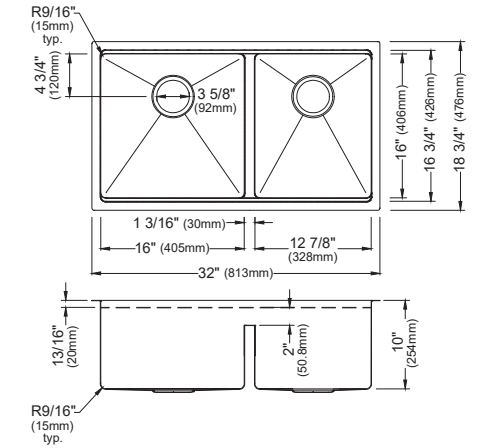

MODEL: WS-40-PK5
Stainless Steel Undermount Large/Small Bowl Workstation Sink