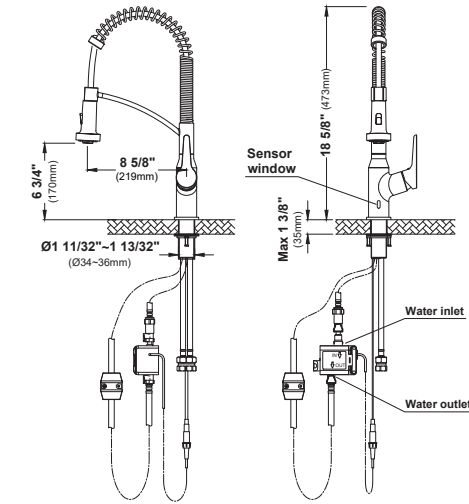

MODEL: KKF210  
**Scottsdale**

MODEL: KKF250  
**Scottsdale**

MODEL: KKF215  
**Scottsdale**

MODEL: KKF255  
**Scottsdale**

MODEL: KKF225  
**Kadira**

MODEL: KKF228  
**Kadira**

	KKF210	KKF215	KKF225	KKF228	KKF250	KKF255
HEIGHT	18 5/8"	18 5/8"	20 19/32"	20 19/32"	16 1/8"	16 1/8"
SPOUT REACH	8 5/8"	8 5/8"	8 31/32"	8 31/32"	8 1/8"	8 1/8"
SPOUT HEIGHT	6 5/8"	6 3/4"	6 3/8"	6 3/8"	7 3/4"	7 3/4"
CONFIGURATION	Pull Down	Pull Down	Pull Down	Pull Down	Pull down	Pull down
WATER FLOW	1.8 GPM	1.8 GPM	1.8 GPM	1.8 GPM	1.8 GPM	1.8 GPM
SPRAY HEAD	3 Function	3 Function	2 Function	2 Function	3 Function	3 Function
SENSOR	No	Yes/Front	No	Yes/Side	No	Yes/Front