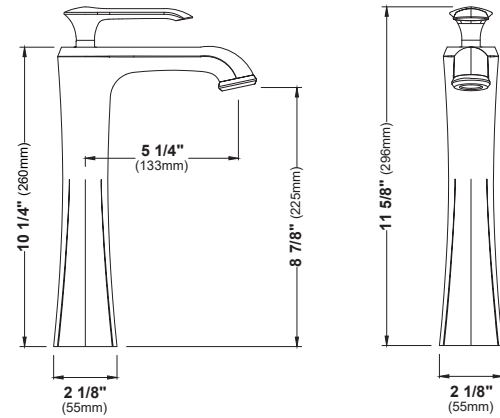

MODEL: KBF412  
**Woodburn**

MODEL: KBF414  
**Woodburn**

MODEL: KBF416  
**Woodburn**

MODEL: KBF420  
**Kayes**

MODEL: KBF422  
**Kayes**

	KBF410	KBF412	KBF414	KBF416	KBF420	KBF422
HEIGHT	6 5/8"	11 5/8"	6 1/4"	7 3/8"	5 13/16"	12 5/16"
SPOUT REACH	4 5/8"	5 1/4"	4 5/8"	4 5/8"	4 13/16"	5 15/16"
SPOUT HEIGHT	3 7/8"	8 7/8"	4"	5 1/8"	3 13/16"	10 5/16"
INSTALL TYPE	Single Hole	Single Hole Vessel	Three Hole	Two Hole	Single Hole	Single Hole Vessel
STYLE	Single Lever	Single Lever	Dual Lever	Dual Lever	Single Lever	Single Lever
ACCESSORIES	Pop-up Drain	Pop-up Drain	Pop-Up Drain	Pop-Up Drain	Pop-Up Drain	Pop-Up Drain