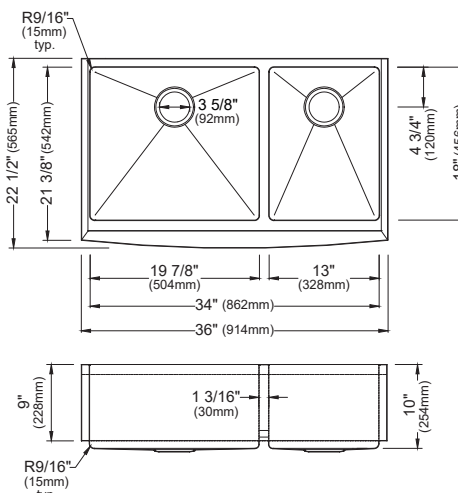

EL-88-PK1	EL-87-PK1	EL-86-PK1	EL-84-PK1	EL-82-PK1
SIZE	36" x 22 1/2" x 10"	36" x 22 1/2" x 10"	33" x 22 1/2" x 10"	33" x 22 1/2" x 10"	30" x 22 1/2" x 10"
MATERIAL	T304 16G Stainless Steel	T304 16G Stainless Steel	T304 16G Stainless Steel	T304 16G Stainless Steel	T304 16G Stainless Steel
INSTALL TYPE	Apron Front	Apron Front	Apron Front	Apron Front	Apron Front
CONFIGURATION	Double Bowl	Large/Small Bowl	Large/Small Bowl	Single Bowl	Single Bowl
MIN. CABINET SIZE	36"	36"	33"	33"	30"
OPTIONAL DRAINS	L-2, L-2DF	L-2, L-2DF	L-2, L-2DF	L-2, L-2DF	L-2, L-2DF
CORNER RADIUS	R15	R15	R15	R15	R15

SIZE	36" x 22 1/2" x 10"	36" x 22 1/2" x 10"	33" x 22 1/2" x 10"	33" x 22 1/2" x 10"	30" x 22 1/2" x 10"
MATERIAL	T304 16G Stainless Steel	T304 16G Stainless Steel	T304 16G Stainless Steel	T304 16G Stainless Steel	T304 16G Stainless Steel
INSTALL TYPE	Apron Front	Apron Front	Apron Front	Apron Front	Apron Front
CONFIGURATION	Double Bowl	Large/Small Bowl	Large/Small Bowl	Single Bowl	Single Bowl
MIN. CABINET SIZE	36"	36"	33"	33"	30"
OPTIONAL DRAINS	L-2, L-2DF	L-2, L-2DF	L-2, L-2DF	L-2, L-2DF	L-2, L-2DF
CORNER RADIUS	R15	R15	R15	R15	R15