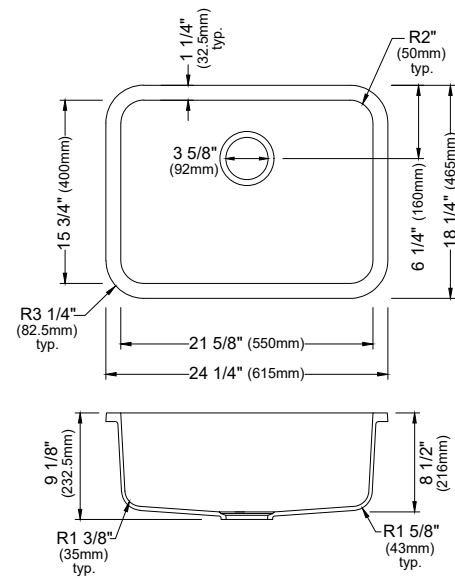

SIZE	Q-360R	Q-350	Q-340	Q-320	Q-315	Q-309	Q-306
SIZE	32 1/2" x 21" x 8 5/8"	32 1/2" x 19 1/8" x 8 1/2"	30 7/8" x 18 7/8" x 9"	24 1/4" x 18 1/4" x 8 1/2"	16 5/8" x 16 5/8" x 7 7/8"	20" x 14" x 5 3/4"	19" x 15" x 5 1/2"
MATERIAL	Quartz Composite	Quartz Composite	Quartz Composite	Quartz Composite	Quartz Composite	Quartz Composite	Quartz Composite
INSTALL TYPE	Seamless Undermount	Seamless Undermount	Seamless Undermount	Seamless Undermount	Seamless Undermount	Seamless Undermount	Seamless Undermount
CONFIGURATION	Large/small Bowl	Double Bowl	Single Bowl	Single Bowl	Single Bowl	Single Bowl	Single Bowl
MIN. CABINET SIZE	36"	36"	33"	27"	18"	24"	21"
OPTIONAL GRIDS	GR-3002, GR-3003	GR-3001	GR-3004	GR-3005	N/A	N/A	N/A
OPTIONAL DRAINS	QBS, QDF, L-1, L-2, L-2DF	QBS, QDF, L-1, L-2, L-2DF	QBS, QDF, L-1, L-2, L-2DF	QBS, QDF, L-1, L-2, L-2DF	QBS, QDF, L-1, L-2, L-2DF	PU25	PU25