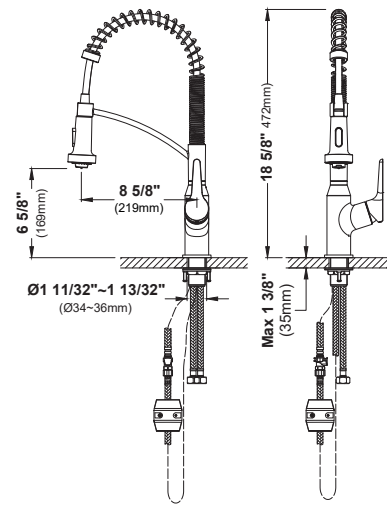

KKF210	KKF215	KKF225	KKF228	KKF250	KKF255
HEIGHT	18 5/8"	18 5/8"	20 19/32"	20 19/32"	16 1/8"	16 1/8"
SPOUT REACH	8 5/8"	8 5/8"	8 31/32"	8 31/32"	8 1/8"	8 1/8"
SPOUT HEIGHT	6 5/8"	6 3/4"	6 3/8"	6 3/8"	7 3/4"	7 3/4"
CONFIGURATION	Pull Down	Pull Down	Pull Down	Pull Down	Pull down	Pull down
WATER FLOW	1.8 GPM	1.8 GPM	1.8 GPM	1.8 GPM	1.8 GPM	1.8 GPM
SPRAY HEAD	3 Function	3 Function	2 Function	2 Function	3 Function	3 Function
SENSOR	No	Yes/Front	No	Yes/Side	No	Yes/Front