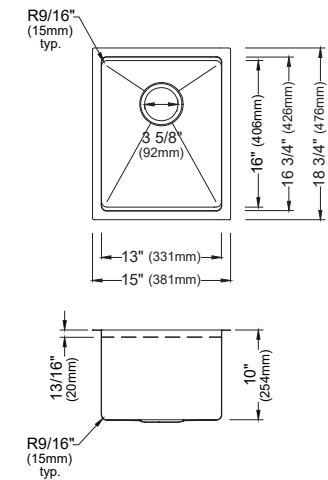

WS-34-PK1   WS-33-PK1   WS-32-PK1   WS-31-PK1

SIZE	27" x 18 3/4" x 10"	23" x 18 3/4" x 14"	23" x 18 3/4" x 10"	15" x 18 3/4" x 10"
MATERIAL	T304 16G Stainless Steel	T304 16G Stainless Steel	T304 16G Stainless Steel	T304 16G Stainless Steel
INSTALL TYPE	Undermount	Undermount	Undermount	Undermount
CONFIGURATION	Single Bowl	Single Bowl	Single Bowl	Single Bowl
MIN. CABINET SIZE	30"	27"	27"	18"
OPTIONAL DRAINS	L-2, L-2DF	L-2, L-2DF	L-2, L-2DF	L-2, L-2DF
CORNER RADIUS	R15	R15	R15	R15