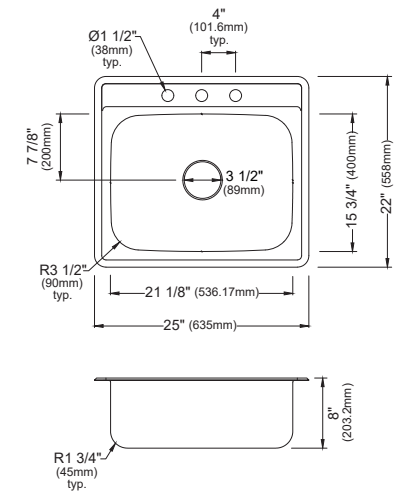

MODEL: PT30
Stainless Steel Top Mount Single Bowl Kitchen Sink

	PU53R	PU51	PU57	PU53L
SIZE	31½" x 20½" x 8½"	32¼" x 18½" x 9"	23" x 17¼" x 8¾"	31½" x 20½" x 8½"
MATERIAL	T304 16G Stainless Steel	T304 16G Stainless Steel	T304 16G Stainless Steel	T304 16G Stainless Steel
INSTALL TYPE	Undermount	Undermount	Undermount	Undermount
CONFIGURATION	Large/Small Bowl	Double Bowl	Single Bowl	Small/Large Bowl
MIN. CABINET SIZE	33"	36"	27"	33"
OPTIONAL GRIDS	GR-3009, GR-3010	GR-3008	GR-3012	GR-3009, GR-3010
OPTIONAL DRAINS	L-1, L-2, L-2DF	L-1, L-2, L-2DF	L-1, L-2, L-2DF	L-1, L-2, L-2DF