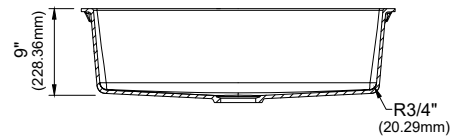

	QU-610	QU-670	QU-690	QU-710	QU-711	QU-712
SIZE	32" x 21 1/8" x 8 7/8"	31 7/16" x 18 13/16" x 9"	16 5/8" x 16 5/8" x 7 7/8"	32 1/2" x 19 3/8" x 9"	32 1/2" x 19 3/8" x 9"	32 1/2" x 19 3/8" x 9"
MATERIAL	Quartz Composite	Quartz Composite	Quartz Composite	Quartz Composite	Quartz Composite	Quartz Composite
INSTALL TYPE	Undermount	Undermount	Undermount	Undermount	Undermount	Undermount
CONFIGURATION	Large/Small Bowl	Single Bowl	Bar Bowl	Double Bowl	Large/Small Bowl	Single Bowl
MIN. CABINET SIZE	36"	36"	18"	36"	36"	36"
FAUCET HOLES	0	0	0	0	0	0
OPTIONAL GRIDS	GR-6010, GR-6011	GR-6012	N/A	GR-6005, GR-6006	GR-6007, GR-6008	GR-6009
OPTIONAL DRAINS	QBS, QDF, L-1, L-2, L-2DF	QBS, QDF, L-1, L-2, L-2DF	QBS, QDF, L-1, L-2, L-2DF	QBS, QDF, L-1, L-2, L-2DF	QBS, QDF, L-1, L-2, L-2DF	QBS, QDF, L-1, L-2, L-2DF