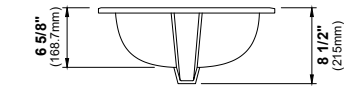

MODEL: VC-207
Vitreous China Top Mount Bathroom Vanity Sink