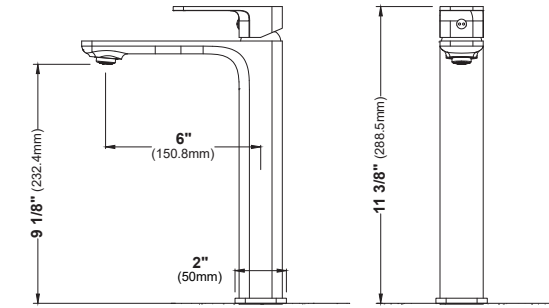

KBF510   KBF512   KBF514   KBF516   KBF520   KBF524   KBF526

HEIGHT	6 3/8"	11 3/8"	4 15/16"	4 15/16"	7 3/32"	6"	6"
SPOUT REACH	4 3/4"	5 15/16"	5 3/16"	4 13/16"	4 3/4"	4 7/8"	4 3/4"
SPOUT HEIGHT	4 1/4"	9 1/4"	4 3/16"	4 7/32"	4 7/32"	4 7/32"	4 7/16"
INSTALL TYPE	Single Hole	Single Hole Vessel	Three Hole	Two Hole	Single Hole	Three Hole	Two Hole
STYLE	Single Lever	Single Lever	Dual Lever	Dual Lever	Single Lever	Dual Lever	Dual Lever
ACCESSORIES	Pop-up Drain	Pop-up Drain	Pop-Up Drain	Pop-Up Drain	Pop-Up Drain	Pop-Up Drain	Pop-Up Drain