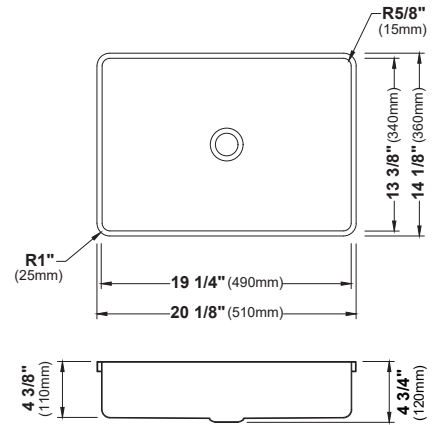

BC

MODEL: CCU100
Stainless Steel Undermount Bathroom Vanity Sink