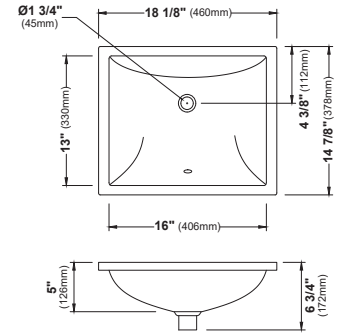

MODEL: VC-113
Vitreous China Undermount Bathroom Vanity Sink