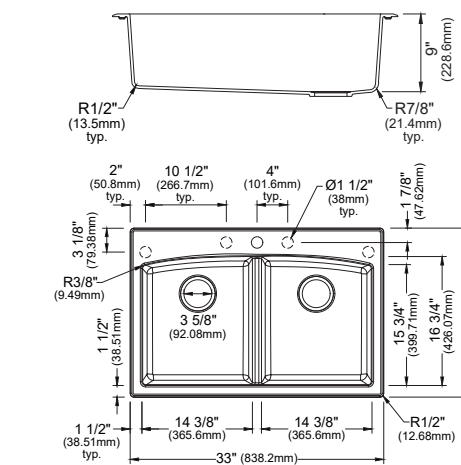

MODEL: QT-711
Quartz Large/Small Bowl Kitchen Sink