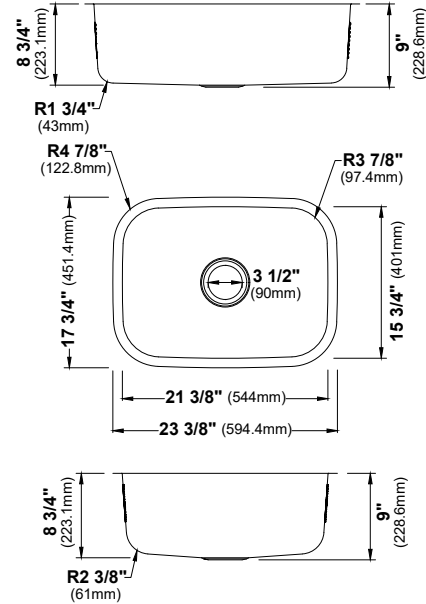

PRU31	
SIZE	32 1/4" x 18 1/2" x 9"
MATERIAL	T304 18G Stainless Steel
INSTALL TYPE	Undermount
CONFIGURATION	Double Bowl
MIN. CABINET SIZE	36"
OPTIONAL GRIDS	GR-3102
OPTIONAL DRAINS	L-1, L-2, L-2DF

PRU32	
SIZE	32" x 18 1/2" x 9"
MATERIAL	T304 18G Stainless Steel
INSTALL TYPE	Undermount
CONFIGURATION	Double Bowl
MIN. CABINET SIZE	36"
OPTIONAL GRIDS	GR-3108
OPTIONAL DRAINS	L-1, L-2, L-2DF

PRU33R	
SIZE	31 1/2" x 20 1/2" x 9"
MATERIAL	T304 18G Stainless Steel
INSTALL TYPE	Undermount
CONFIGURATION	Large/Small Bowl
MIN. CABINET SIZE	36"
OPTIONAL GRIDS	GR-3103, GR-3104
OPTIONAL DRAINS	L-1, L-2, L-2DF

PRU33L	
SIZE	31 1/2" x 20 1/2" x 9"
MATERIAL	T304 18G Stainless Steel
INSTALL TYPE	Undermount
CONFIGURATION	Small/Large Bowl
MIN. CABINET SIZE	36"
OPTIONAL GRIDS	GR-3103, GR-3104
OPTIONAL DRAINS	L-1, L-2, L-2DF

PRU35	
SIZE	29 3/4" x 18" x 9"
MATERIAL	T304 18G Stainless Steel
INSTALL TYPE	Undermount
CONFIGURATION	Single Bowl
MIN. CABINET SIZE	33"
OPTIONAL GRIDS	GR-3105
OPTIONAL DRAINS	L-1, L-2, L-2DF

PRU36	
SIZE	32 3/8" x 18 1/2" x 9"
MATERIAL	T304 18G Stainless Steel
INSTALL TYPE	Undermount
CONFIGURATION	Single Bowl
MIN. CABINET SIZE	36"
OPTIONAL GRIDS	GR-3101
OPTIONAL DRAINS	L-1, L-2, L-2DF

PRU37	
SIZE	23 3/8" x 17 3/4" x 9"
MATERIAL	T304 18G Stainless Steel
INSTALL TYPE	Undermount
CONFIGURATION	Single Bowl
MIN. CABINET SIZE	27"
OPTIONAL GRIDS	GR-3106
OPTIONAL DRAINS	L-1, L-2, L-2DF

PRU39	
SIZE	15" x 12 5/8" x 7"
MATERIAL	T304 18G Stainless Steel
INSTALL TYPE	Undermount
CONFIGURATION	Single Bowl
MIN. CABINET SIZE	18"
OPTIONAL GRIDS	GR-3107
OPTIONAL DRAINS	L-1, L-2, L-2DF