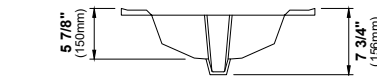

MODEL: VC-301
Vitreous China Vessel Bathroom Vanity Sink