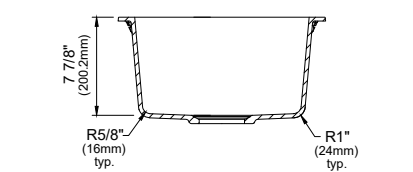

- BL BR GR
- CN BI WH

MODEL: QU-670
Quartz Large Single Bowl Kitchen Sink