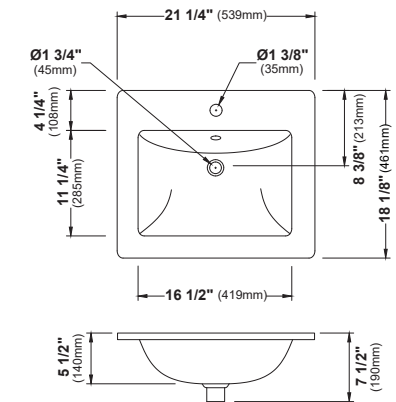

SIZE	20 1/4" x 15" x 4 3/8"	17" x 13 3/4" x 5 1/2"	21" x 14 1/2" x 3 7/8"	20 1/8" x 16" x 4 1/8"	22" x 15 3/8" x 4 3/8"	17 3/4" x 17 3/4" x 4 3/8"	21 1/4" x 18 1/8" x 5 1/2"
MATERIAL	Vitreous China	Vitreous China	Vitreous China	Vitreous China	Vitreous China	Vitreous China	Vitreous China
INSTALL TYPE	Undermount	Undermount	Undermount	Top Mount	Top Mount	Top Mount	Top Mount
FINISH	Gloss	Gloss	Gloss	Gloss	Gloss	Gloss	Gloss
MIN. CABINET SIZE	24"	21"	24"	24"	24"	21"	24"