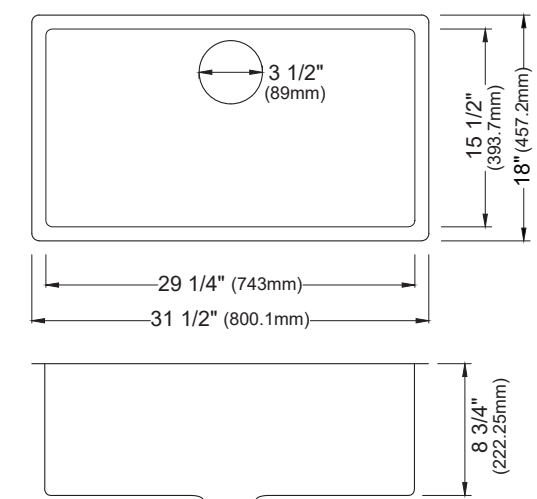

MODEL: E-425/ E-420
Stainless Steel Single Bowl Seamless Undermount Kitchen Sink