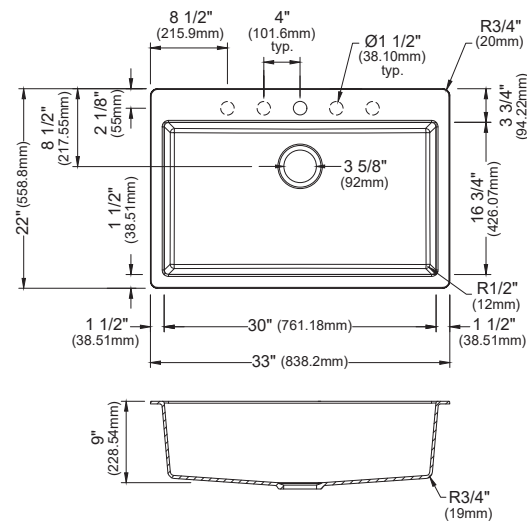

MODEL: QT-820
Quartz Single Bowl Kitchen Sink