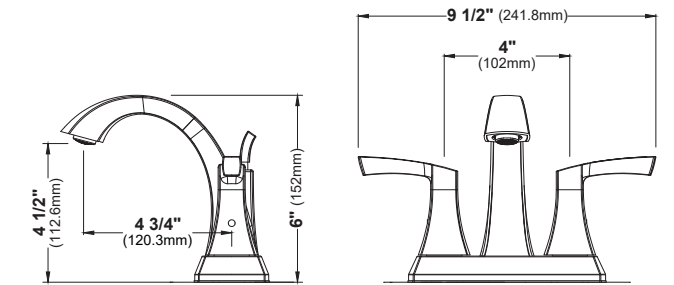

KBF510   KBF512   KBF514   KBF516   KBF520   KBF524   KBF526

HEIGHT	6 3/8"	11 3/8"	4 15/16"	4 15/16"	7 3/32"	6"	6"
SPOUT REACH	4 3/4"	5 15/16"	5 3/16"	4 13/16"	4 3/4"	4 7/8"	4 3/4"
SPOUT HEIGHT	4 1/4"	9 1/4"	4 3/16"	4 7/32"	4 7/32"	4 7/32"	4 7/16"
INSTALL TYPE	Single Hole	Single Hole Vessel	Three Hole	Two Hole	Single Hole	Three Hole	Two Hole
STYLE	Single Lever	Single Lever	Dual Lever	Dual Lever	Single Lever	Dual Lever	Dual Lever
ACCESSORIES	Pop-up Drain	Pop-up Drain	Pop-Up Drain	Pop-Up Drain	Pop-Up Drain	Pop-Up Drain	Pop-Up Drain