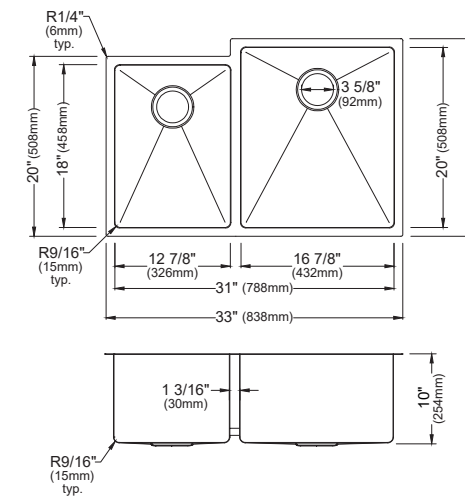

MODEL: EL-78L-PK1
Stainless Steel Undermount Large/Small Bowl Kitchen Sink