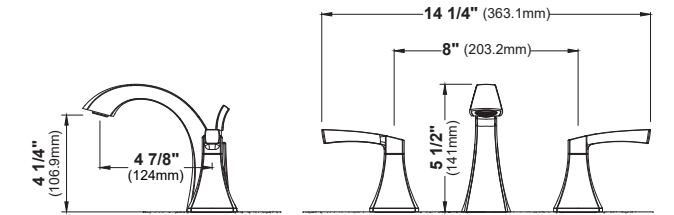

MODEL: KBF514
Venda