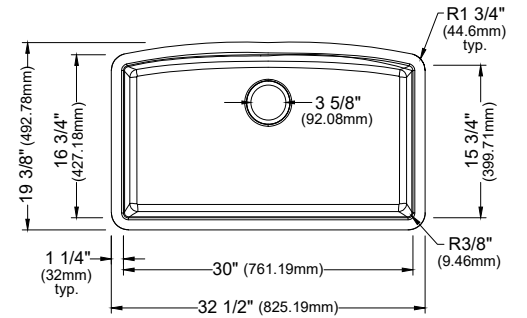

	QU-610	QU-670	QU-690	QU-710	QU-711	QU-712
SIZE	32" x 21 1/8" x 8 7/8"	31 7/16" x 18 13/16" x 9"	16 5/8" x 16 5/8" x 7 7/8"	32 1/2" x 19 3/8" x 9"	32 1/2" x 19 3/8" x 9"	32 1/2" x 19 3/8" x 9"
MATERIAL	Quartz Composite	Quartz Composite	Quartz Composite	Quartz Composite	Quartz Composite	Quartz Composite
INSTALL TYPE	Undermount	Undermount	Undermount	Undermount	Undermount	Undermount
CONFIGURATION	Large/Small Bowl	Single Bowl	Bar Bowl	Double Bowl	Large/Small Bowl	Single Bowl
MIN. CABINET SIZE	36"	36"	18"	36"	36"	36"
FAUCET HOLES	0	0	0	0	0	0
OPTIONAL GRIDS	GR-6010, GR-6011	GR-6012	N/A	GR-6005, GR-6006	GR-6007, GR-6008	GR-6009
OPTIONAL DRAINS	QBS, QDF, L-1, L-2, L-2DF	QBS, QDF, L-1, L-2, L-2DF	QBS, QDF, L-1, L-2, L-2DF	QBS, QDF, L-1, L-2, L-2DF	QBS, QDF, L-1, L-2, L-2DF	QBS, QDF, L-1, L-2, L-2DF