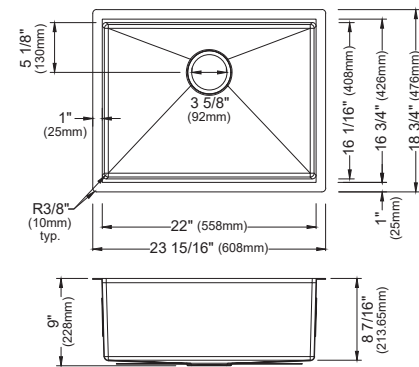

MODEL: HSU3219DB
Matrix Steel Undermount Double Bowl Workstation Sink

	HSU3219DB	HSU2419SB	HSU1717SB	HSU3219SB	HSU3320SB
SIZE	32" x 18 3/4" x 9"	24" x 18 3/4" x 9"	17" x 17" x 9"	32" x 18 3/4" x 9"	33" x 20" x 10"
MATERIAL	T304 16G Bowl	T304 16G Bowl	T304 16G Bowl	T304 16G Bowl	T304 16G Bowl
INSTALL TYPE	Undermount	Undermount	Undermount	Undermount	Apron Front
CONFIGURATION	Double Bowl	Single Bowl	Single Bowl	Single Bowl	Single Bowl
MIN. CABINET SIZE	36"	27"	21"	36"	33"
CORNER RADIUS	R10	R10	R10	R10	R15