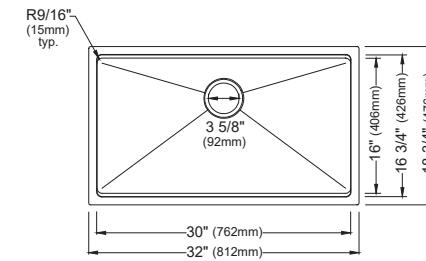

EL-76-D1-PK1 EL-79-D1-PK1 WS-37-D1-PK1 WS-31-D1-PK1 WST-28-D1-PK1 WST-26-D1-PK1 WSA-45-D1-PK1

	EL-76-D1-PK1	EL-79-D1-PK1	WS-37-D1-PK1	WS-31-D1-PK1	WST-28-D1-PK1	WST-26-D1-PK1	WSA-45-D1-PK1
SIZE	32" x 19" x 10"	32" x 19" x 10"	32" x 18 3/4" x 10"	15" x 18 3/4" x 10"	33" x 22" x 10"	33" x 22" x 10"	33" x 21" x 10"
MATERIAL	T304 16G Stainless Steel	T304 16G Stainless Steel	T304 16G Stainless Steel	T304 16G Stainless Steel	T304 16G Stainless Steel	T304 16G Stainless Steel	T304 16G Stainless Steel
INSTALL TYPE	Undermount	Undermount	Undermount	Undermount	Top Mount	Top Mount	Apron Front
CONFIGURATION	Double Bowl	Single Bowl	Single Bowl	Single Bowl	Double Bowl	Single Bowl	Single Bowl
MIN. CABINET SIZE	36"	36"	36"	18"	33"	33"	30"
CORNER RADIUS	R15	R15	R15	R15	R15	R15	R15