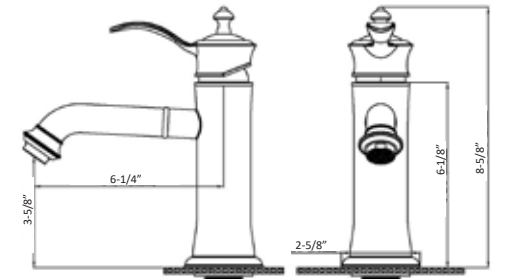

MODEL: KBF462
Tryst