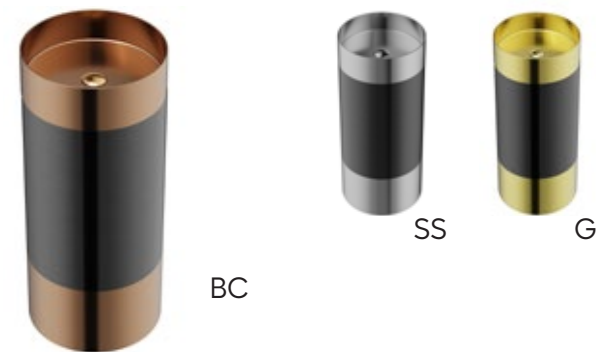

MODEL: CCP300
Stainless Steel Bathroom Pedestal Sink