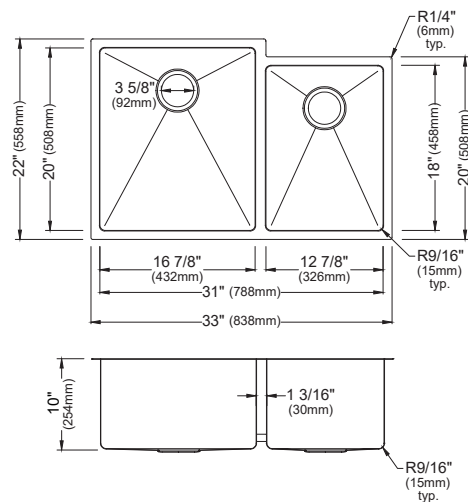

MODEL: EL-78R-PK1
Stainless Steel Undermount Large/Small Bowl Kitchen Sink