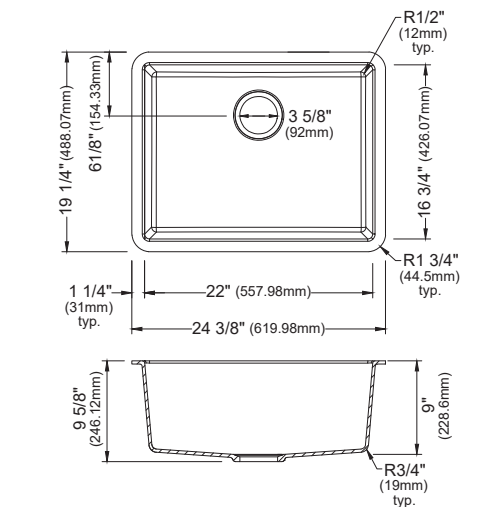

- QU-810
- QU-811
- QU-812
- QU-820
- QU-910

SIZE	QU-810	QU-811	QU-812	QU-820	QU-910
SIZE	32 3/8" x 19 1/4" x 9"	32 3/8" x 21 3/8" x 9"	32 3/8" x 19 1/4" x 9"	24 3/8" x 19 1/4" x 9"	32 3/8" x 19 1/4" x 9"
MATERIAL	Quartz Composite	Quartz Composite	Quartz Composite	Quartz Composite	Quartz Composite
INSTALL TYPE	Undermount	Undermount	Undermount	Undermount	Undermount
CONFIGURATION	Double Bowl	Large/Small Bowl	Single Bowl	Single Bowl	Double Bowl
MIN. CABINET SIZE	36"	36"	36"	27"	36"
FAUCET HOLES	0	0	0	0	0
OPTIONAL GRIDS	GR-6014	GR-6015, GR-6016	GR-6021	GR-6022	GR-6025, GR-6026
OPTIONAL DRAINS	QBS, QDF, L-1, L-2, L-2DF	QBS, QDF, L-1, L-2, L-2DF	QBS, QDF, L-1, L-2, L-2DF	QBS, QDF, L-1, L-2, L-2DF	QBS, QDF, L-1, L-2, L-2DF