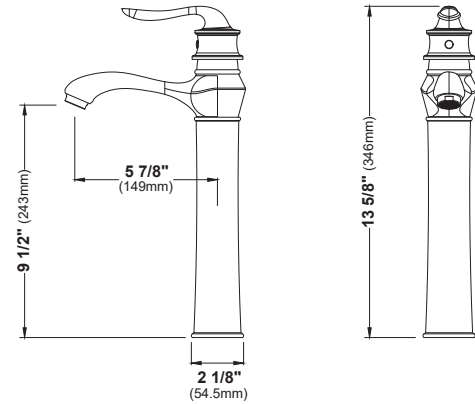

KBF430	KBF432	KBF442	KBF450
HEIGHT	7 1/8"	13 5/8"	12 1/4"	5"
SPOUT REACH	5 7/8"	5 7/8"	5 1/8"	5 7/8"
SPOUT HEIGHT	3 5/8"	9 9/16"	9 3/4"	3 3/16"
INSTALL TYPE	Single Hole	Single Hole Vessel	Single Hole Vessel	Three Hole
STYLE	Single Lever	Single Lever	Single Lever	Dual Lever
ACCESSORIES	Pop-up Drain	Pop-up Drain	Pop-Up Drain	Pop-Up Drain