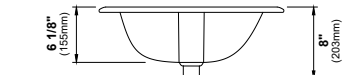

MODEL: VC-208
Vitreous China Top Mount Bathroom Vanity Sink