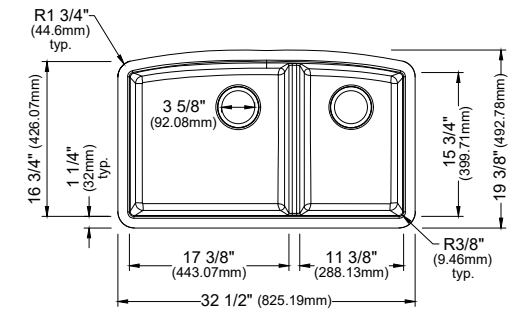

- BL BR GR
- CN BI WH

MODEL: QU-712
Quartz Large Single Bowl Kitchen Sink