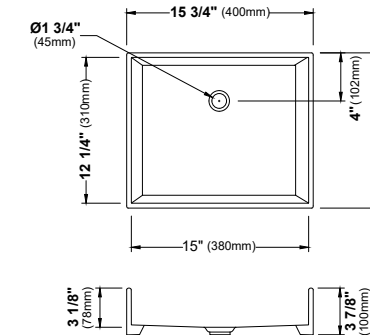

MODEL: VC-503  
Vitreous China Vessel Bathroom Vanity Sink

MODEL: VC-504  
Vitreous China Vessel Bathroom Vanity Sink

MODEL: VC-505  
Vitreous China Vessel Bathroom Vanity Sink

	VC-424	VC-427	VC-501	VC-502	VC-503	VC-504	VC-505
SIZE	14 1/8" x 14 1/8" x 3 5/8"	16 1/2" x 16 1/2" x 4"	18 3/4" x 14 1/2" x 4 3/8"	19" x 13 3/4" x 4 3/4"	15 3/4" x 13" x 3 1/8"	24" x 15 3/8" x 4"	19 5/8" x 15 3/4" x 4 1/4"
MATERIAL	Vitreous China	Vitreous China	Vitreous China	Vitreous China	Vitreous China	Vitreous China	Vitreous China
INSTALL TYPE	Vessel	Vessel	Vessel	Vessel	Vessel	Vessel	Vessel
FINISH	Gloss	Gloss	Gloss	Gloss	Gloss	Gloss	Gloss
MIN. CABINET SIZE	18"	18"	21"	21"	18"	27"	24"