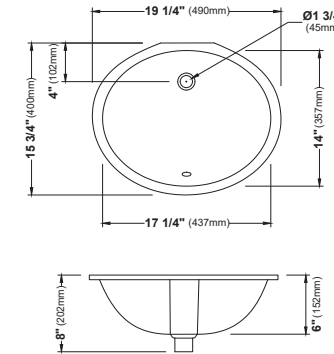

MODEL: VC-103
Vitreous China Undermount Bathroom Vanity Sink