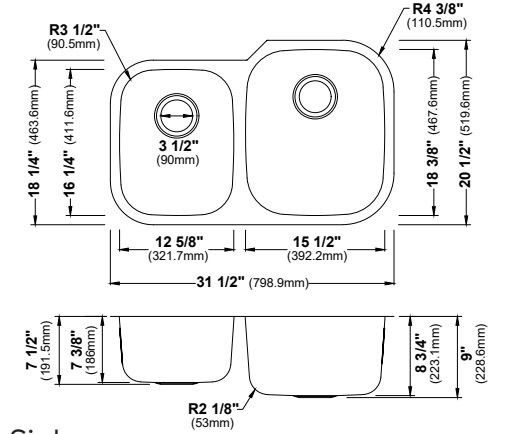

MODEL: PRU33R
Stainless Steel Undermount Large/Small Bowl Kitchen Sink

PRU31	
SIZE	32 1/4" x 18 1/2" x 9"
MATERIAL	T304 18G Stainless Steel
INSTALL TYPE	Undermount
CONFIGURATION	Double Bowl
MIN. CABINET SIZE	36"
OPTIONAL GRIDS	GR-3102
OPTIONAL DRAINS	L-1, L-2, L-2DF

PRU32	
SIZE	32" x 18 1/2" x 9"
MATERIAL	T304 18G Stainless Steel
INSTALL TYPE	Undermount
CONFIGURATION	Double Bowl
MIN. CABINET SIZE	36"
OPTIONAL GRIDS	GR-3108
OPTIONAL DRAINS	L-1, L-2, L-2DF

PRU33R	
SIZE	31 1/2" x 20 1/2" x 9"
MATERIAL	T304 18G Stainless Steel
INSTALL TYPE	Undermount
CONFIGURATION	Large/Small Bowl
MIN. CABINET SIZE	36"
OPTIONAL GRIDS	GR-3103, GR-3104
OPTIONAL DRAINS	L-1, L-2, L-2DF

PRU33L	
SIZE	31 1/2" x 20 1/2" x 9"
MATERIAL	T304 18G Stainless Steel
INSTALL TYPE	Undermount
CONFIGURATION	Small/Large Bowl
MIN. CABINET SIZE	36"
OPTIONAL GRIDS	GR-3103, GR-3104
OPTIONAL DRAINS	L-1, L-2, L-2DF

PRU35	
SIZE	29 3/4" x 18" x 9"
MATERIAL	T304 18G Stainless Steel
INSTALL TYPE	Undermount
CONFIGURATION	Single Bowl
MIN. CABINET SIZE	33"
OPTIONAL GRIDS	GR-3105
OPTIONAL DRAINS	L-1, L-2, L-2DF

PRU36	
SIZE	32 3/8" x 18 1/2" x 9"
MATERIAL	T304 18G Stainless Steel
INSTALL TYPE	Undermount
CONFIGURATION	Single Bowl
MIN. CABINET SIZE	36"
OPTIONAL GRIDS	GR-3101
OPTIONAL DRAINS	L-1, L-2, L-2DF

PRU37	
SIZE	23 3/8" x 17 3/4" x 9"
MATERIAL	T304 18G Stainless Steel
INSTALL TYPE	Undermount
CONFIGURATION	Single Bowl
MIN. CABINET SIZE	27"
OPTIONAL GRIDS	GR-3106
OPTIONAL DRAINS	L-1, L-2, L-2DF

PRU39	
SIZE	15" x 12 5/8" x 7"
MATERIAL	T304 18G Stainless Steel
INSTALL TYPE	Undermount
CONFIGURATION	Single Bowl
MIN. CABINET SIZE	18"
OPTIONAL GRIDS	GR-3107
OPTIONAL DRAINS	L-1, L-2, L-2DF