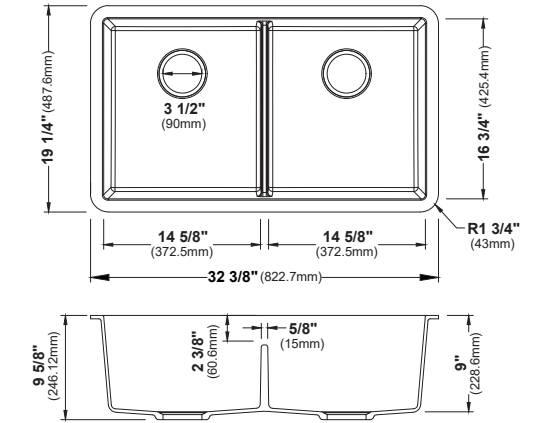

- BL BR GR
- CN BI WH

MODEL: QU-811
Quartz Large/Small Bowl Kitchen Sink