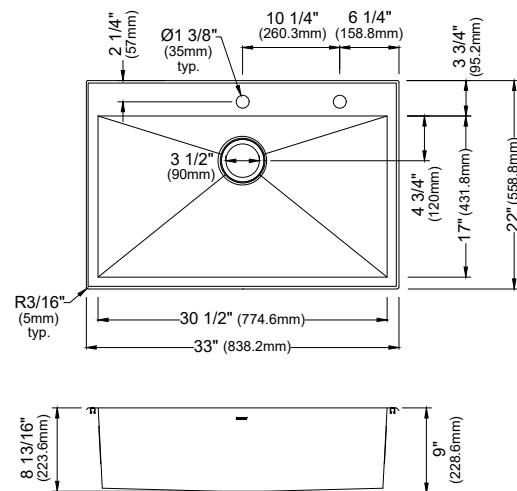

MODEL: TMSB2531-PK1
Stainless Steel Top Mount Single Bowl Kitchen Sink

MODEL: TMSB3331-PK1
Stainless Steel Top Mount Large Single Bowl Kitchen Sink

	TMDB3321-PK1	TMSB3331-PK1	TMSB2831-PK1	TMSB2531-PK1
SIZE	33" x 22" x 10"	33" x 22" x 9"	28" x 22" x 10"	25" x 22" x 10"
MATERIAL	T304 16G Stainless Steel	T304 16G Stainless Steel	T304 16G Stainless Steel	T304 16G Stainless Steel
INSTALL TYPE	Top Mount	Top Mount	Top Mount	Top Mount
CONFIGURATION	Double Bowl	Single Bowl	Single Bowl	Single Bowl
MIN. CABINET SIZE	33"	33"	30"	27"
OPTIONAL GRIDS	GR-4003L GR-4003R	GR-4004	GR-4002	GR-4001
OPTIONAL DRAINS	L-1, L-2	L-1, L-2	L-1, L-2	L-1, L-2
CORNER RADIUS	R15	R15	R15	R15