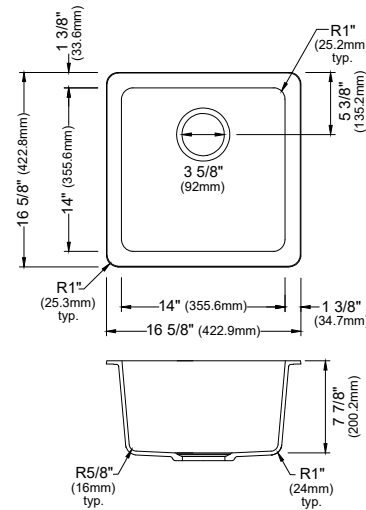

MODEL: Q-309
Quartz Seamless Undermount Vanity Sink