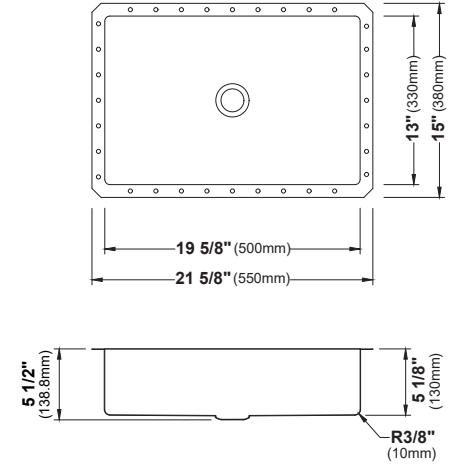

BC

MODEL: CCU400
Stainless Steel Undermount Bathroom Vanity Sink