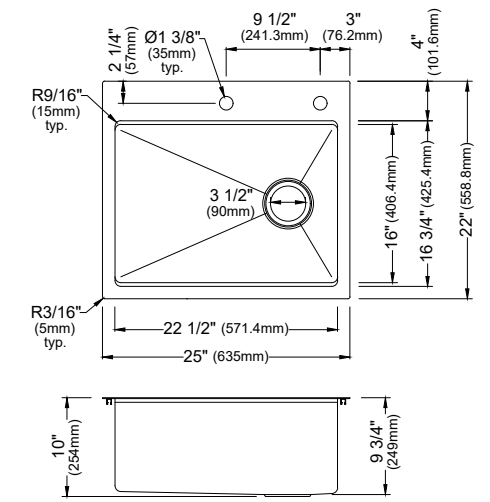

MODEL: WSTMDB3323-PK1
Stainless Steel Top Mount Double Bowl Workstation Sink

	WSTMDB3323-PK1	WSTMSB3333-PK1	WSTMSB2833-PK1	WSTMSB2533-PK1
SIZE	33" x 22" x 10"	33" x 22" x 10"	28" x 22" x 10"	25" x 22" x 10"
MATERIAL	T304 16G Stainless Steel	T304 16G Stainless Steel	T304 16G Stainless Steel	T304 16G Stainless Steel
INSTALL TYPE	Top Mount	Top Mount	Top Mount	Top Mount
CONFIGURATION	Double Bowl	Single Bowl	Single Bowl	Single Bowl
MIN. CABINET SIZE	33"	33"	30"	27"
OPTIONAL GRIDS	GR-4012L GR-4012R	GR-4004	GR-4011	GR-4010
OPTIONAL DRAINS	L-1, L-2	L-1, L-2	L-1, L-2	L-1, L-2
CORNER RADIUS	R15	R15	R15	R15