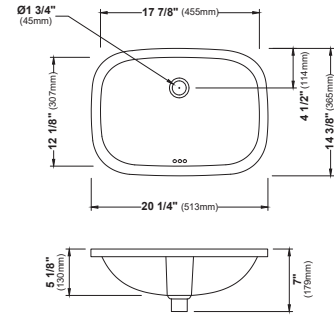

MODEL: VC-101
Vitreous China Undermount Bathroom Vanity Sink