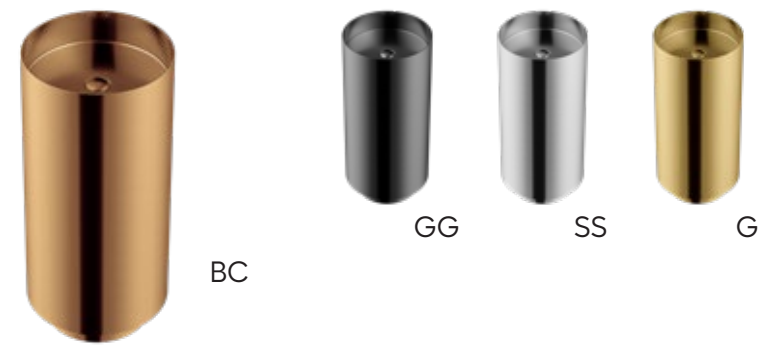

SIZE	15" x 15" x 4 <sup>3</sup> / <sub>4</sub> "	20 <sup>1</sup> / <sub>8</sub> " x 14 <sup>1</sup> / <sub>8</sub> " x 4 <sup>3</sup> / <sub>4</sub> "	15 <sup>3</sup> / <sub>4</sub> " x 15 <sup>3</sup> / <sub>4</sub> " x 4 <sup>3</sup> / <sub>4</sub> "	27 <sup>1</sup> / <sub>2</sub> " x 16 <sup>7</sup> / <sub>8</sub> " x 5 <sup>1</sup> / <sub>8</sub> "	21 <sup>5</sup> / <sub>8</sub> " x 15" x 5 <sup>1</sup> / <sub>2</sub> "	23 <sup>5</sup> / <sub>8</sub> " x 15 <sup>3</sup> / <sub>4</sub> " x 5 <sup>3</sup> / <sub>8</sub> "	15 <sup>3</sup> / <sub>4</sub> " x 15 <sup>3</sup> / <sub>4</sub> " x 5 <sup>3</sup> / <sub>8</sub> "
MATERIAL	Stainless Steel	Stainless Steel	Stainless Steel	Stainless Steel	Stainless Steel	Stainless Steel	Stainless Steel
INSTALL TYPE	Top Mount	Top Mount	Undermount	Undermount	Undermount	Undermount	Undermount
FINISH	Brushed	Brushed	Brushed	Brushed	Brushed	Brushed	Brushed
MIN. CABINET SIZE	18"	24"	18"	30"	24"	27"	18"
POP-UP DRAIN	Included	Included	Included	Included	Included	Included	Included