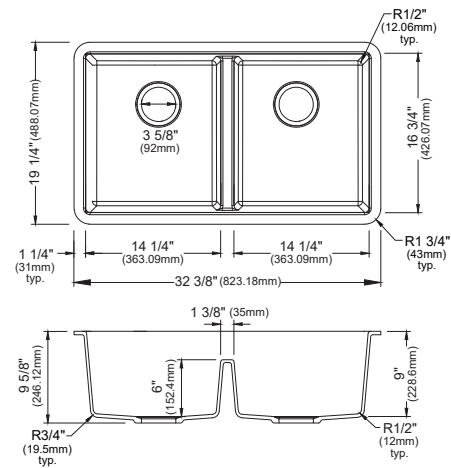

- BL BR GR
- CN BI WH

MODEL: QU-910
Quartz Double Bowl Kitchen Sink