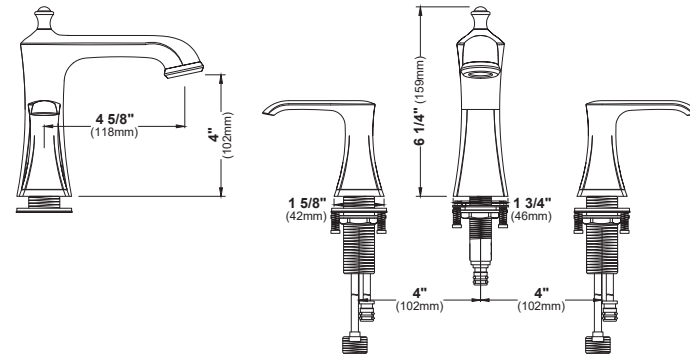

MODEL: KBF412  
**Woodburn**

MODEL: KBF414  
**Woodburn**

MODEL: KBF416  
**Woodburn**

MODEL: KBF420  
**Kayes**

MODEL: KBF422  
**Kayes**

	KBF410	KBF412	KBF414	KBF416	KBF420	KBF422
HEIGHT	6 5/8"	11 5/8"	6 1/4"	7 3/8"	5 13/16"	12 5/16"
SPOUT REACH	4 5/8"	5 1/4"	4 5/8"	4 5/8"	4 13/16"	5 15/16"
SPOUT HEIGHT	3 7/8"	8 7/8"	4"	5 1/8"	3 13/16"	10 5/16"
INSTALL TYPE	Single Hole	Single Hole Vessel	Three Hole	Two Hole	Single Hole	Single Hole Vessel
STYLE	Single Lever	Single Lever	Dual Lever	Dual Lever	Single Lever	Single Lever
ACCESSORIES	Pop-up Drain	Pop-up Drain	Pop-Up Drain	Pop-Up Drain	Pop-Up Drain	Pop-Up Drain