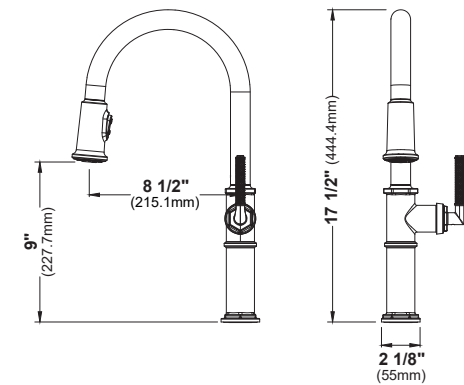

KKF310   KKF320   KKF330   KKF340

HEIGHT	16¹/₁₆"	15"	17¹³/₁₆"	16⁷/₁₆"
SPOUT REACH	9"	9¹/₈"	8¹/₁₆"	8¹/₂"
SPOUT HEIGHT	8³/₁₆"	8¹/₂"	9"	7¹³/₁₆"
CONFIGURATION	Pull Down	Pull Down	Pull Down	Pull Down
WATER FLOW	1.8 GPM	1.8 GPM	1.8 GPM	1.8 GPM
SPRAY HEAD	2 Function	2 Function	2 Function	3 Function
SENSOR	No	No	No	Yes/Front

KKF350   KKF360   KKF365   KKF370

HEIGHT	17¹/₁₆"	24¹/₄"	17¹/₂"	15⁵/₈"
SPOUT REACH	9³/₈"	8¹/₁₆"	8¹/₂"	7⁷/₈"
SPOUT HEIGHT	8¹³/₁₆"	7⁷/₈"	8¹⁵/₁₆"	12¹⁵/₁₆"
CONFIGURATION	Pull down	Pull Down	Pull Down	Standard
WATER FLOW	1.8 GPM	1.8 GPM	1.8 GPM	1.8 GPM
SPRAY HEAD	2 Function	1 Function	2 Function	1 Function
SENSOR	No	No	No	No