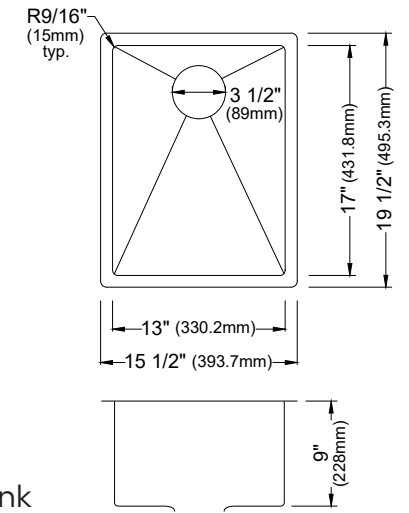

MODEL: E-510  
Stainless Steel Single Bowl Seamless Undermount Bar Sink

MODEL: E-505D  
Stainless Steel Single Bowl Seamless Undermount Vanity Sink

SIZE	E-550	E-540	E-528	E-525	E-520	E-510	E-505D
SIZE	32 7/8" x 18 5/8" x 8 5/8"	31 1/2" x 18 1/2" x 9"	22 5/8" x 18 1/2" x 14"	22 5/8" x 18 1/2" x 5 1/2"	22 5/8" x 18 1/2" x 9"	15 1/2" x 19 1/2" x 9"	18 1/8" x 15 3/4" x 5 1/2"
MATERIAL	T304 16G Stainless Steel	T304 16G Stainless Steel	T304 16G Stainless Steel	T304 16G Stainless Steel	T304 16G Stainless Steel	T304 16G Stainless Steel	T304 16G Stainless Steel
INSTALL TYPE	Seamless Undermount	Seamless Undermount	Seamless Undermount	Seamless Undermount	Seamless Undermount	Seamless Undermount	Seamless Undermount
CONFIGURATION	Double Bowl	Single Bowl	Single Bowl	Single Bowl	Single Bowl	Single Bowl	Single Bowl
MIN. CABINET SIZE	36"	33"	27"	27"	27"	18"	21"
OPTIONAL DRAINS	L-1, L-2, L-2DF	L-1, L-2, L-2DF	L-1, L-2, L-2DF	L-1, L-2, L-2DF	L-1, L-2, L-2DF	L-1, L-2, L-2DF	PU25
CORNER RADIUS	R15	R15	R15	R15	R15	R15	R15
OPTIONAL GRID	GR-1004	GR-1003	GR-1002	GR-1002	GR-1002	GR-1001	N/A