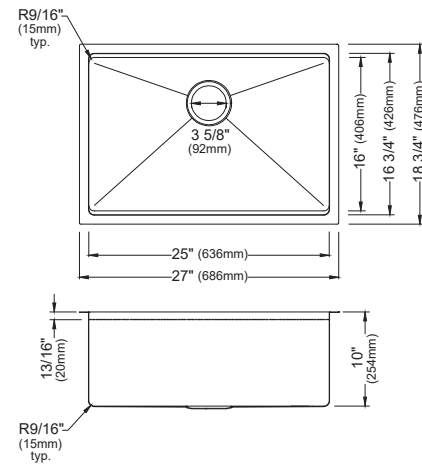

MODEL: WS-34-PK1
Stainless Steel Undermount Large Single Bowl Workstation Sink