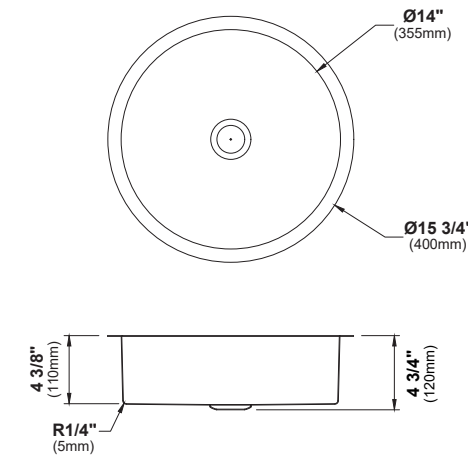

BC

MODEL: CCU200
Stainless Steel Undermount Bathroom Vanity Sink