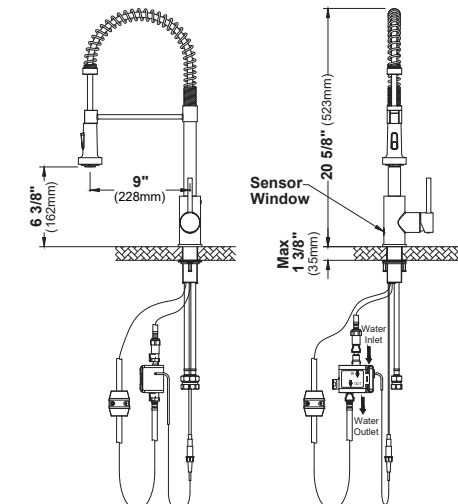

MODEL: KKF210  
**Scottsdale**

MODEL: KKF250  
**Scottsdale**

MODEL: KKF215  
**Scottsdale**

MODEL: KKF255  
**Scottsdale**

MODEL: KKF225  
**Kadira**

MODEL: KKF228  
**Kadira**

	KKF210	KKF215	KKF225	KKF228	KKF250	KKF255
HEIGHT	18 5/8"	18 5/8"	20 19/32"	20 19/32"	16 1/8"	16 1/8"
SPOUT REACH	8 5/8"	8 5/8"	8 31/32"	8 31/32"	8 1/8"	8 1/8"
SPOUT HEIGHT	6 5/8"	6 3/4"	6 3/8"	6 3/8"	7 3/4"	7 3/4"
CONFIGURATION	Pull Down	Pull Down	Pull Down	Pull Down	Pull down	Pull down
WATER FLOW	1.8 GPM	1.8 GPM	1.8 GPM	1.8 GPM	1.8 GPM	1.8 GPM
SPRAY HEAD	3 Function	3 Function	2 Function	2 Function	3 Function	3 Function
SENSOR	No	Yes/Front	No	Yes/Side	No	Yes/Front