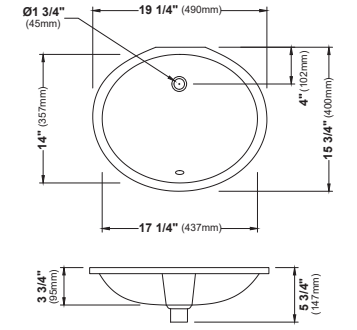

MODEL: VC-105
Vitreous China Undermount Bathroom Vanity Sink