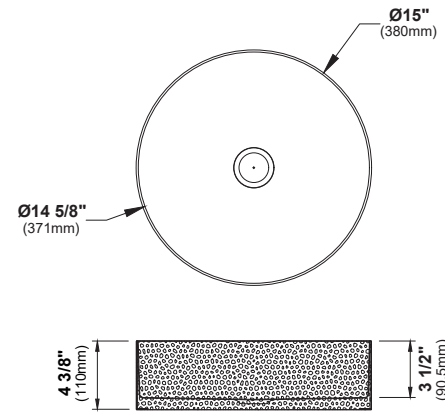

BC

MODEL: CCV200
Stainless Steel Bathroom Vessel Sink