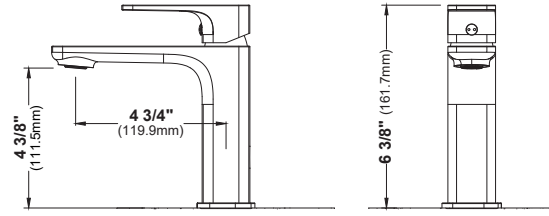

KBF510   KBF512   KBF514   KBF516   KBF520   KBF524   KBF526

HEIGHT	6 3/8"	11 3/8"	4 15/16"	4 15/16"	7 3/32"	6"	6"
SPOUT REACH	4 3/4"	5 15/16"	5 3/16"	4 13/16"	4 3/4"	4 7/8"	4 3/4"
SPOUT HEIGHT	4 1/4"	9 1/4"	4 3/16"	4 7/32"	4 7/32"	4 7/32"	4 7/16"
INSTALL TYPE	Single Hole	Single Hole Vessel	Three Hole	Two Hole	Single Hole	Three Hole	Two Hole
STYLE	Single Lever	Single Lever	Dual Lever	Dual Lever	Single Lever	Dual Lever	Dual Lever
ACCESSORIES	Pop-up Drain	Pop-up Drain	Pop-Up Drain	Pop-Up Drain	Pop-Up Drain	Pop-Up Drain	Pop-Up Drain