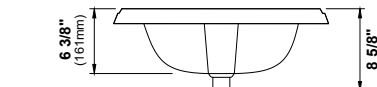

MODEL: VC-205  
Vitreous China Top Mount Bathroom Vanity Sink

MODEL: VC-206  
Vitreous China Top Mount Bathroom Vanity Sink

MODEL: VC-207  
Vitreous China Top Mount Bathroom Vanity Sink

MODEL: VC-208  
Vitreous China Top Mount Bathroom Vanity Sink