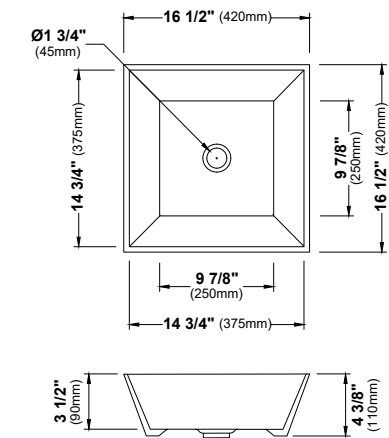

VC-506	VC-507	VC-511	VC-601	VC-603
SIZE	24" x 13³/₈" x 3³/₈"	18⁷/₈" x 11³/₄" x 4"	19⁵/₈" x 15¹/₂" x 4³/₄"	15³/₄" x 18³/₄" x 4"	16¹/₂" x 16¹/₂" x 3¹/₂"
MATERIAL	Vitreous China	Vitreous China	Vitreous China	Vitreous China	Vitreous China
INSTALL TYPE	Vessel	Vessel	Vessel	Vessel	Vessel
FINISH	Gloss	Gloss	Gloss	Gloss	Gloss
MIN. CABINET SIZE	27"	21"	24"	18"	18"