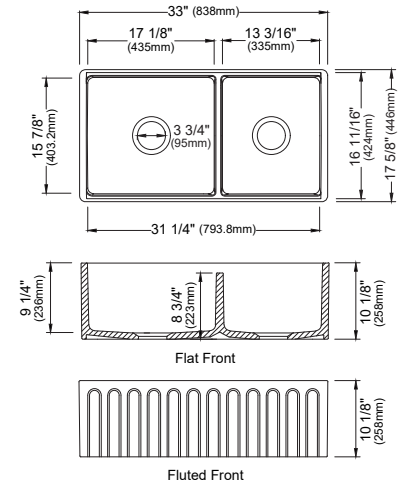

SIZE	FCP30SBWH	FCP33SBWH	FCP33DBWH
SIZE	30" x 18" x 9 1/4"	33" x 18" x 9 1/4"	33" x 18" x 9 1/4"
MATERIAL	Fireclay	Fireclay	Fireclay
INSTALL TYPE	Apron Front	Apron Front	Apron Front
CONFIGURATION	Single Bowl	Single Bowl	Large/Small Bowl
MIN. CABINET SIZE	30"	33"	33"
OPTIONAL DRAINS	L-2, L-2DF	L-2, L-2DF	L-2, L-2DF