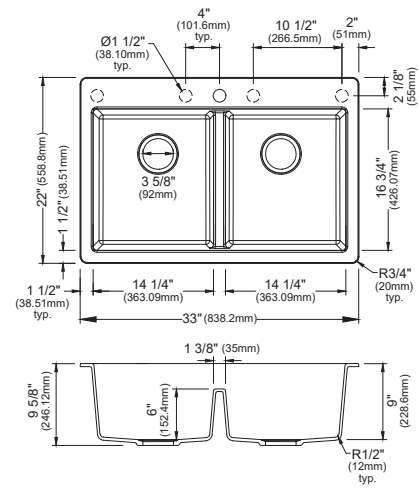

MODEL: QT-811
Quartz Large/Small Bowl Kitchen Sink