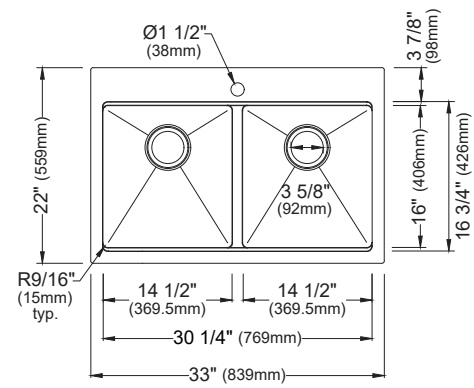

MODEL: WST-26-PK1
Stainless Steel Top Mount Large Single Bowl Kitchen Sink