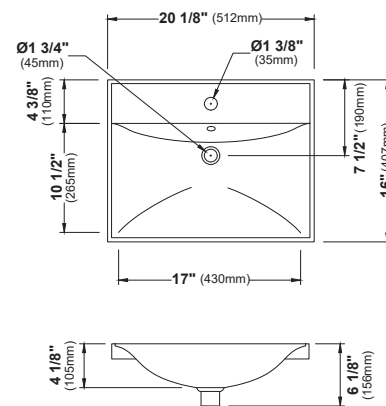

MODEL: VC-202
Vitreous China Top Mount Bathroom Vanity Sink