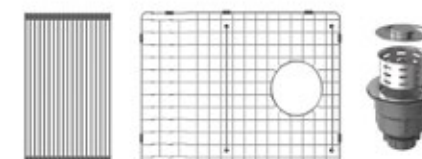

MODEL: UUMSB2331-12PK1
Stainless Steel Undermount Single Bowl Laundry Sink

UUMDB3321-PK1 UUMSB3331-PK1 UUMSB3031-PK1 UUMSB2731-PK1 UUMSB2331-12PK1