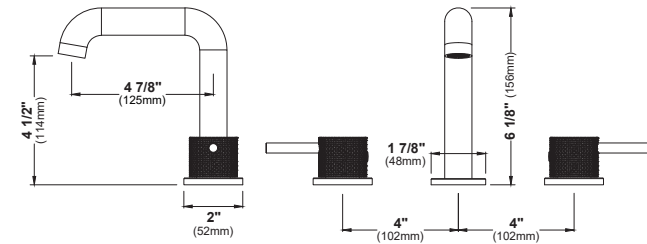

MODEL: KBF460  
**Tryst**

MODEL: KBF470  
**Vineyard**

MODEL: KBF462  
**Tryst**

MODEL: KBF472  
**Vineyard**

MODEL: KBF464  
**Tryst**

MODEL: KBF474  
**Vineyard**

MODEL: KBF466  
**Tryst**

	KBF460	KBF462	KBF464	KBF466	KBF470	KBF472	KBF474
HEIGHT	7 1/2"	11 1/4"	6 1/8"	6 1/8"	8 5/8"	13 7/8"	8 1/8"
SPOUT REACH	5 7/8"	5 7/8"	4 7/8"	4 7/8"	6 1/4"	7 1/8"	6 1/4"
SPOUT HEIGHT	3 3/8"	7 1/8"	4 1/2"	4 1/2"	3 5/8"	9"	4"
INSTALL TYPE	Single Hole	Single Hole Vessel	Three Hole	Three Hole	Single Hole	Single Hole Vessel	Three Hole
STYLE	Single Lever	Single Lever	Dual Lever	Dual Knob	Single Lever	Single Lever	Dual Lever
ACCESSORIES	Pop-up Drain	Pop-up Drain	Pop-Up Drain	Pop-Up Drain	Pop-Up Drain	Pop-Up Drain	Pop-Up Drain