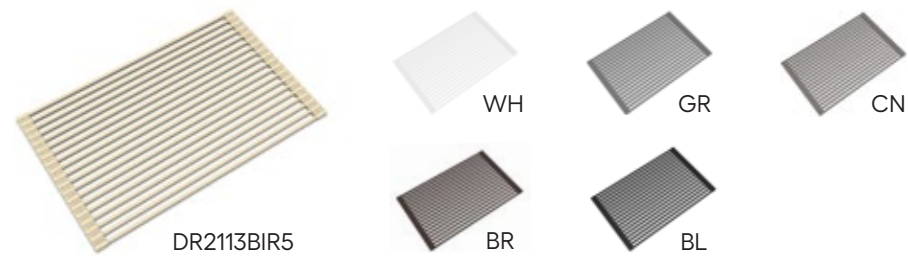

**Basket Strainers**

Color-matched basket strainers for use with all quartz sinks.

**Disposal Flanges**

Color-matched disposal flanges for use with all quartz sinks.

**Vanity Bowl Mats**

Provide extra counter space over undermount sinks.