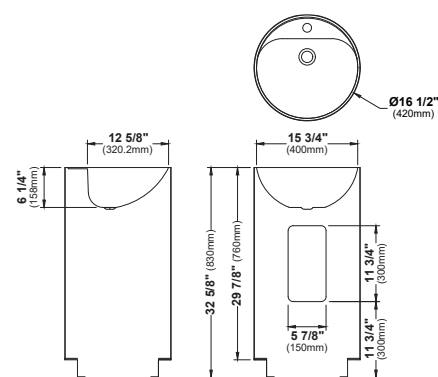

MODEL: CCP500  
Stainless Steel Bathroom Pedestal Sink

	CCP100	CCP200	CCP300	CCP400	CCP500
SIZE	15" x 15" x 32 5/8"	15" x 15" x 32 5/8"	15" x 15" x 32 5/8"	16 1/2" x 16 1/2" x 32 5/8"	19 5/8" x 16 1/2" x 32 5/8"
BOWL DEPTH	3 3/4"	3 3/4"	3 3/4"	6 1/4"	4 3/8"
MATERIAL	Stainless Steel	Stainless Steel	Stainless Steel	Stainless Steel	Stainless Steel
INSTALL TYPE	Pedestal	Pedestal	Pedestal	Pedestal	Pedestal
FINISH	Brushed	Brushed	Brushed	Brushed	Brushed
POP-UP DRAIN	Included	Included	Included	Included	Included