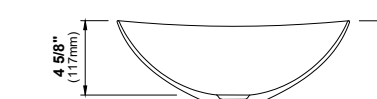

SIZE	VC-205	VC-206	VC-207	VC-208	VC-209	VC-301	VC-302
MATERIAL	Vitreous China	Vitreous China	Vitreous China	Vitreous China	Vitreous China	Vitreous China	Vitreous China
INSTALL TYPE	Top Mount	Top Mount	Top Mount	Top Mount	Top Mount	Vessel	Vessel
FINISH	Gloss	Gloss	Gloss	Gloss	Gloss	Gloss	Gloss
MIN. CABINET SIZE	27"	21"	24"	27"	27"	24"	18"