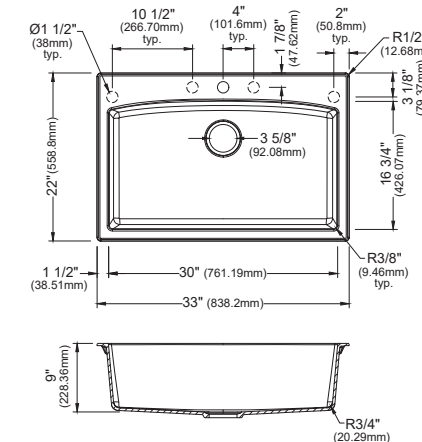

MODEL: QT-712  
Quartz Large Single Bowl Kitchen Sink

	QT-610	QT-670	QT-710	QT-711	QT-712
SIZE	33" x 22" x 8 <sup>7</sup> / <sub>8</sub> "	33" x 22" x 9"	33" x 22" x 9"	33" x 22" x 9"	33" x 22" x 9"
MATERIAL	Quartz Composite	Quartz Composite	Quartz Composite	Quartz Composite	Quartz Composite
INSTALL TYPE	Top Mount	Top Mount	Top Mount	Top Mount	Top Mount
CONFIGURATION	Large/Small Bowl	Single Bowl	Double Bowl	Large/Small Bowl	Single Bowl
MIN. CABINET SIZE	33"	33"	33"	33"	33"
FAUCET HOLES	5	5	5	5	5
OPTIONAL GRIDS	GR-6010, GR-6011	GR-6012	GR-6005, GR-6006	GR-6007, GR-6008	GR-6009
OPTIONAL DRAINS	QBS, QDF, L-1, L-2, L-2DF	QBS, QDF, L-1, L-2, L-2DF	QBS, QDF, L-1, L-2, L-2DF	QBS, QDF, L-1, L-2, L-2DF	QBS, QDF, L-1, L-2, L-2DF