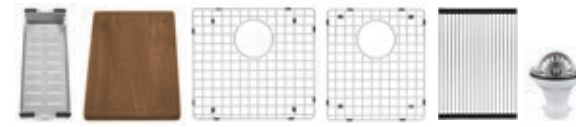

MODEL: WSA-45-PK3
Stainless Steel Large Single Bowl Apron Front Workstation Sink