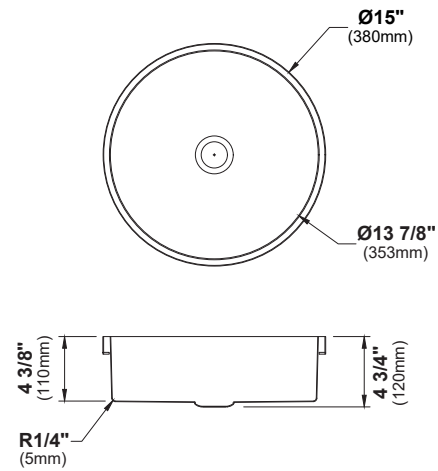

BC

MODEL: CCT200
Stainless Steel Top Mount Bathroom Sink