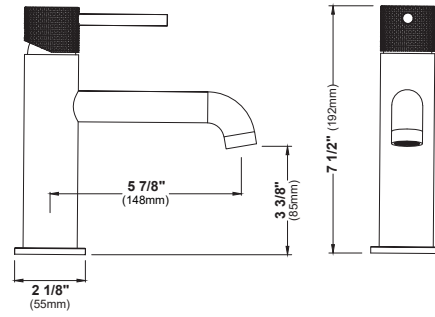

MODEL: KBF470
Vineyard