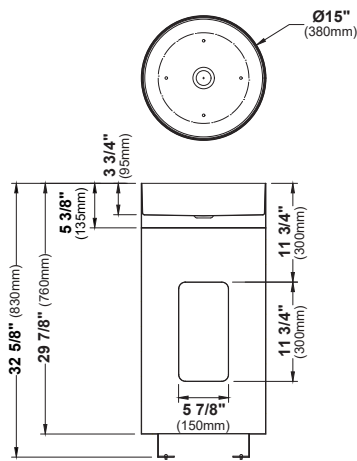

MODEL: CCP300
Stainless Steel Bathroom Pedestal Sink