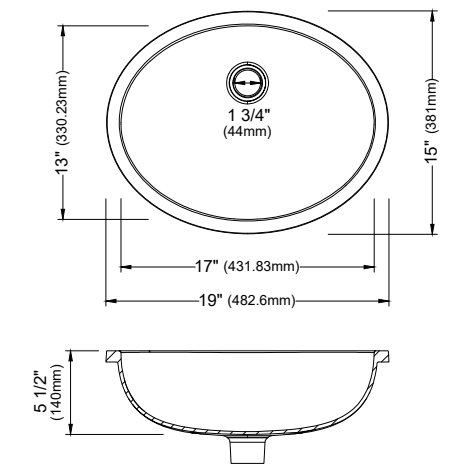

QA-750

QA-760

QAR-740

QAR-750

QAR-760

SIZE	34" x 21¼" x 9"	34" x 21¼" x 9"	34" x 21¼" x 9"	34" x 21¼" x 9"	34" x 21¼" x 9"	34" x 21¼" x 9"
MATERIAL	Quartz Composite	Quartz Composite	Quartz Composite	Quartz Composite	Quartz Composite	Quartz Composite
INSTALL TYPE	Apron Front	Apron Front	Apron Front	Apron Front	Apron Front	Apron Front
CONFIGURATION	Single Bowl	Double Bowl	Large/Small Bowl	Single Bowl	Double Bowl	Large/Small Bowl
MIN. CABINET SIZE	36"	36"	36"	36"	36"	36"
APRON DEPTH	9¼"	9¼"	9¼"	6½"	6½"	6½"
FAUCET HOLES	0	0	0	0	0	0
OPTIONAL GRIDS	GR-6001	GR-6002	GR-6003, GR-6004	GR-6001	GR-6002	GR-6003, GR-6004
OPTIONAL DRAINS	QBS, QDF, L-1, L-2, L-2DF	QBS, QDF, L-1, L-2, L-2DF	QBS, QDF, L-1, L-2, L-2DF	QBS, QDF, L-1, L-2, L-2DF	QBS, QDF, L-1, L-2, L-2DF	QBS, QDF, L-1, L-2, L-2DF

SIZE	Q-360R	Q-350	Q-340	Q-320	Q-315	Q-309	Q-306
SIZE	32 1/2" x 21" x 8 5/8"	32 1/2" x 19 1/8" x 8 1/2"	30 7/8" x 18 7/8" x 9"	24 1/4" x 18 1/4" x 8 1/2"	16 5/8" x 16 5/8" x 7 7/8"	20" x 14" x 5 3/4"	19" x 15" x 5 1/2"
MATERIAL	Quartz Composite	Quartz Composite	Quartz Composite	Quartz Composite	Quartz Composite	Quartz Composite	Quartz Composite
INSTALL TYPE	Seamless Undermount	Seamless Undermount	Seamless Undermount	Seamless Undermount	Seamless Undermount	Seamless Undermount	Seamless Undermount
CONFIGURATION	Large/small Bowl	Double Bowl	Single Bowl	Single Bowl	Single Bowl	Single Bowl	Single Bowl
MIN. CABINET SIZE	36"	36"	33"	27"	18"	24"	21"
OPTIONAL GRIDS	GR-3002, GR-3003	GR-3001	GR-3004	GR-3005	N/A	N/A	N/A
OPTIONAL DRAINS	QBS, QDF, L-1, L-2, L-2DF	QBS, QDF, L-1, L-2, L-2DF	QBS, QDF, L-1, L-2, L-2DF	QBS, QDF, L-1, L-2, L-2DF	QBS, QDF, L-1, L-2, L-2DF	PU25	PU25