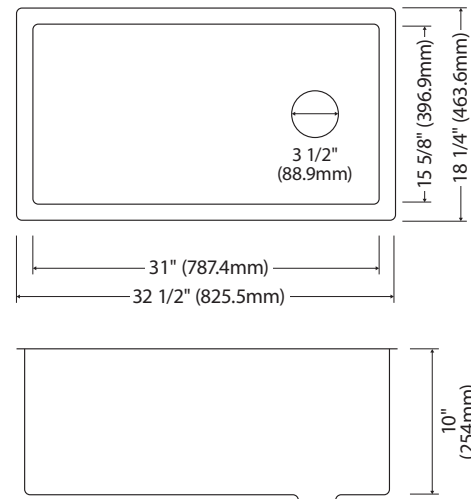

MODEL: E-440
Stainless Steel Large Single Bowl Seamless Undermount Kitchen Sink