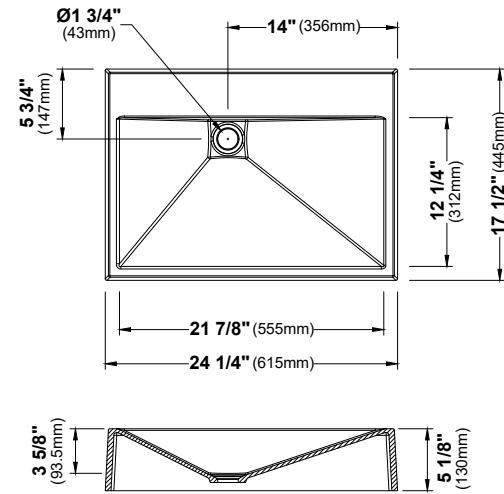

MODEL: SQS400

WH GR BL

Diamond
Quartz Bathroom Vanity Sink