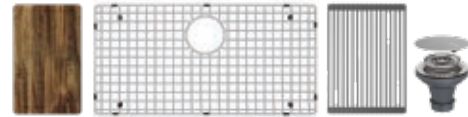

MODEL: WS-37-PK5
Stainless Steel Undermount Large Single Bowl Workstation Sink