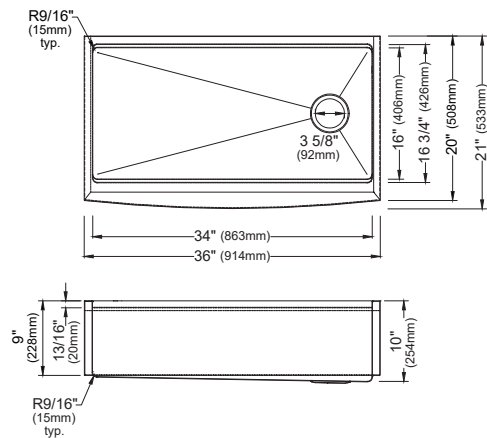

MODEL: WSA-45-PK1
Stainless Steel Large Single Bowl Apron Front Sink