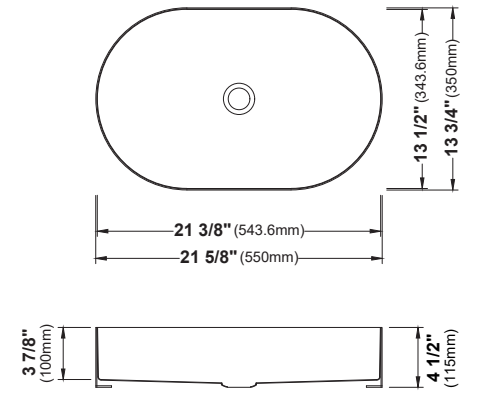

BC

MODEL: CCV500
Stainless Steel Bathroom Vessel Sink