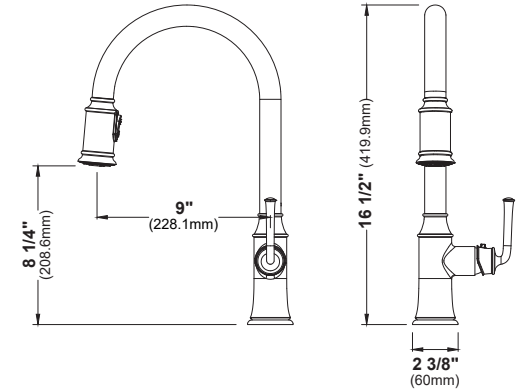

HEIGHT	22 1/2"
SPOUT REACH	9"
SPOUT HEIGHT	7 3/8"
CONFIGURATION	Non-retractable
WATER FLOW	1.8 GPM
SPRAY HEAD	2 Function
SENSOR	No

22 1/2"

9"

7 3/8"

Non-retractable

1.8 GPM

2 Function

No

14 3/4"

8 1/8"

6 3/4"

Pull Down

1.8 GPM

2 Function

No