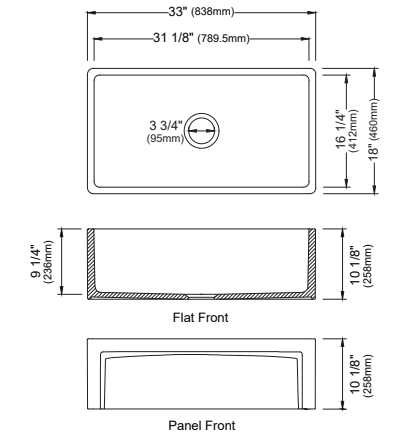

Fireclay Collection

Expertly crafted from a premium blend of clay, Karran's Fireclay Series sinks are the epitome of durability and elegance. Designed to withstand the rigors of everyday life, they are scratch, stain, heat, and crack resistant, making them a long lasting and worthwhile investment for your home.

Every fireclay farmhouse sink features a reversible apron design offering two distinct looks in one sink, giving you the freedom to customize your kitchen style. Whether you're seeking timeless charm or contemporary flair these fireclay sinks deliver the perfect blend of beauty and resilience. Upgrade your space and enjoy a kitchen that's as functional as it is stunning.

WH

WH

WH