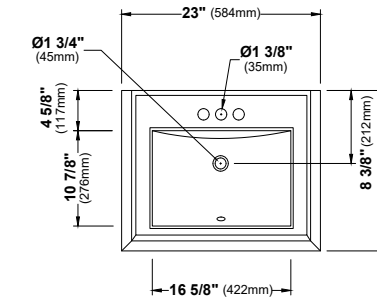

MODEL: VC-209
Vitreous China Top Mount Bathroom Vanity Sink