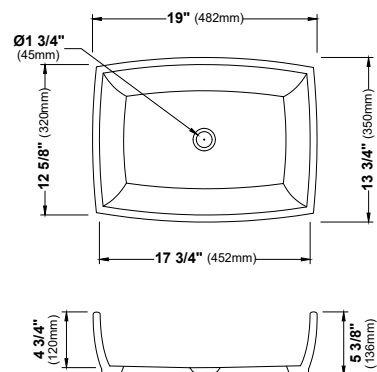

MODEL: VC-503  
Vitreous China Vessel Bathroom Vanity Sink

MODEL: VC-504  
Vitreous China Vessel Bathroom Vanity Sink

MODEL: VC-505  
Vitreous China Vessel Bathroom Vanity Sink

	VC-424	VC-427	VC-501	VC-502	VC-503	VC-504	VC-505
SIZE	14 1/8" x 14 1/8" x 3 5/8"	16 1/2" x 16 1/2" x 4"	18 3/4" x 14 1/2" x 4 3/8"	19" x 13 3/4" x 4 3/4"	15 3/4" x 13" x 3 1/8"	24" x 15 3/8" x 4"	19 5/8" x 15 3/4" x 4 1/4"
MATERIAL	Vitreous China	Vitreous China	Vitreous China	Vitreous China	Vitreous China	Vitreous China	Vitreous China
INSTALL TYPE	Vessel	Vessel	Vessel	Vessel	Vessel	Vessel	Vessel
FINISH	Gloss	Gloss	Gloss	Gloss	Gloss	Gloss	Gloss
MIN. CABINET SIZE	18"	18"	21"	21"	18"	27"	24"