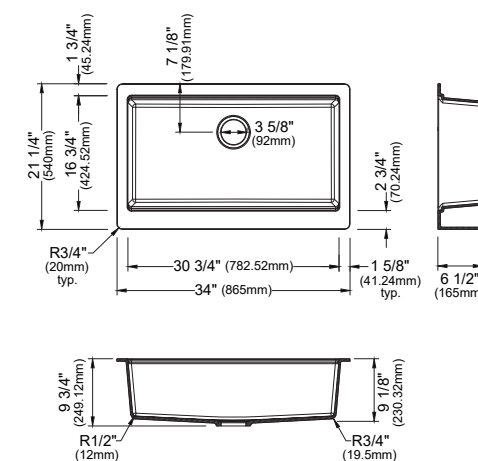

Quartz Workstation Series

Karran quartz workstation sinks are designed to deliver unmatched customization and functionality. Give yourself the freedom to configure your workspace exactly as you like. Whether washing dishes or prepping for the evening family dinner, these sinks cover all the bases.

From durable cutting boards to versatile drying racks to useful colanders, each component is crafted to enhance your cooking and cleaning experience. Personalize and love your workspace with a Karran quartz workstation sink.

BL BR GR CN BI WH

BL BR GR CN BI WH

Quartz Large Single Bowl Farmhouse Sink