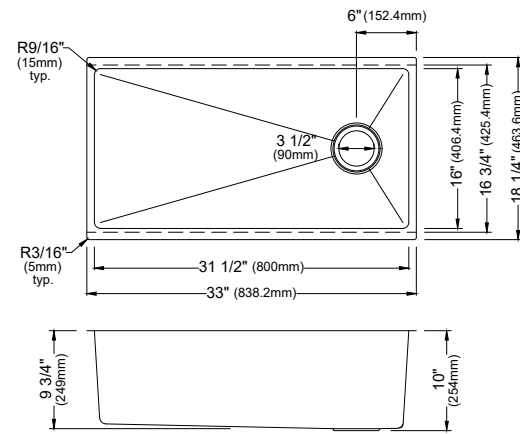

UUMDB3322-PK1	UUMSB3332-PK1	UUMSB3032-PK1	UUMSB2732-PK1	UUMSB2332-12PK1
SIZE	33" x 18 1/4" x 10"	33" x 18 1/4" x 10"	30" x 18 1/4" x 10"	27" x 18 1/4" x 10"	23" x 18 1/4" x 12"
MATERIAL	T304 16G Stainless Steel	T304 16G Stainless Steel	T304 16G Stainless Steel	T304 16G Stainless Steel	T304 16G Stainless Steel
INSTALL TYPE	Undermount	Undermount	Undermount	Undermount	Undermount
CONFIGURATION	Double Bowl	Single Bowl	Single Bowl	Single Bowl	Single Bowl
MIN. CABINET SIZE	36"	36"	33"	30"	27"
OPTIONAL GRIDS	GR-4008L GR-4008R	GR-4009	GR-4007	GR-4006	GR-4005
OPTIONAL DRAINS	L-1, L-2	L-1, L-2	L-1, L-2	L-1, L-2	L-1, L-2
CORNER RADIUS	R15	R15	R15	R15	R15