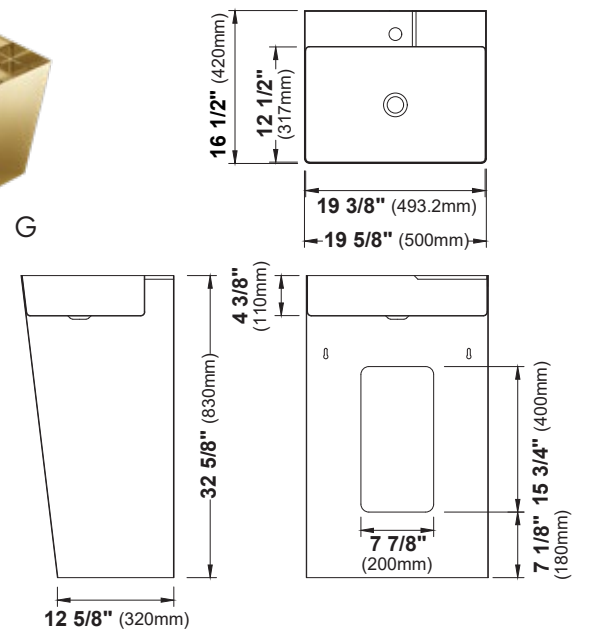

CCP100	CCP200	CCP300	CCP400	CCP500
SIZE	15" x 15" x 32 5/8"	15" x 15" x 32 5/8"	15" x 15" x 32 5/8"	16 1/2" x 16 1/2" x 32 5/8"	19 5/8" x 16 1/2" x 32 5/8"
BOWL DEPTH	3 3/4"	3 3/4"	3 3/4"	6 1/4"	4 3/8"
MATERIAL	Stainless Steel	Stainless Steel	Stainless Steel	Stainless Steel	Stainless Steel
INSTALL TYPE	Pedestal	Pedestal	Pedestal	Pedestal	Pedestal
FINISH	Brushed	Brushed	Brushed	Brushed	Brushed
POP-UP DRAIN	Included	Included	Included	Included	Included