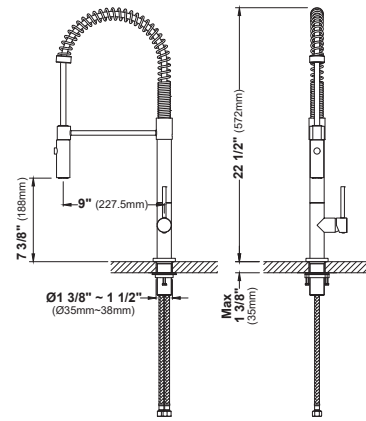

HEIGHT	22 1/2"
SPOUT REACH	9"
SPOUT HEIGHT	7 3/8"
CONFIGURATION	Non-retractable
WATER FLOW	1.8 GPM
SPRAY HEAD	2 Function
SENSOR	No

22 1/2"

9"

7 3/8"

Non-retractable

1.8 GPM

2 Function

No

14 3/4"

8 1/8"

6 3/4"

Pull Down

1.8 GPM

2 Function

No