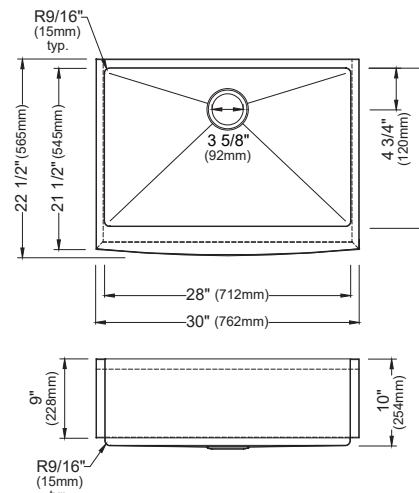

EL-88-PK1	EL-87-PK1	EL-86-PK1	EL-84-PK1	EL-82-PK1
SIZE	36" x 22 1/2" x 10"	36" x 22 1/2" x 10"	33" x 22 1/2" x 10"	33" x 22 1/2" x 10"	30" x 22 1/2" x 10"
MATERIAL	T304 16G Stainless Steel	T304 16G Stainless Steel	T304 16G Stainless Steel	T304 16G Stainless Steel	T304 16G Stainless Steel
INSTALL TYPE	Apron Front	Apron Front	Apron Front	Apron Front	Apron Front
CONFIGURATION	Double Bowl	Large/Small Bowl	Large/Small Bowl	Single Bowl	Single Bowl
MIN. CABINET SIZE	36"	36"	33"	33"	30"
OPTIONAL DRAINS	L-2, L-2DF	L-2, L-2DF	L-2, L-2DF	L-2, L-2DF	L-2, L-2DF
CORNER RADIUS	R15	R15	R15	R15	R15

SIZE	36" x 22 1/2" x 10"	36" x 22 1/2" x 10"	33" x 22 1/2" x 10"	33" x 22 1/2" x 10"	30" x 22 1/2" x 10"
MATERIAL	T304 16G Stainless Steel	T304 16G Stainless Steel	T304 16G Stainless Steel	T304 16G Stainless Steel	T304 16G Stainless Steel
INSTALL TYPE	Apron Front	Apron Front	Apron Front	Apron Front	Apron Front
CONFIGURATION	Double Bowl	Large/Small Bowl	Large/Small Bowl	Single Bowl	Single Bowl
MIN. CABINET SIZE	36"	36"	33"	33"	30"
OPTIONAL DRAINS	L-2, L-2DF	L-2, L-2DF	L-2, L-2DF	L-2, L-2DF	L-2, L-2DF
CORNER RADIUS	R15	R15	R15	R15	R15