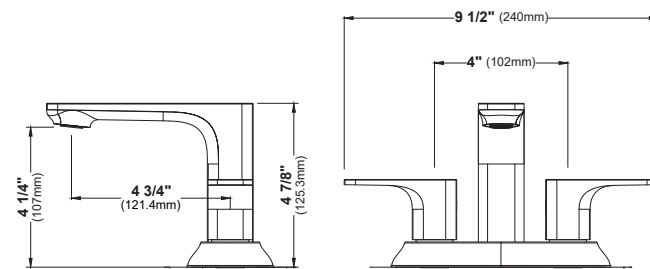

KBF510   KBF512   KBF514   KBF516   KBF520   KBF524   KBF526

HEIGHT	6 3/8"	11 3/8"	4 15/16"	4 15/16"	7 3/32"	6"	6"
SPOUT REACH	4 3/4"	5 15/16"	5 3/16"	4 13/16"	4 3/4"	4 7/8"	4 3/4"
SPOUT HEIGHT	4 1/4"	9 1/4"	4 3/16"	4 7/32"	4 7/32"	4 7/32"	4 7/16"
INSTALL TYPE	Single Hole	Single Hole Vessel	Three Hole	Two Hole	Single Hole	Three Hole	Two Hole
STYLE	Single Lever	Single Lever	Dual Lever	Dual Lever	Single Lever	Dual Lever	Dual Lever
ACCESSORIES	Pop-up Drain	Pop-up Drain	Pop-Up Drain	Pop-Up Drain	Pop-Up Drain	Pop-Up Drain	Pop-Up Drain