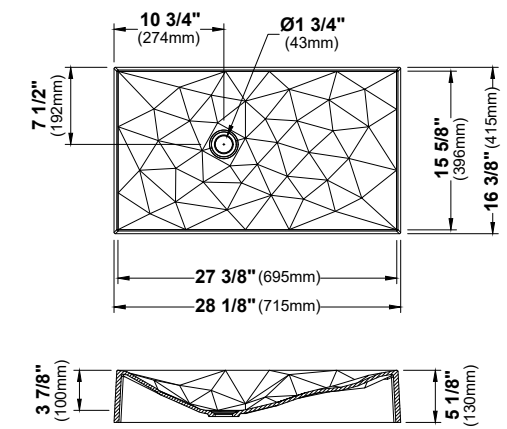

MODEL: SQS200

WH GR BL

Seacrest
Quartz Bathroom Vanity Sink