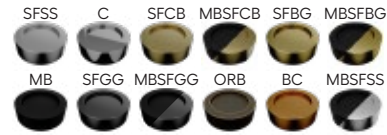

MODEL: KKF250
Scottsdale