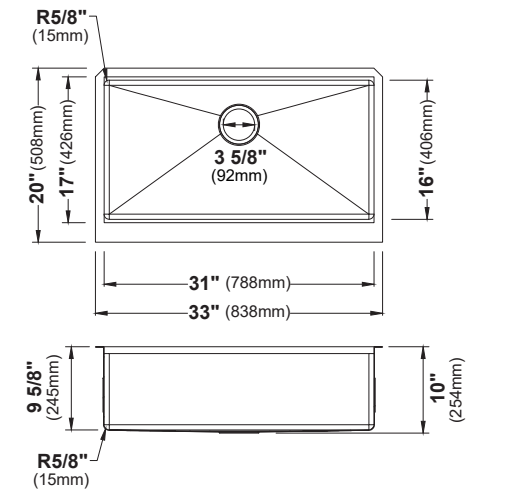

HSU3219DB	HSU2419SB	HSU1717SB	HSU3219SB	HSU3320SB
SIZE	32" x 18 3/4" x 9"	24" x 18 3/4" x 9"	17" x 17" x 9"	32" x 18 3/4" x 9"	33" x 20" x 10"
MATERIAL	T304 16G Bowl	T304 16G Bowl	T304 16G Bowl	T304 16G Bowl	T304 16G Bowl
INSTALL TYPE	Undermount	Undermount	Undermount	Undermount	Apron Front
CONFIGURATION	Double Bowl	Single Bowl	Single Bowl	Single Bowl	Single Bowl
MIN. CABINET SIZE	36"	27"	21"	36"	33"
CORNER RADIUS	R10	R10	R10	R10	R15