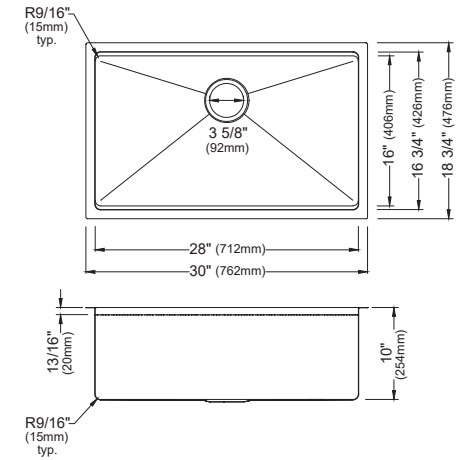

MODEL: WS-35-PK1
Stainless Steel Undermount Large Single Bowl Workstation Sink