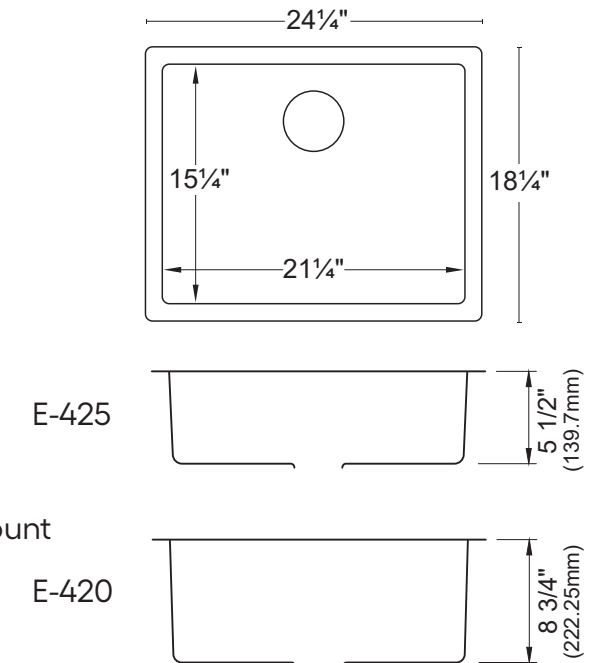

EWS-545	E-440	E-425	E-420	E-415	E-410
SIZE	32 1/2" x 18 1/4" x 10"	31 1/2" x 18" x 8 3/4"	24 1/4" x 18 1/4" x 5 1/2"	24 1/4" x 18 1/4" x 8 3/4"	16 1/4" x 18 1/4" x 6"	15 3/4" x 18 1/4" x 8 1/2"
MATERIAL	18G Stainless Steel	18G Stainless Steel	18G Stainless Steel	18G Stainless Steel	18G Stainless Steel	18G Stainless Steel
INSTALL TYPE	Seamless Undermount	Seamless Undermount	Seamless Undermount	Seamless Undermount	Seamless Undermount	Seamless Undermount
CONFIGURATION	Single Bowl	Single Bowl	Single Bowl	Single Bowl	Single Bowl	Single Bowl
MIN. CABINET SIZE	33"	33"	27"	27"	18"	18"
OPTIONAL DRAINS	L-1, L-2, L-2DF	L-1, L-2, L-2DF	L-1, L-2, L-2DF	L-1, L-2, L-2DF	L-1, L-2, L-2DF	L-1, L-2, L-2DF
CORNER RADIUS	R12	R20	R20	R20	R20	R20
OPTIONAL GRID	GR-3022	GR-5003	GR-5002	GR-5002	GR-5001	GR-5001