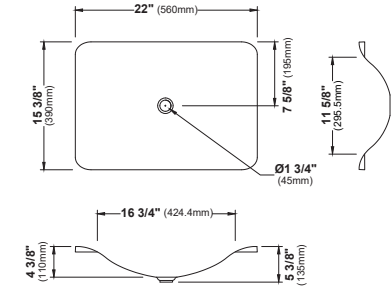

MODEL: VC-203
Vitreous China Top Mount Bathroom Vanity Sink