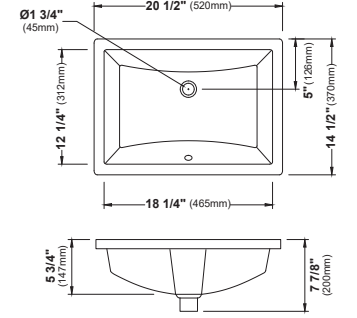

MODEL: VC-112
Vitreous China Undermount Bathroom Vanity Sink