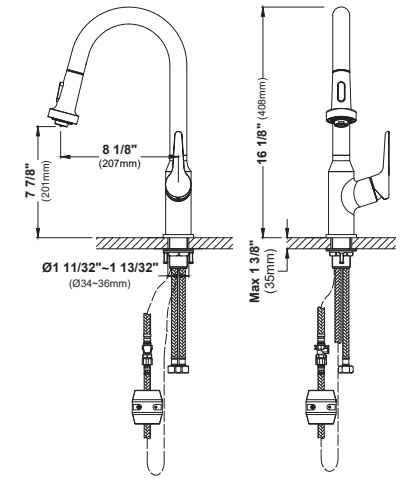

KKF210	KKF215	KKF225	KKF228	KKF250	KKF255
HEIGHT	18 5/8"	18 5/8"	20 19/32"	20 19/32"	16 1/8"	16 1/8"
SPOUT REACH	8 5/8"	8 5/8"	8 31/32"	8 31/32"	8 1/8"	8 1/8"
SPOUT HEIGHT	6 5/8"	6 3/4"	6 3/8"	6 3/8"	7 3/4"	7 3/4"
CONFIGURATION	Pull Down	Pull Down	Pull Down	Pull Down	Pull down	Pull down
WATER FLOW	1.8 GPM	1.8 GPM	1.8 GPM	1.8 GPM	1.8 GPM	1.8 GPM
SPRAY HEAD	3 Function	3 Function	2 Function	2 Function	3 Function	3 Function
SENSOR	No	Yes/Front	No	Yes/Side	No	Yes/Front