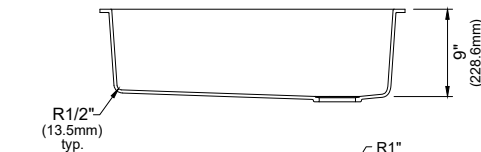

- BL BR GR
- CN BI WH

MODEL: QU-670
Quartz Large Single Bowl Kitchen Sink