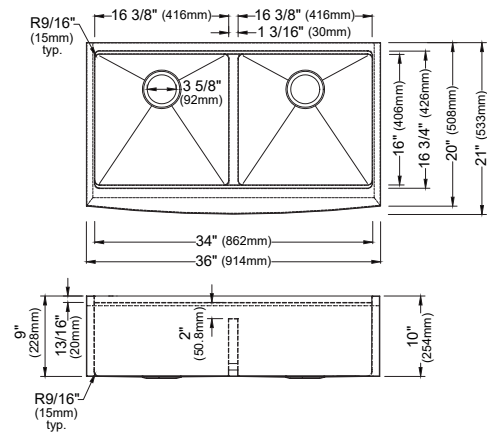

MODEL: WSA-42-PK1
Stainless Steel Large Single Bowl Apron Front Sink