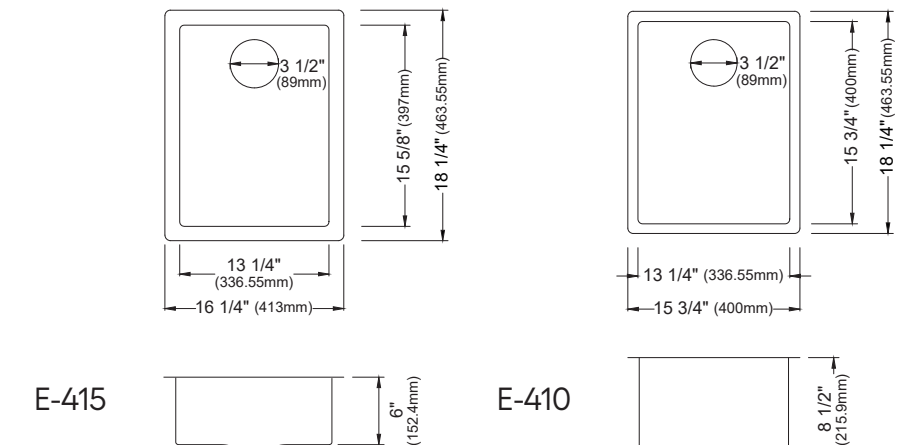

MODEL: E-415/ E-410
Stainless Steel Single Bowl Seamless Undermount Bar Sink