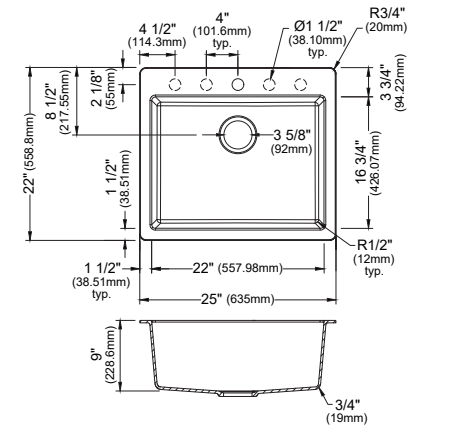

MODEL: QT-910
Quartz Double Bowl Kitchen Sink