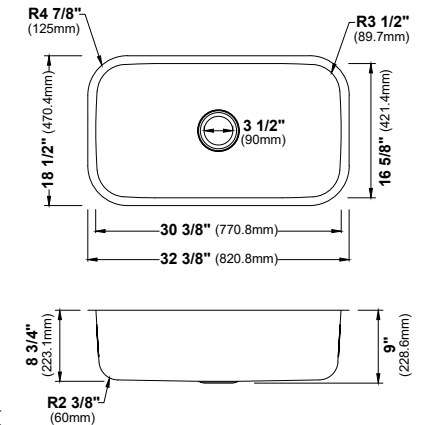

MODEL: PRU33L
Stainless Steel Undermount Small/Large Bowl Kitchen Sink