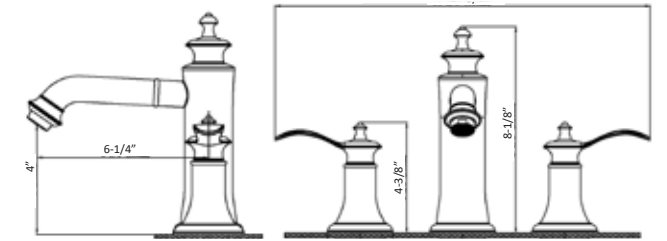

MODEL: KBF460  
**Tryst**

MODEL: KBF470  
**Vineyard**

MODEL: KBF462  
**Tryst**

MODEL: KBF472  
**Vineyard**

MODEL: KBF464  
**Tryst**

MODEL: KBF474  
**Vineyard**

MODEL: KBF466  
**Tryst**

	KBF460	KBF462	KBF464	KBF466	KBF470	KBF472	KBF474
HEIGHT	7 1/2"	11 1/4"	6 1/8"	6 1/8"	8 5/8"	13 7/8"	8 1/8"
SPOUT REACH	5 7/8"	5 7/8"	4 7/8"	4 7/8"	6 1/4"	7 1/8"	6 1/4"
SPOUT HEIGHT	3 3/8"	7 1/8"	4 1/2"	4 1/2"	3 5/8"	9"	4"
INSTALL TYPE	Single Hole	Single Hole Vessel	Three Hole	Three Hole	Single Hole	Single Hole Vessel	Three Hole
STYLE	Single Lever	Single Lever	Dual Lever	Dual Knob	Single Lever	Single Lever	Dual Lever
ACCESSORIES	Pop-up Drain	Pop-up Drain	Pop-Up Drain	Pop-Up Drain	Pop-Up Drain	Pop-Up Drain	Pop-Up Drain