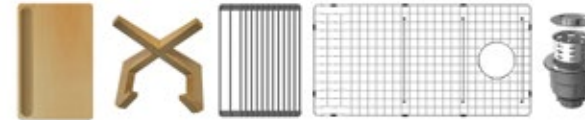

MODEL: UUMSB3032-PK1
Stainless Steel Undermount Large Single Bowl Workstation Sink