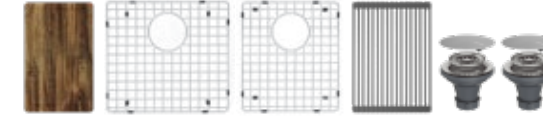

WS-37	WS-40
SIZE	32" x 18 3/4" x 10"	32" x 18 3/4" x 10"
MATERIAL	T304 16G Stainless Steel	T304 16G Stainless Steel
INSTALL TYPE	Undermount	Undermount
CONFIGURATION	Single Bowl	Large/Small Bowl
MIN. CABINET SIZE	36"	36"
OPTIONAL DRAINS	L-2	L-2
CORNER RADIUS	R15	R15